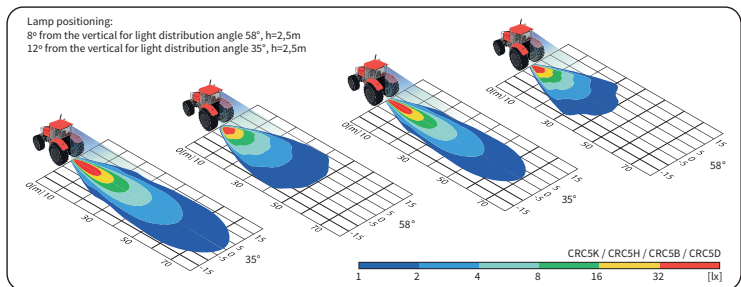

**TECHNICAL DATA / FEATURES**

- dimensions:  $\phi 87 \times 72$
- luminous flux of the LED module: 2000 lm, 1500 lm, 1000 lm
- luminous flux of the lamp: 1600 lm, 1200 lm, 800 lm
- maximum power: 21W, 18W, 14.5W
- nominal voltage: 12V-24V DC
- permissible power supply voltage: 10.5V-30V DC
- source of light: 4 x LED
- colour temperature: 5700-7000K
- light distribution angle: 35°, 58°
- IP rating: IP67, IP69K, IP66
- work temperature: -40°C - +80°C
- housing's material: aluminium
- lens' material: plastic
- built-in connectors: AMP Faston 250, Deutsch DT, AMP SuperSeal 1.5
- other: protection:
  - against overheating
  - against reverse polarisation

**DIMENSIONS**

CRC5H.53370  
CRC5H.53377  
CRC5H.53378

Cat. number	Luminous flux			Beam angle		IP rating	Accessories	handle	cable 0.5 m	cable 0.15 m	swivel mount	Connectors	Application dedicated
	2000 lm	1500 lm	1000 lm	35°	58°								
<b>CRC5K.54801</b>	✓	✓	✓	✓	✓								
<b>CRC5K.54806</b>	✓	✓	✓	✓	✓								
<b>CRC5K.54814</b>	✓	✓	✓	✓	✓								
CRC5K.54815	✓	✓	✓	✓	✓								
CRC5K.54803	✓	✓	✓	✓	✓								
<b>CRC5H.53301</b>	✓	✓	✓	✓	✓								
CRC5H.53370	✓	✓	✓	✓	✓								
CRC5H.53306	✓	✓	✓	✓	✓								
<b>CRC5H.53314</b>	✓	✓	✓	✓	✓								
CRC5H.53377	✓	✓	✓	✓	✓								
CRC5H.53378	✓	✓	✓	✓	✓								
CRC5H.53315	✓	✓	✓	✓	✓								
CRC5H.53303	✓	✓	✓	✓	✓								
<b>CRC5B.50001</b>		✓		✓	✓								
<b>CRC5B.50006</b>		✓		✓	✓								
<b>CRC5B.50014</b>		✓		✓	✓								
CRC5B.50002		✓		✓	✓								
CRC5B.50015		✓		✓	✓								