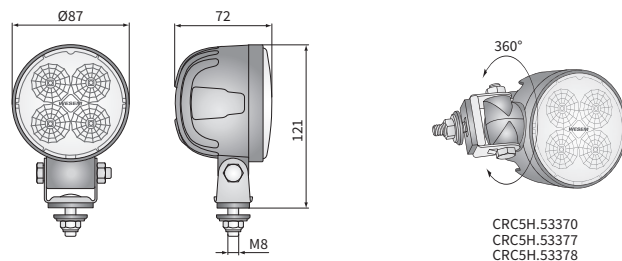

**TECHNICAL DATA / FEATURES**

- dimensions:  $\phi 87 \times 72$
- luminous flux of the LED module: 2000 lm, 1500 lm, 1000 lm
- luminous flux of the lamp: 1600 lm, 1200 lm, 800 lm
- maximum power: 21W, 18W, 14.5W
- nominal voltage: 12V-24V DC
- permissible power supply voltage: 10.5V-30V DC
- source of light: 4 x LED
- colour temperature: 5700-7000K
- light distribution angle: 35°, 58°
- IP rating: IP67, IP69K, IP66
- work temperature: -40°C - +80°C
- housing's material: aluminium
- lens' material: plastic
- built-in connectors: AMP Faston 250, Deutsch DT, AMP SuperSeal 1.5
- other: protection:
  - against overheating
  - against reverse polarisation

They can be installed in any position (standing, hanging, on side).

- Useful parts while installing:
- deutsch plug DT06-2S 2-pin - cat. No. A.07135
  - AMP SuperSeal 1,5 plug 2-pin - cat. No. A.07137
  - AMP Faston 250 plug 2-pin - cat. No. A.07138

**DIMENSIONS**

CRC5H.53370  
CRC5H.53377  
CRC5H.53378

Cat. number	Luminous flux			Beam angle		IP rating	Accessories	handle	cable 0.5 m	cable 0.15 m	swivel mount	Connectors	Application dedicated
	2000 lm	1500 lm	1000 lm	35°	58°								
<b>CRC5K.54801</b>	✓	✓	✓	✓	✓								
<b>CRC5K.54806</b>	✓	✓	✓	✓	✓								
<b>CRC5K.54814</b>	✓	✓	✓	✓	✓								
CRC5K.54815	✓	✓	✓	✓	✓								
CRC5K.54803	✓	✓	✓	✓	✓								
<b>CRC5H.53301</b>	✓	✓	✓	✓	✓								
CRC5H.53370	✓	✓	✓	✓	✓								
CRC5H.53306	✓	✓	✓	✓	✓								
<b>CRC5H.53314</b>	✓	✓	✓	✓	✓								
CRC5H.53377	✓	✓	✓	✓	✓								
CRC5H.53378	✓	✓	✓	✓	✓								
CRC5H.53315	✓	✓	✓	✓	✓								
CRC5H.53303	✓	✓	✓	✓	✓								
<b>CRC5B.50001</b>		✓		✓	✓								
<b>CRC5B.50006</b>		✓		✓	✓								
<b>CRC5B.50014</b>		✓		✓	✓								
CRC5B.50002		✓		✓	✓								
CRC5B.50015		✓		✓	✓								