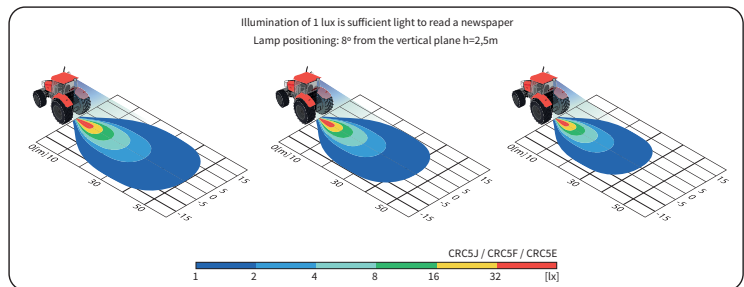

TECHNICAL DATA / FEATURES

- dimensions: $\phi 87 \times 72$
- luminous flux of the LED module: 2000 lm, 1500 lm, 1000 lm
- luminous flux of the lamp: 1600 lm, 1200 lm, 800 lm
- maximum power: 21W, 18W, 14.5W
- nominal voltage: 12V-24V DC
- permissible power supply voltage: 10.5V-30V DC
- source of light: 4 x LED
- colour temperature: 5700-7000K
- light distribution angle: 58°
- IP rating: IP67, IP69K
- work temperature: -40°C - +80°C
- housing's material: aluminium/plastic
- lens' material: plastic
- built-in connectors: AMP SuperSeal 1.5, Deutsch DT
- other: protection:
 - against overheating
 - against reverse polarisation

deutsch plug DT06-2S 2-pin - cat. No. A.07135

AMP SuperSeal 1,5 plug 2-pin - cat. No. A.07137

DIMENSIONS

Cat. number	Luminous flux			Beam angle	IP rating	Accessories			Connectors	Deutsch DT	AMP SuperSeal 1,5	H9-H11
	2000 lm	1500 lm	1000 lm			cable 0,5 m	cable 0,15 m	Bracket				
CRC5J.53421	✓			35°	✓							
CRC5J.53428	✓			58°	✓							
CRC5F.52020		✓			✓			✓				
CRC5F.52022		✓			✓			✓				
CRC5F.52021		✓			✓				✓			
CRC5F.52023		✓			✓			✓		✓		
CRC5F.52024		✓			✓					✓		
CRC5F.52025		✓			✓			✓		✓		
CRC5F.52026		✓			✓				✓			
CRC5F.52027		✓			✓			✓		✓		
Cat. number	Luminous flux			Beam angle	IP rating	Accessories			Connectors	Deutsch DT	AMP SuperSeal 1,5	H9-H11
	2000 lm	1500 lm	1000 lm			cable 0,5 m	cable 0,15 m	Bracket				
CRC5F.52028		✓		35°	✓							
CRC5E.51920			✓		✓			✓			✓	
CRC5E.51922			✓		✓							
CRC5E.51921			✓		✓							
CRC5E.51923			✓		✓							
CRC5E.51924			✓		✓							
CRC5E.51925			✓		✓							
CRC5E.51926			✓		✓							
CRC5E.51927			✓		✓							
CRC5E.51928			✓		✓							