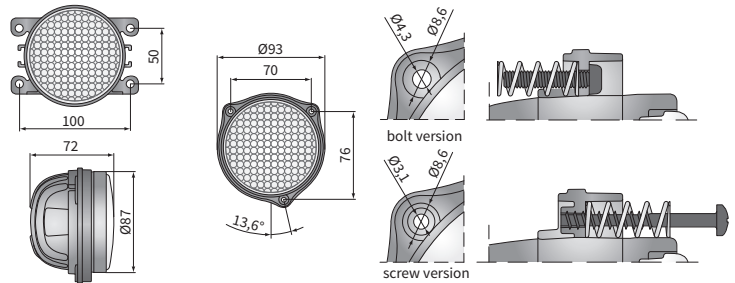

TECHNICAL DATA / FEATURES

- dimensions: $\phi 87 \times 72$
- luminous flux of the LED module: 2000 lm, 1500 lm, 1000 lm
- luminous flux of the lamp: 1600 lm, 1200 lm, 800 lm
- maximum power: 21W, 18W, 14.5W
- nominal voltage: 12V-24V DC
- permissible power supply voltage: 10.5V-30V DC
- source of light: 4 x LED
- colour temperature: 5700-7000K
- light distribution angle: 58°
- IP rating: IP67, IP69K
- work temperature: -40°C - +80°C
- housing's material: aluminium/plastic
- lens' material: plastic
- built-in connectors: AMP SuperSeal 1.5, Deutsch DT
- other: protection:
 - against overheating
 - against reverse polarisation

Correct polarity required.

Mounting: factory prepared places, built-in to vehicle's recess.

It is possible to install needed connectors for a version with cable (on request).

Useful parts while installing:

deutsch plug DT06-2S 2-pin - cat. No. A.07135

AMP SuperSeal 1,5 plug 2-pin - cat. No. A.07137

DIMENSIONS

Cat. number	Luminous flux			Beam angle	IP rating	Accessories			Connectors	Deutsch DT	AMP SuperSeal 1,5	H9-H11
	2000 lm	1500 lm	1000 lm			cable 0,5 m	cable 0,15 m	Bracket				
CRC5J.53421	✓			35°	✓							
CRC5J.53428	✓			58°	✓							
CRC5F.52020		✓			✓			✓				
CRC5F.52022		✓			✓			✓				
CRC5F.52021		✓			✓				✓			
CRC5F.52023		✓			✓			✓		✓		
CRC5F.52024		✓			✓					✓		
CRC5F.52025		✓			✓			✓		✓		
CRC5F.52026		✓			✓				✓			
CRC5F.52027		✓			✓			✓		✓		
Cat. number	Luminous flux			Beam angle	IP rating	Accessories			Connectors	Deutsch DT	AMP SuperSeal 1,5	H9-H11
	2000 lm	1500 lm	1000 lm			cable 0,5 m	cable 0,15 m	Bracket				
CRC5F.52028		✓		35°	✓							
CRC5E.51920			✓		✓			✓			✓	
CRC5E.51922			✓		✓							
CRC5E.51921			✓		✓							
CRC5E.51923			✓		✓							
CRC5E.51924			✓		✓							
CRC5E.51925			✓		✓							
CRC5E.51926			✓		✓							
CRC5E.51927			✓		✓							
CRC5E.51928			✓		✓							