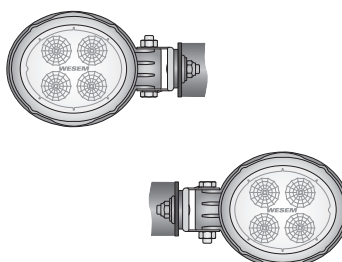

TECHNICAL DATA / FEATURES

- dimensions: 120x104x81
- luminous flux of the LED module: 2000 lm, 1500 lm
- luminous flux of the lamp: 1600 lm, 1200 lm
- maximum power: 22W, 18W
- nominal voltage: 12V-24V DC
- permissible power supply voltage: 10.5V-30V DC
- source of light: 4 x LED
- colour temperature: 5700-7000K
- light distribution angle: 60°
- IP rating: IP67, IP69K, IP66
- work temperature: -40°C - +80°C
- housing's material: aluminium/plastic
- lens' material: plastic
- built-in connectors: Deutsch DT, AMP Faston 250, AMP SuperSeal 1.5
- other: protection:
 - against overheating
 - against reverse polarisation

Correct polarity required.

Mounting: as a freestanding on body panels. They shall be installed on a vehicle in horizontal position, as left-side or right-side mounted.

The bracket parts are made of Inox steel.

Different colours of the frame are available: i.e. red, yellow (option).

It is possible to install needed connectors for a version with cable (on request).

Useful parts while installing:

- deutsch plug DT06-2S 2-pin - cat. No. A.07135
- AMP SuperSeal 1,5 plug 2-pin - cat. No. A.07137
- AMP Faston 250 plug 2-pin - cat. No. A.07138

DIMENSIONS

Cat. number	Luminous flux		IP rating	IP66	IP67	IP69K	Accessories	LED module 12V-24V	cable 0.5 m	cable 8 m	switch	cigarette lighter plug	Connectors	AMP Faston 250	Deutsch DT	AMP SuperSeal 1.5	Cap / Pin
	2000 lm	1500 lm															
CRV2C.56140	✓							✓									
CRV2C.56147	✓							✓						✓			2
CRV2A.49640		✓			✓	✓		✓	✓								
CRV2A.49641		✓			✓	✓		✓	✓		✓						
CRV2A.49646		✓		✓		✓		✓					✓				2
CRV2A.49647		✓			✓	✓		✓						✓			2
CRV2A.49649		✓			✓	✓		✓							✓		2