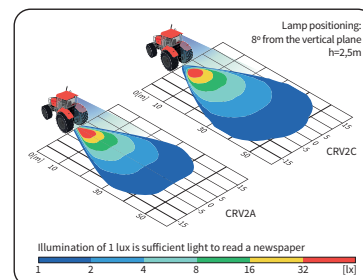

DIMENSIONS

Cat. number	Luminous flux		IP rating	IP66	IP67	IP69K	Accessories	LED module 12V-24V	cable 0.5 m	cable 8 m	switch	cigarette lighter plug	Connectors	AMP Faston 250	Deutsch DT	AMP SuperSeal 1.5	Cap / Pin
	2000 lm	1500 lm															
CRV2C.56140	✓							✓									
CRV2C.56147	✓							✓						✓			2
CRV2A.49640		✓			✓	✓		✓	✓								
CRV2A.49641		✓			✓	✓		✓	✓		✓						
CRV2A.49646		✓		✓		✓		✓					✓				2
CRV2A.49647		✓			✓	✓		✓						✓			2
CRV2A.49649		✓			✓	✓		✓							✓		2