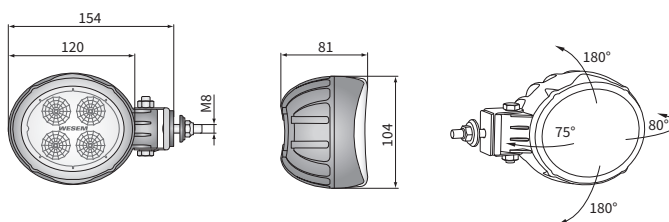

TECHNICAL DATA / FEATURES

- dimensions: 120x104x81
- luminous flux of the LED module: 2000 lm, 1500 lm
- luminous flux of the lamp: 1600 lm, 1200 lm
- maximum power: 22W, 18W
- nominal voltage: 12V-24V DC
- permissible power supply voltage: 10.5V-30V DC
- source of light: 4 x LED
- colour temperature: 5700-7000K
- light distribution angle: 60°
- IP rating: IP67, IP69K, IP66
- work temperature: -40°C - +80°C
- housing's material: aluminium/plastic
- lens' material: plastic
- built-in connectors: Deutsch DT, AMP Faston 250, AMP SuperSeal 1.5
- other: protection:
 - against overheating
 - against reverse polarisation

Correct polarity required.

Mounting: as a freestanding on body panels. They shall be installed on a vehicle in horizontal position, as left-side or right-side mounted.

The bracket parts are made of Inox steel.

Different colours of the frame are available: i.e. red, yellow (option).

It is possible to install needed connectors for a version with cable (on request).

Useful parts while installing:

- deutsch plug DT06-2S 2-pin - cat. No. A.07135
- AMP SuperSeal 1,5 plug 2-pin - cat. No. A.07137
- AMP Faston 250 plug 2-pin - cat. No. A.07138

DIMENSIONS

Cat. number	Luminous flux		IP rating	IP66	IP67	IP69K	Accessories	LED module 12V-24V	cable 0.5 m	cable 8 m	switch	cigarette lighter plug	Connectors	AMP Faston 250	Deutsch DT	AMP SuperSeal 1.5	Cap / Pin
	2000 lm	1500 lm															
CRV2C.56140	✓							✓									
CRV2C.56147	✓							✓						✓			2
CRV2A.49640		✓			✓	✓		✓	✓								
CRV2A.49641		✓			✓	✓		✓	✓		✓						
CRV2A.49646		✓		✓		✓		✓					✓				2
CRV2A.49647		✓			✓	✓		✓						✓			2
CRV2A.49649		✓			✓	✓		✓							✓		2