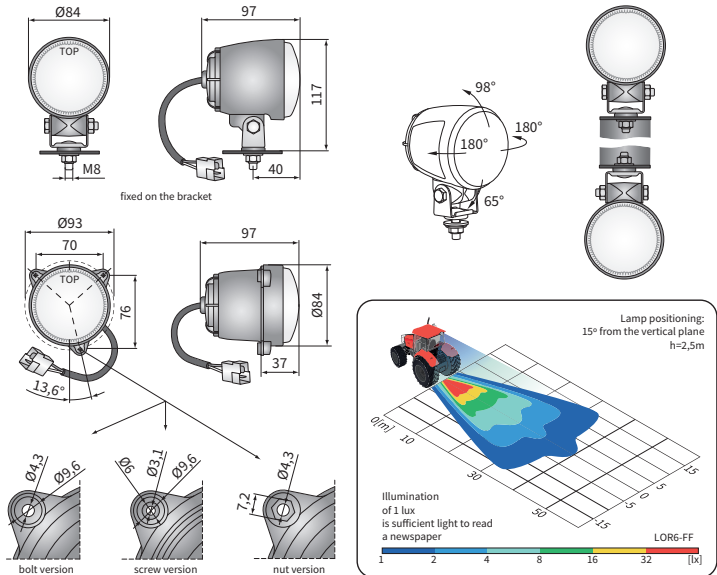

## TECHNICAL DATA / FEATURES

- dimensions:  $\phi 84 \times 97$
- source of light: H3
- maximum power: 70W
- nominal voltage: 12V-24V DC
- optics: FF
- light distribution angle:  $40^\circ \times 22^\circ$
- IP rating: IP66, IP69K
- housing's material: plastic
- housing's colour: black
- lens' material: glass
- built-in connectors: AMP Faston 250, Deutsch DT

Versions with the bracket can be installed on a vehicle in an upright or upside-down position.

It is possible to install needed connectors on wire (on request).

Useful parts while installing:

- AMP Faston 250 plug 2-pin - cat. No. A.07138
- AMP SuperSeal 1,5 plug 2-pin - cat. No. A.07137
- deutsch plug DT06-2S 2-pin - cat. No. A.07135

## DIMENSIONS

Cat. number	Hella Catal. No.	Cobo Catal. No.	IP rating		Accessories			Mounting method			Connectors			Packaging / pc	
			IP66	IP69K	bulb H3 12V	bulb H3 24V	cable 0,2 m	in recess	installed vertically up	suspended	AMP Faston 250	Deutsch DT	AMP SuperSeal 1,5	Cap / Pin	carton box
<b>LOR6.41557</b>	1G0 996 176-111	05.1190.0000	✓	✓										2	1
<b>LOR6.41558</b>			✓	✓	✓									2	1
<b>LOR6.41551</b>	1G0 996 176-001		✓	✓			✓							2	1
<b>LOR6.41552</b>			✓	✓	✓		✓							2	1
LOR6.41584			✓	✓		✓								2	1
<b>LOR6.41553</b>			✓	✓	✓		✓							2	1
LOR6.41556			✓	✓		✓	✓							2	1
<b>LOR6.41571</b>	1G0 996 176-021		✓	✓				✓			✓			2	1
LOR6.41572			✓	✓	✓			✓			✓			2	1
LOR6.41561	1G0 996 176-021		✓	✓			✓				✓			2	1
<b>LOR6.41562</b>			✓	✓	✓		✓				✓			2	1
<b>LOR6.41567</b>			✓	✓	✓		✓				✓			2	1
LOR6.41586			✓	✓	✓		✓				✓			2	1
LOR6.41585			✓	✓	✓		✓				✓			2	1
<b>LOR6.41542</b>			✓	✓	✓		✓				✓			2	1
<b>LOR6.41564</b>			✓	✓	✓		✓				✓			2	1
LOR6.41576			✓	✓	✓		✓				✓			2	1