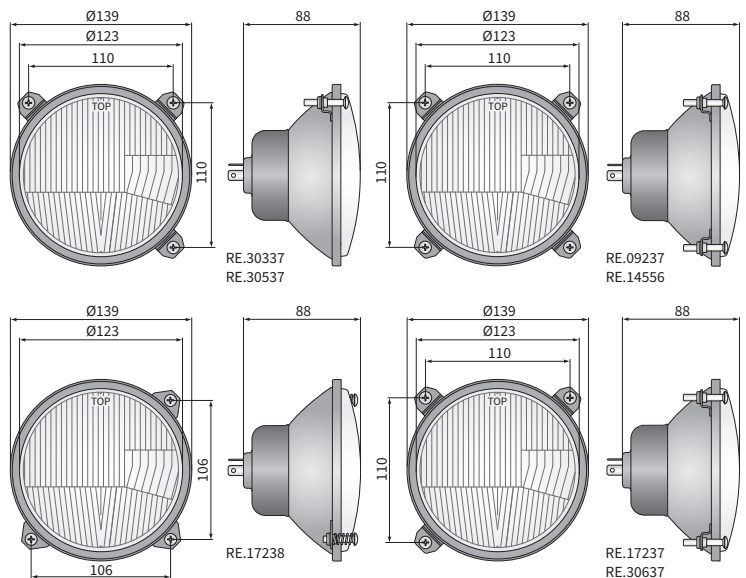

TECHNICAL DATA / FEATURES

- dimensions: φ139/123x88
- light functions: passing, driving, position
- function markings: M, A
- traffic: right-hand, left-hand
- reference mark: -
- source of light: R2, T4W
- maximum power: 55/50W, 4W
- nominal voltage: 12V-24V DC
- optics: standard
- IP rating: IP54
- housing's material: metal
- lens' material: glass
- built-in connectors: -

ADDITIONAL INFORMATION

Particularly recommended for tractors and slow-moving vehicles.

To be mounted in factory designed locations or in the front bumper recesses.

Useful parts while installing:

- main bulb gasket - cat. No. A.05820
- position light bulb holder - cat. No. A.05921
- main bulb mounting block - cat. No. A.07128

Equivalents for Cobo:

B - 05.428.000, C - 05.430.000

Dedicated application:

A - tractors:

- Massey Ferguson series: 100, 200, 300
- Ursus: 2812, 3512, 3502, 4514, 5314, 1224, 1614, 1234, 1634, 1934, 1954
- Landini series: 30, 50, 60, 70, 80, 10000, 13000
- Zetor: 10011/10045, 10111/10145, 10211/10245, 11211/11245, 12111/12145, 12211/12245, 14145, 14245, 16045, 16145, 16245, 8111/8145, 8211/8245, 9111/9145, 9211/9245

D - tractors:

- John Deere: 930, 940, 1030, 1040, 1130, 1140, 1630, 1640, 1830, 2030, 2040, 2040S, 2130, 2140, 3030, 3040, 3130, 3140, 3640, 4840

DIMENSIONS

Cat. number	Homologation code	Light functions			Traffic	Accessories		Side		Equivalents	Cobo	Application	dedicated
		passing	driving	position		right-hand	left-hand	right	left				
RE.09237	092	✓	✓		✓			✓	✓		B	A	
RE.14556	092	✓	✓		✓		✓	✓	✓		B	A	
RE.14566	092	✓	✓	✓	✓			✓	✓			A	
RE.17237	092	✓	✓		✓			✓	✓			A	
RE.30337	092	✓	✓		✓			✓	✓			A	
RE.17238	092	✓	✓		✓			✓	✓			D	
RE.17239	092	✓	✓		✓			✓	✓			D	
RE.16837	168	✓	✓		✓			✓	✓		C	A	
RE.16838	168	✓	✓		✓			✓	✓			A	
RE.30637	168	✓	✓		✓			✓	✓			A	
RE.30537	168	✓	✓		✓			✓	✓			A	