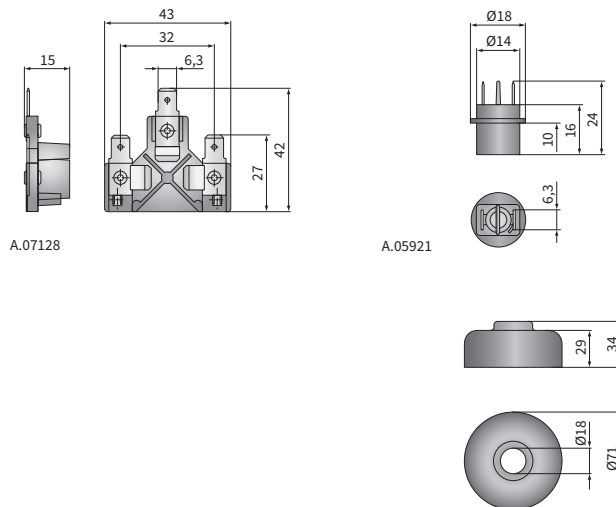

TECHNICAL DATA / FEATURES

- dimensions: φ139/123x88
- light functions: passing, driving, position
- function markings: M, A
- traffic: right-hand, left-hand
- reference mark: -
- source of light: R2, T4W
- maximum power: 55/50W, 4W
- nominal voltage: 12V-24V DC
- optics: standard
- IP rating: IP54
- housing's material: metal
- lens' material: glass
- built-in connectors: -

ADDITIONAL INFORMATION

Particularly recommended for tractors and slow-moving vehicles.

To be mounted in factory designed locations or in the front bumper recesses.

Useful parts while installing:

- main bulb gasket - cat. No. A.05820
- position light bulb holder - cat. No. A.05921
- main bulb mounting block - cat. No. A.07128

D - tractors:

- John Deere: 930, 940, 1030, 1040, 1130, 1140, 1630, 1640, 1830, 2030, 2040, 2040S, 2130, 2140, 3030, 3040, 3130, 3140, 3640, 4840

DIMENSIONS

Cat. number	Homologation code	Light functions			Traffic	Accessories		Side		Equivalents	Cobo	Application	dedicated
		passing	driving	position		right-hand	left-hand	right	left				
RE.09237	092	✓	✓		✓			✓	✓		B	A	
RE.14556	092	✓	✓		✓		✓	✓	✓		B	A	
RE.14566	092	✓	✓	✓	✓			✓	✓			A	
RE.17237	092	✓	✓		✓			✓	✓			A	
RE.30337	092	✓	✓		✓			✓	✓			A	
RE.17238	092	✓	✓		✓			✓	✓			D	
RE.17239	092	✓	✓		✓			✓	✓			D	
RE.16837	168	✓	✓		✓			✓	✓		C	A	
RE.16838	168	✓	✓		✓			✓	✓			A	
RE.30637	168	✓	✓		✓			✓	✓			A	
RE.30537	168	✓	✓		✓			✓	✓			A	