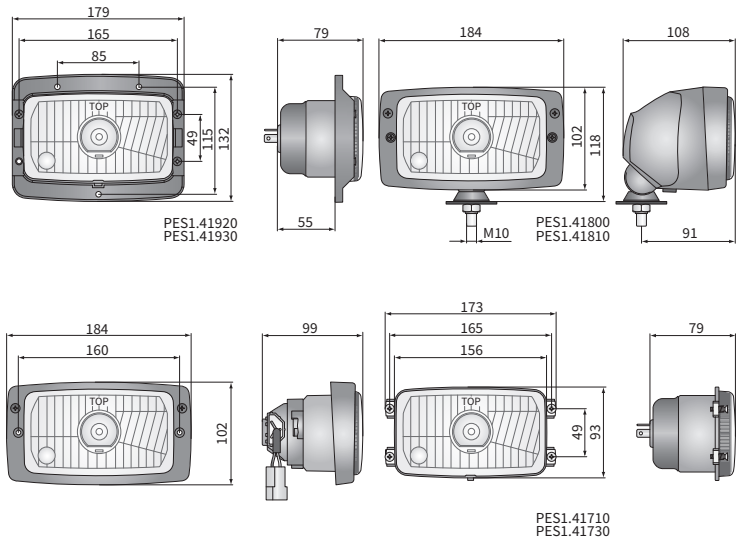

**TECHNICAL DATA / FEATURES**

- dimensions: 156x93x79, 184x102x79, 184x102x108
- light functions: passing, driving, position
- function markings: HC/R, A
- traffic: right-hand
- reference mark: 17.5
- source of light: H4, W5W
- maximum power: 75/70W, 5W
- nominal voltage: 12V-24V DC
- optics: FF
- IP rating: IP54, IP55
- housing's material: plastic
- lens' material: glass
- built-in connectors: -

PES1 products are a replacement for Zetor lights.

Useful parts while installing:

- main bulb mounting block - cat. No. A.07128
- hermetic main bulb holder - cat. No. A.26925

Replacement parts:

- main bulb gasket - cat. No. A.05820
- hermetic position bulb holder - cat. No. A.26910

B - tractors:

- Zetor 2002 models: Proxima, Forterra

**DIMENSIONS**

Cat. number	Hella Catal. No.	Cobo Catal. No.	Homologation code	Light functions			Type	H4	IP rating			Accessories			frame	housing	mounting plate	bulb gasket	bulb holder IP66	Mounting method		Side	right	left	Application		Packaging / pc	carton box
				passing	driving	position			IP54	IP55	bulb H4 12V	bulb H4 24V	bulb W5W	in recess						installed vertically up	universal				dedicated			
PES1.41710	1AB 996 214-031	05.518.000	049	✓	✓		✓	✓	✓											✓	✓	✓	✓	A	1	1		
PES1.41730	1AB 996 214-051	05.508.000	049	✓	✓	✓	✓	✓	✓											✓	✓	✓	✓	A	1	1		
PES1.41900	1AD 996 018-671	05.520.000	049	✓	✓		✓	✓	✓											✓	✓	✓	✓	A	1	1		
PES1.41901	1AB 996 214-071	05.520.000	049	✓	✓		✓	✓	✓											✓	✓	✓	✓	A	1	1		
PES1.41910	1AB 996 214-001		049	✓	✓	✓	✓	✓	✓											✓	✓	✓	✓	A	1	1		
PES1.41911			049	✓	✓	✓	✓	✓	✓											✓	✓	✓	✓			1	1	
PES1.41800	1AB 996 214-081	05.524.000	049	✓	✓		✓	✓	✓		✓									✓	✓	✓	✓	B	1	1		
PES1.41810	1AB 996 214-011	05.526.000	049	✓	✓	✓	✓	✓	✓											✓	✓	✓	✓	B	1	1		