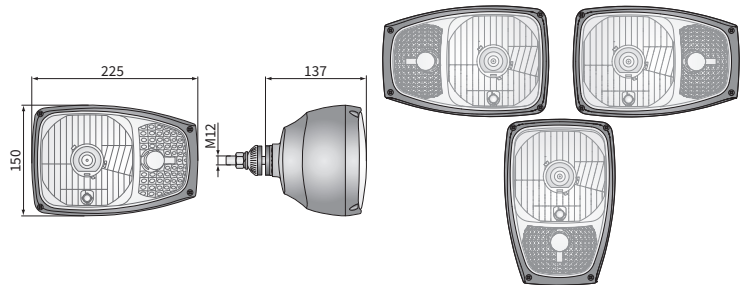

TECHNICAL DATA / FEATURES

- dimensions: 225x150x137
- light functions: passing, driving, position, direction indicator
- function markings: HC/R, A, 5, 1b
- traffic: right-hand
- reference mark: 12.5
- source of light: H4, W5W, PY21
- maximum power: 75/70W, 5W, 21W
- nominal voltage: 12V-24V DC
- optics: FF
- IP rating: IP66
- housing's material: plastic
- lens' material: glass
- built-in connectors: Deutsch DT, AMP SuperSeal 1.5

ADDITIONAL INFORMATION

Useful parts while installing:
 Deutsch plug DT06-6S 6-pin - cat. No. A.07131
 AMP SuperSeal 1,5 plug 5-pin - cat. No. A.07134

Equivalents for Hella:
 K - 1EE 996 174-021, L - 1EE 996 174-287, M - 1EE 996 174-011
 N - 1EE 996 174-277, O - 1EE 996 174-337, P - 1EE 996 174-387

Equivalents for Cobo:
 C - 05.1053.0000, E - 05.1055.0000
 D - 05.1054.0000, E - 05.1056.0000

Equivalents for Nordic:
 G - N500

Equivalents for ABL:
 H - 3850, J - 3800

Dedicated application:

- A - JCB loaders:
 series: TM300, 400
 Agri series: TM220, TM310, 406 to 457
 telescopic series: TM180, TM220, TM310, 515 to 560
 telescopic Agri (Loadall) series: 515 to 560
 backhoe loader: 5CX
- B - JCB vehicles:
 backhoe loaders, series: 1CX to 4CX
 rough terrain forklifts, series: 926 to 940
 Agri (Loadall) telescopic loaders, series: 524-50, 527-55

DIMENSIONS

Configuration of contacts

- A. Ground
- B. Passing light
- C. Driving light
- D. Parking light
- E. Turn signal
- F. Free
- G. Ground of passing and driving light
- H. Ground of parking light and turn signal