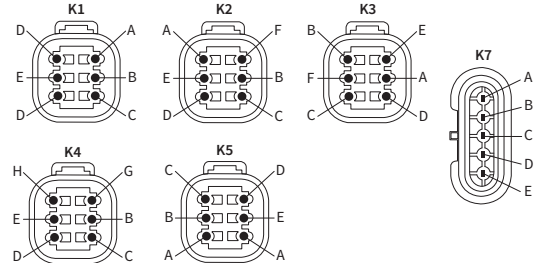

TECHNICAL DATA / FEATURES

- dimensions: 225x150x137
- light functions: passing, driving, position, direction indicator
- function markings: HC/R, A, 5, 1b
- traffic: right-hand
- reference mark: 12.5
- source of light: H4, W5W, PY21
- maximum power: 75/70W, 5W, 21W
- nominal voltage: 12V-24V DC
- optics: FF
- IP rating: IP66
- housing's material: plastic
- lens' material: glass
- built-in connectors: Deutsch DT, AMP SuperSeal 1.5

ADDITIONAL INFORMATION

Useful parts while installing:
 Deutsch plug DT06-6S 6-pin - cat. No. A.07131
 AMP SuperSeal 1,5 plug 5-pin - cat. No. A.07134

Equivalents for Hella:
 K - 1EE 996 174-021, L - 1EE 996 174-287, M - 1EE 996 174-011
 N - 1EE 996 174-277, O - 1EE 996 174-337, P - 1EE 996 174-387

DIMENSIONS

Configuration of contacts

- A. Ground
- B. Passing light
- C. Driving light
- D. Parking light
- E. Turn signal
- F. Free
- G. Ground of passing and driving light
- H. Ground of parking light and turn signal