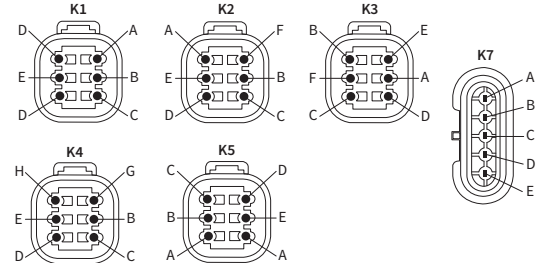

TECHNICAL DATA / FEATURES

- dimensions: 225x150x137
- light functions: passing, driving, position, direction indicator
- function markings: HC/R, A, 5, 1b
- traffic: left-hand
- reference mark: 12.5
- source of light: H4, W5W, PY21
- maximum power: 75/70W, 5W, 21W
- nominal voltage: 12V-24V DC
- optics: FF
- IP rating: IP66
- housing's material: plastic
- lens' material: glass
- built-in connectors: Deutsch DT, AMP SuperSeal 1.5

DIMENSIONS

Configuration of contacts

- A. Ground
- B. Passing light
- C. Driving light
- D. Parking light
- E. Turn signal
- F. Free
- G. Ground of passing and driving light
- H. Ground of parking light and turn signal