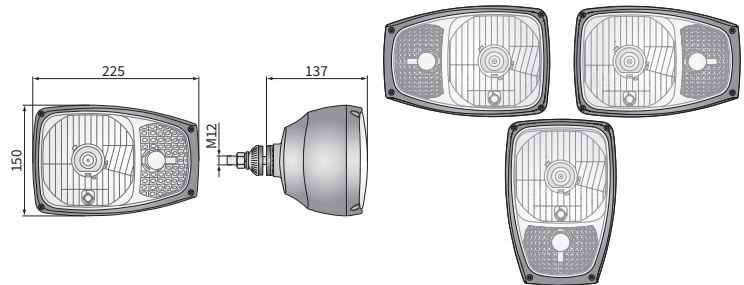

DIMENSIONS

Configuration of contacts

- A. Ground
- B. Passing light
- C. Driving light
- D. Parking light
- E. Turn signal
- F. Free
- G. Ground of passing and driving light
- H. Ground of parking light and turn signal