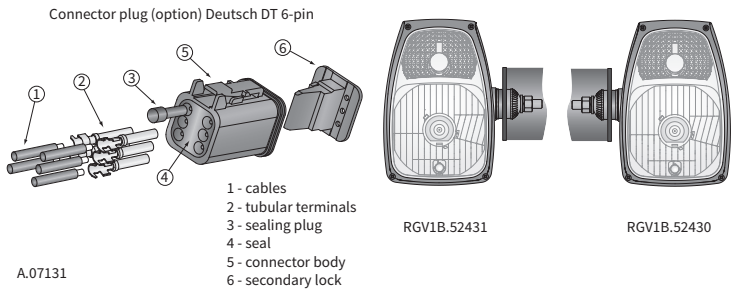

TECHNICAL DATA / FEATURES

- dimensions: 225x150x120
- light functions: passing, driving, position, direction indicator
- function markings: HC/R, A, 5, 1b
- traffic: right-hand
- reference mark: 12.5
- source of light: H4, W5W, PY21
- maximum power: 75/70W, 5W, 21W
- nominal voltage: 12V-24V DC
- optics: FF
- IP rating: IP66
- housing's material: plastic
- lens' material: glass
- built-in connectors: Deutsch DT

ADDITIONAL INFORMATION

Useful parts while installing:
Deutsch plug DT06-6S 6-pin - cat. No. A.07131

Equivalents for Hella:
K - 1EE 996 174-261, L - 1EE 996 174-401,
M - 1EE 996 174-051, N - 1EE 996 174-191

DIMENSIONS

A.07131

Cat. number	Homologation code	Additional options	side indicator	Accessories	bulb H4 12V	bulb H4 24V	bulb PY21W	bulb W5W	housing-bottom mount	housing-side mount	DT06-6S connector	Connectors	Deutsch DT	config. of contacts	Side	right	left	Equivalents	Hella	Cobo	Nordic	ABL	Application	dedicated
RGV1B.52410	071	✓	✓									✓	1		✓									
RGV1B.52411	071	✓	✓		✓		✓	✓	✓			✓	1		✓			K	A	C	D			
RGV1B.52413	071	✓	✓		✓		✓	✓	✓			✓	4		✓									
RGV1B.52412	071	✓	✓		✓		✓	✓	✓			✓	1		✓			L	A	C	E	H/J		
RGV1B.52414	071	✓	✓				✓	✓	✓		✓	✓	1		✓									
RGV1B.52417	071	✓	✓		✓		✓	✓	✓			✓	4		✓									
RGV1B.52400	071	✓	✓						✓			✓	1		✓									