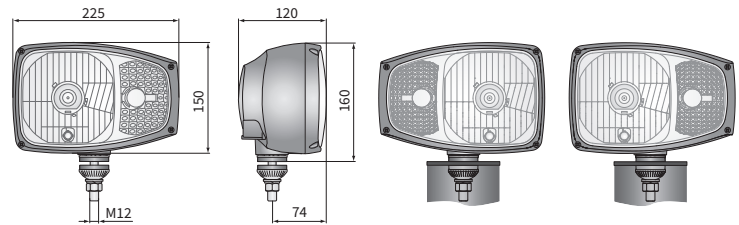

TECHNICAL DATA / FEATURES

- dimensions: 225x150x120
- light functions: passing, driving, position, direction indicator
- function markings: HC/R, A, 5, 1b
- traffic: right-hand
- reference mark: 12.5
- source of light: H4, W5W, PY21
- maximum power: 75/70W, 5W, 21W
- nominal voltage: 12V-24V DC
- optics: FF
- IP rating: IP66
- housing's material: plastic
- lens' material: glass
- built-in connectors: Deutsch DT

ADDITIONAL INFORMATION

Useful parts while installing:
Deutsch plug DT06-6S 6-pin - cat. No. A.07131

Equivalents for Hella:
K - 1EE 996 174-261, L - 1EE 996 174-401,
M - 1EE 996 174-051, N - 1EE 996 174-191

DIMENSIONS

A.07131

Cat. number	Homologation code	Additional options	side indicator	Accessories	bulb H4 12V	bulb H4 24V	bulb PY21W	bulb W5W	housing-bottom mount	housing-side mount	DT06-6S connector	Connectors	Deutsch DT	config. of contacts	Side	right	left	Equivalents	Hella	Cobo	Nordic	ABL	Application	dedicated
RGV1B.52410	071	✓	✓									✓	1		✓									
RGV1B.52411	071	✓	✓		✓		✓	✓	✓			✓	1		✓			K	A	C	D			
RGV1B.52413	071	✓	✓		✓		✓	✓	✓			✓	4		✓									
RGV1B.52412	071	✓	✓		✓		✓	✓	✓			✓	1		✓			L	A	C	E	H/J		
RGV1B.52414	071	✓	✓				✓	✓	✓		✓	✓	1		✓									
RGV1B.52417	071	✓	✓		✓		✓	✓	✓			✓	4		✓									
RGV1B.52400	071	✓	✓						✓			✓	1		✓									