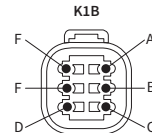

Configuration of contacts

- A. Ground
- B. Passing light
- C. Driving light
- D. Parking light
- E. Turn signal
- F. Free