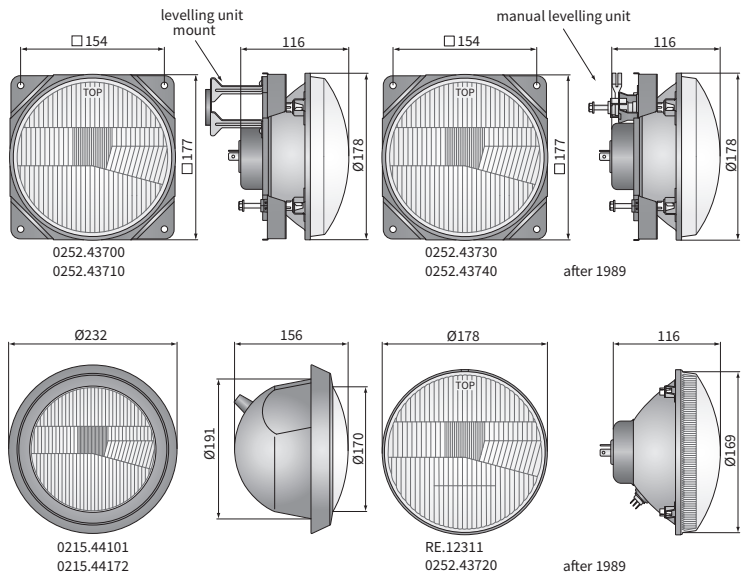

TECHNICAL DATA / FEATURES

- dimensions: $\phi 178/169 \times 116$, $\phi 232/170 \times 156$
- light functions: passing, driving, position
- function markings: HC/R, A, C/R
- traffic: right-hand
- reference mark: 17.5, 12.5
- source of light: H4, T4W, R2
- maximum power: 75/70W, 4W, 55/50W
- nominal voltage: 12V-24V DC
- optics: standard
- IP rating: IP54, IP55
- housing's material: metal
- lens' material: glass
- built-in connectors: -
- other (optional): levelling system
metal housing

DIMENSIONS

Cat. number	Homologation code	Light functions			Type		IP rating	IP54	IP55	Accessories								Side			Application	Packaging / pc	
		passing	driving	position	H4	R2				bulb H4 12V	bulb R2 12V	bulb T4W	cable 0,45 m	cable 0,7 m	bulb gasket	mounting plate-levelling unit	mounting plate-low levelling unit	electric levelling unit	manual levelling unit	metal housing		right	left
RE.03411	034	✓	✓	✓	✓		✓											✓	✓	A	1		
RE.03311	033	✓	✓	✓		✓	✓											✓	✓	A	1		
RE.12311	034	✓	✓	✓	✓		✓											✓	✓	B	1		
0252.43720	034	✓	✓	✓	✓		✓			✓								✓	✓	D	1		
0252.43710	034	✓	✓	✓	✓		✓			✓								✓	✓	D	1		
0252.43700	034	✓	✓	✓	✓		✓			✓								✓	✓	D	1		
0252.43715	034	✓	✓	✓	✓		✓			✓								✓	✓	D	1		
0252.43705	034	✓	✓	✓	✓		✓			✓								✓	✓	D	1		
0252.43740	034	✓	✓	✓	✓		✓			✓								✓	✓	C	1		
0252.43730	034	✓	✓	✓	✓		✓			✓								✓	✓	C	1		
0215.44101	034	✓	✓	✓	✓		✓			✓								✓	✓	F	1		
0215.44172	033	✓	✓	✓	✓	✓	✓			✓								✓	✓	E	1		