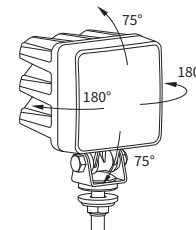

TECHNICAL DATA / FEATURES

- dimensions: 68x68x70, 68x68x49
- luminous flux of the LED module: 2000 lm, 1300 lm
- luminous flux of the lamp: 1600 lm, 1040 lm
- maximum power: 20W, 13W
- nominal voltage: 12V-24V DC
- permissible power supply voltage: 10.5V-30V DC
- source of light: 1 x LED, 3 x LED
- colour temperature: 4700-5700K
- light distribution angle: 43° x 34°, 100°
- IP rating: IP67, IP69K
- work temperature: -40°C - +80°C
- housing's material: aluminium
- lens' material: plastic
- built-in connectors: Deutsch DT, AMP SuperSeal 1.5
- other: protection:
 - against overheating
 - against reverse polarisation
- bracket made of Inox steel

Correct polarity required.

Mounting: as a freestanding on body panels. They can be installed in any position (standing, hanging, on side).

It is possible to install needed connectors for a version with cable (on request).

Useful parts while installing:

Deutsch plug DT06-2S 2-pin - cat. No. A.07135

AMP SuperSeal 1,5 plug 2-pin - cat. No. A.07137

DIMENSIONS

Cat. number	Luminous flux		Rated power		Beam angle		IP rating		Bracket		Accessories			Connectors	
	2000 lm	1300 lm	20W	13W	43° x 34°	100°	IP67	IP69K	M8	LED module 12V-24V	cable 0.5 m	short housing	Deutsch DT	AMP SuperSeal 1.5	
CRK1G.60000	✓		✓		✓		✓	✓	✓	✓	✓				
CRK1G.60050	✓		✓		✓		✓	✓	✓	✓	✓		✓		
CRK1G.60060	✓		✓		✓		✓	✓	✓	✓	✓			✓	
CRK1H.60100	✓		✓			✓	✓	✓	✓	✓	✓	✓			
CRK1H.60150	✓		✓			✓	✓	✓	✓	✓	✓		✓		
CRK1H.60160	✓		✓			✓	✓	✓	✓	✓	✓			✓	
CRK1D.59700		✓		✓	✓		✓	✓	✓	✓	✓	✓			
CRK1D.59750		✓		✓	✓		✓	✓	✓	✓	✓	✓		✓	
CRK1D.59760		✓		✓	✓		✓	✓	✓	✓	✓	✓		✓	
CRK1E.59800		✓		✓		✓	✓	✓	✓	✓	✓	✓	✓		
CRK1E.59850		✓		✓		✓	✓	✓	✓	✓	✓	✓	✓		
CRK1E.59860		✓		✓		✓	✓	✓	✓	✓	✓	✓	✓	✓	