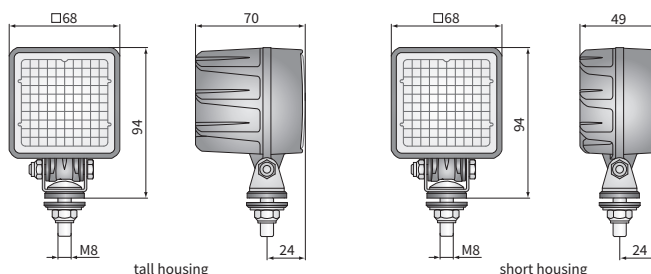

TECHNICAL DATA / FEATURES

- dimensions: 68x68x70, 68x68x49
- luminous flux of the LED module: 2000 lm, 1300 lm
- luminous flux of the lamp: 1600 lm, 1040 lm
- maximum power: 20W, 13W
- nominal voltage: 12V-24V DC
- permissible power supply voltage: 10.5V-30V DC
- source of light: 1 x LED, 3 x LED
- colour temperature: 4700-5700K
- light distribution angle: 43° x 34°, 100°
- IP rating: IP67, IP69K
- work temperature: -40°C - +80°C
- housing's material: aluminium
- lens' material: plastic
- built-in connectors: Deutsch DT, AMP SuperSeal 1.5
- other: protection:
 - against overheating
 - against reverse polarisation
- bracket made of Inox steel

Correct polarity required.

Mounting: as a freestanding on body panels. They can be installed in any position (standing, hanging, on side).

It is possible to install needed connectors for a version with cable (on request).

Useful parts while installing:

Deutsch plug DT06-2S 2-pin - cat. No. A.07135

AMP SuperSeal 1,5 plug 2-pin - cat. No. A.07137

DIMENSIONS

Cat. number	Luminous flux		Rated power		Beam angle		IP rating		Bracket		Accessories			Connectors	
	2000 lm	1300 lm	20W	13W	43° x 34°	100°	IP67	IP69K	M8	LED module 12V-24V	cable 0.5 m	short housing	Deutsch DT	AMP SuperSeal 1.5	
CRK1G.60000	✓		✓		✓		✓	✓	✓	✓	✓				
CRK1G.60050	✓		✓		✓		✓	✓	✓	✓	✓		✓		
CRK1G.60060	✓		✓		✓		✓	✓	✓	✓	✓			✓	
CRK1H.60100	✓		✓			✓	✓	✓	✓	✓	✓	✓			
CRK1H.60150	✓		✓			✓	✓	✓	✓	✓	✓		✓		
CRK1H.60160	✓		✓			✓	✓	✓	✓	✓	✓			✓	
CRK1D.59700		✓		✓	✓		✓	✓	✓	✓	✓	✓			
CRK1D.59750		✓		✓	✓		✓	✓	✓	✓	✓	✓		✓	
CRK1D.59760		✓		✓	✓		✓	✓	✓	✓	✓	✓		✓	
CRK1E.59800		✓		✓		✓	✓	✓	✓	✓	✓	✓	✓		
CRK1E.59850		✓		✓		✓	✓	✓	✓	✓	✓	✓	✓		
CRK1E.59860		✓		✓		✓	✓	✓	✓	✓	✓	✓	✓	✓	