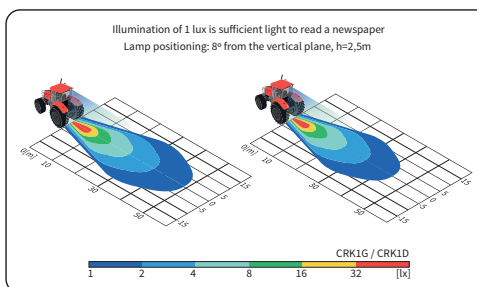

TECHNICAL DATA / FEATURES

- dimensions: 68x68x70, 68x68x49
- luminous flux of the LED module: 2000 lm, 1300 lm
- luminous flux of the lamp: 1600 lm, 1040 lm
- maximum power: 20W, 13W
- nominal voltage: 12V-24V DC
- permissible power supply voltage: 10.5V-30V DC
- source of light: 1 x LED, 3 x LED
- colour temperature: 4700-5700K
- light distribution angle: 43° x 34°, 100°
- IP rating: IP67, IP69K
- work temperature: -40°C - +80°C
- housing's material: aluminium
- lens' material: plastic
- built-in connectors: Deutsch DT, AMP SuperSeal 1.5
- other: protection:
 - against overheating
 - against reverse polarisation
- bracket made of Inox steel

Correct polarity required.

Mounting: as a freestanding on body panels. They can be installed in any position (standing, hanging, on side).

It is possible to install needed connectors for a version with cable (on request).

Useful parts while installing:

Deutsch plug DT06-2S 2-pin - cat. No. A.07135

AMP SuperSeal 1,5 plug 2-pin - cat. No. A.07137

DIMENSIONS

Cat. number	Luminous flux		Rated power		Beam angle		IP rating		Bracket		Accessories			Connectors	
	2000 lm	1300 lm	20W	13W	43° x 34°	100°	IP67	IP69K	M8	LED module 12V-24V	cable 0.5 m	short housing	Deutsch DT	AMP SuperSeal 1.5	
CRK1G.60000	✓		✓		✓		✓	✓	✓	✓	✓				
CRK1G.60050	✓		✓		✓		✓	✓	✓	✓	✓		✓		
CRK1G.60060	✓		✓		✓		✓	✓	✓	✓	✓			✓	
CRK1H.60100	✓		✓			✓	✓	✓	✓	✓	✓	✓			
CRK1H.60150	✓		✓			✓	✓	✓	✓	✓	✓		✓		
CRK1H.60160	✓		✓			✓	✓	✓	✓	✓	✓			✓	
CRK1D.59700		✓		✓	✓		✓	✓	✓	✓	✓	✓			
CRK1D.59750		✓		✓	✓		✓	✓	✓	✓	✓	✓		✓	
CRK1D.59760		✓		✓	✓		✓	✓	✓	✓	✓	✓		✓	
CRK1E.59800		✓		✓		✓	✓	✓	✓	✓	✓	✓	✓		
CRK1E.59850		✓		✓		✓	✓	✓	✓	✓	✓	✓	✓		
CRK1E.59860		✓		✓		✓	✓	✓	✓	✓	✓	✓	✓	✓	