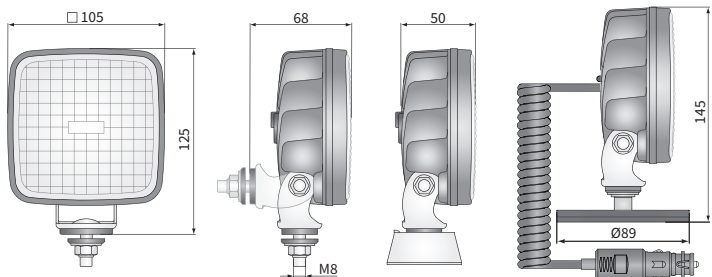

Useful parts while installing:

Deutsch plug DT06-2S 2-pin - cat. No. A.07135

AMP SuperSeal 1,5 plug 2-pin - cat. No. A.07137

Equivalents for Hella:

CRK2C.54900 - 1GA 011 720-041

DIMENSIONS

Cat. number	Luminous flux			Beam angle	housing	black	white	Accessories	cable 0,5 m	cable 8 m	switch	cigarette lighter plug	Bracket	M8	omega	neodymium magn.	Connectors	Deutsch DT	AMP SuperSeal 1,5	Cat. number	Luminous flux			Beam angle	housing	black	white	Accessories	cable 0,5 m	cable 8 m	switch	cigarette lighter plug	Bracket	M8	omega	neodymium magn.	Connectors	Deutsch DT	AMP SuperSeal 1,5			
	2400 lm	1600 lm	800 lm																		2400 lm	1600 lm	800 lm																			
CRK2E.57200	✓			28° x 28°		✓															CRK2C.54930																					
CRK2E.57240	✓			50° x 30°		✓															CRK2C.54950																					
CRK2F.57300	✓					✓															CRK2C.54960																					
CRK2F.57340	✓					✓															CRK2C.54970																					
CRK2F.57350	✓					✓															CRK2C.54980																					
CRK2B.54200		✓				✓															CRK2C.54990																					
CRK2B.54230		✓				✓															CRK2A.54100																					
CRK2B.54206		✓				✓															CRK2A.54140																					
CRK2B.54240		✓				✓															CRK2A.54130																					
CRK2B.54250		✓				✓															CRK2A.54150																					
CRK2B.54260		✓				✓															CRK2A.54160																					
CRK2B.54270		✓				✓															CRK2A.54170																					
CRK2B.54280		✓				✓															CRK2A.54180																					
CRK2B.54290		✓				✓															CRK2A.54190																					
CRK2C.54900		✓				✓															CRK2D.55700																					
CRK2C.54920		✓				✓															CRK2D.55750																					
CRK2C.54940		✓				✓															CRK2D.55770																					