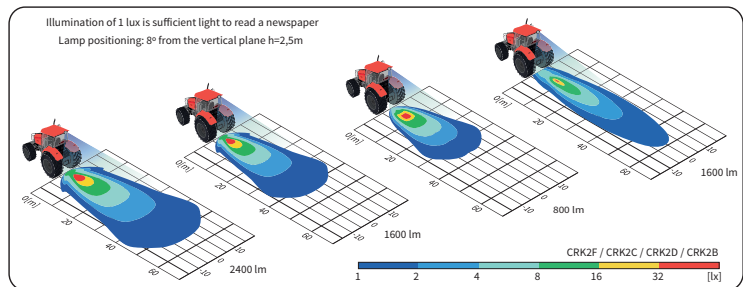

Useful parts while installing:

Deutsch plug DT06-2S 2-pin - cat. No. A.07135

AMP SuperSeal 1,5 plug 2-pin - cat. No. A.07137

Equivalents for Hella:

CRK2C.54900 - 1GA 011 720-041

DIMENSIONS

Cat. number	Luminous flux			Beam angle	housing	black	white	Accessories	cable 0,5 m	cable 8 m	switch	cigarette lighter plug	Bracket	M8	omega	neodymium magn.	Connectors	Deutsch DT	AMP SuperSeal 1,5	Cat. number	Luminous flux			Beam angle	housing	black	white	Accessories	cable 0,5 m	cable 8 m	switch	cigarette lighter plug	Bracket	M8	omega	neodymium magn.	Connectors	Deutsch DT	AMP SuperSeal 1,5			
	2400 lm	1600 lm	800 lm																		2400 lm	1600 lm	800 lm																			
CRK2E.57200	✓			28° x 28°		✓															CRK2C.54930																					
CRK2E.57240	✓			50° x 30°		✓															CRK2C.54950																					
CRK2F.57300	✓					✓															CRK2C.54960																					
CRK2F.57340	✓					✓															CRK2C.54970																					
CRK2F.57350	✓					✓															CRK2C.54980																					
CRK2B.54200		✓				✓															CRK2C.54990																					
CRK2B.54230		✓				✓															CRK2A.54100																					
CRK2B.54206		✓				✓															CRK2A.54140																					
CRK2B.54240		✓				✓															CRK2A.54130																					
CRK2B.54250		✓				✓															CRK2A.54150																					
CRK2B.54260		✓				✓															CRK2A.54160																					
CRK2B.54270		✓				✓															CRK2A.54170																					
CRK2B.54280		✓				✓															CRK2A.54180																					
CRK2B.54290		✓				✓															CRK2A.54190																					
CRK2C.54900		✓				✓															CRK2D.55700																					
CRK2C.54920		✓				✓															CRK2D.55750																					
CRK2C.54940		✓				✓															CRK2D.55770																					