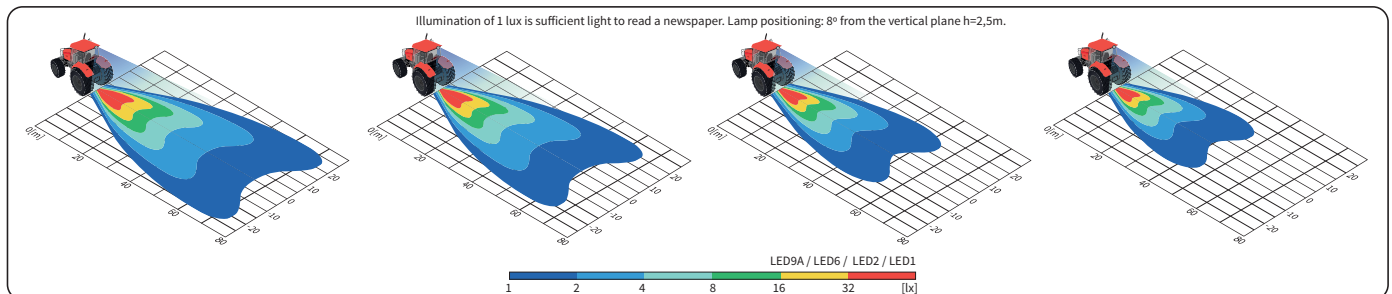

DIMENSIONS

Cat. number	Luminous flux				IP rating	IP67	IP69K	Accessories	LED module 12V-24V	LED module 12V-48V	handle	cable 0,22 m	cable 0,5 m	cable 8 m	switch	cigarette lighter plug	Mounting method	any	installed vertically up	rear	Bracket	neodymium magn.	CAR1	M8	Connectors	AMP Faston 250	Deutsch DT	AMP SuperSeal 1,5	Cap / Pin	
	3000 lm	2500 lm	2000 lm	1500 lm																										
LED9A.53795	✓				✓	✓		✓							✓	✓	✓	✓												
LED9A.53796	✓				✓	✓		✓							✓	✓	✓	✓												
LED6.49895		✓			✓	✓		✓							✓	✓	✓	✓												
LED6.49896			✓		✓	✓		✓							✓	✓	✓	✓												
LED6.49897			✓		✓	✓		✓							✓	✓	✓	✓												
LED6.49825		✓			✓	✓		✓							✓	✓	✓	✓						✓						
LED2.47595			✓		✓	✓		✓							✓	✓	✓	✓												
LED2.47596			✓		✓	✓		✓							✓	✓	✓	✓												
LED2.47597			✓		✓	✓		✓							✓	✓	✓	✓												
LED2.47525			✓		✓	✓		✓							✓	✓	✓	✓						✓						
LED1.46831				✓	✓	✓		✓							✓	✓	✓	✓												
LED1.46832				✓	✓	✓		✓							✓	✓	✓	✓												
LED1.46833				✓	✓	✓		✓							✓	✓	✓	✓												
LED1.46818				✓	✓	✓		✓							✓	✓	✓	✓												
LED1.46825				✓	✓	✓		✓							✓	✓	✓	✓						✓						
LED1.46834				✓	✓	✓		✓							✓	✓	✓	✓												
LED1.46835				✓	✓	✓		✓							✓	✓	✓	✓