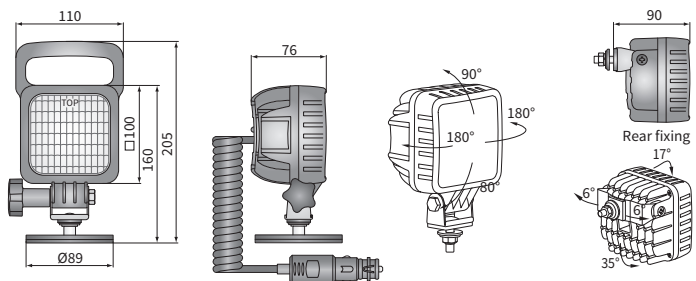

DIMENSIONS

Cat. number	Luminous flux				IP rating	IP67	IP69K	Accessories	LED module 12V-24V	LED module 12V-48V	handle	cable 0,22 m	cable 0,5 m	cable 8 m	switch	cigarette lighter plug	Mounting method	any	installed vertically up	rear	Bracket	neodymium magn.	CAR1	M8	Connectors	AMP Faston 250	Deutsch DT	AMP SuperSeal 1,5	Cap / Pin	
	3000 lm	2500 lm	2000 lm	1500 lm																										
LED9A.53795	✓				✓	✓		✓							✓	✓	✓	✓												
LED9A.53796	✓				✓	✓		✓							✓	✓	✓	✓												
LED6.49895		✓			✓	✓		✓							✓	✓	✓	✓												
LED6.49896			✓		✓	✓		✓							✓	✓	✓	✓												
LED6.49897			✓		✓	✓		✓							✓	✓	✓	✓												
LED6.49825		✓			✓	✓		✓							✓	✓	✓	✓						✓						
LED2.47595			✓		✓	✓		✓							✓	✓	✓	✓												
LED2.47596			✓		✓	✓		✓							✓	✓	✓	✓												
LED2.47597			✓		✓	✓		✓							✓	✓	✓	✓												
LED2.47525			✓		✓	✓		✓							✓	✓	✓	✓						✓						
LED1.46831				✓	✓	✓		✓							✓	✓	✓	✓												
LED1.46832				✓	✓	✓		✓							✓	✓	✓	✓												
LED1.46833				✓	✓	✓		✓							✓	✓	✓	✓												
LED1.46818				✓	✓	✓		✓							✓	✓	✓	✓												
LED1.46825				✓	✓	✓		✓							✓	✓	✓	✓						✓						
LED1.46834				✓	✓	✓		✓							✓	✓	✓	✓												
LED1.46835				✓	✓	✓		✓							✓	✓	✓	✓