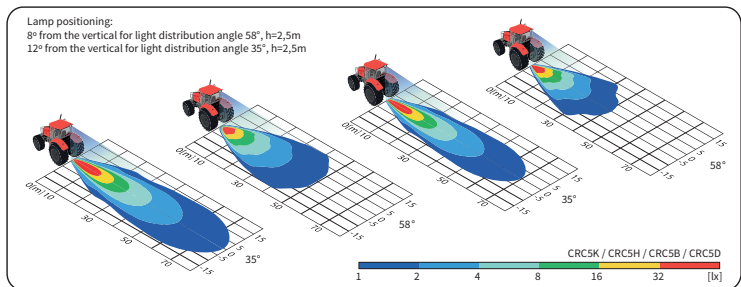

TECHNICAL DATA / FEATURES

- dimensions: $\phi 87 \times 72$
- luminous flux of the LED module: 2000 lm, 1500 lm, 1000 lm
- luminous flux of the lamp: 1600 lm, 1200 lm, 800 lm
- maximum power: 21W, 18W, 14.5W
- nominal voltage: 12V-24V DC
- permissible power supply voltage: 10.5V-30V DC
- source of light: 4 x LED
- colour temperature: 5700-7000K
- light distribution angle: 35°, 58°
- IP rating: IP67, IP69K, IP66
- work temperature: -40°C - +80°C
- housing's material: aluminium
- lens' material: plastic
- built-in connectors: AMP Faston 250, Deutsch DT, AMP SuperSeal 1.5
- other: protection:
 - against overheating
 - against reverse polarisation

DIMENSIONS

CRC5H.53370
CRC5H.53377
CRC5H.53378

Cat. number	Luminous flux			Beam angle		IP rating	Accessories			Connectors	Application dedicated
	2000 lm	1500 lm	1000 lm	35°	58°		handle	0.5 m cable	0.15 m cable		
CRC5K.54801	✓	✓	✓	✓	✓	IP66	✓	✓	✓	AMP Faston 250	
CRC5K.54806	✓	✓	✓	✓	✓	IP67	✓	✓	✓	Deutsch DT	
CRC5K.54814	✓	✓	✓	✓	✓	IP69K	✓	✓	✓	AMP SuperSeal 1,5	
CRC5K.54815	✓	✓	✓	✓	✓		✓	✓	✓		H9-H11
CRC5K.54803	✓	✓	✓	✓	✓		✓	✓	✓		
CRC5H.53301	✓	✓	✓	✓	✓		✓	✓	✓		
CRC5H.53370	✓	✓	✓	✓	✓		✓	✓	✓		
CRC5H.53306	✓	✓	✓	✓	✓		✓	✓	✓		
CRC5H.53314	✓	✓	✓	✓	✓		✓	✓	✓		
CRC5H.53377	✓	✓	✓	✓	✓		✓	✓	✓		
CRC5H.53378	✓	✓	✓	✓	✓		✓	✓	✓		A
CRC5H.53315	✓	✓	✓	✓	✓		✓	✓	✓		
CRC5H.53303	✓	✓	✓	✓	✓		✓	✓	✓		
CRC5B.50001	✓	✓	✓	✓	✓		✓	✓	✓		
CRC5B.50006	✓	✓	✓	✓	✓		✓	✓	✓		
CRC5B.50014	✓	✓	✓	✓	✓		✓	✓	✓		
CRC5B.50002	✓	✓	✓	✓	✓		✓	✓	✓		
CRC5B.50015	✓	✓	✓	✓	✓		✓	✓	✓		