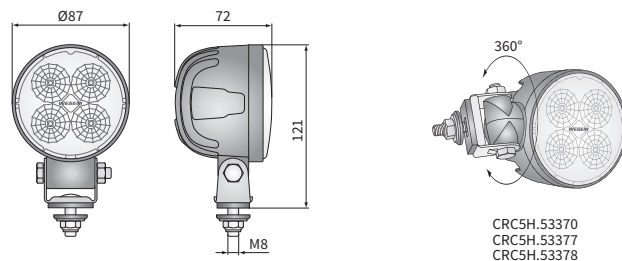

TECHNICAL DATA / FEATURES

- dimensions: $\phi 87 \times 72$
- luminous flux of the LED module: 2000 lm, 1500 lm, 1000 lm
- luminous flux of the lamp: 1600 lm, 1200 lm, 800 lm
- maximum power: 21W, 18W, 14.5W
- nominal voltage: 12V-24V DC
- permissible power supply voltage: 10.5V-30V DC
- source of light: 4 x LED
- colour temperature: 5700-7000K
- light distribution angle: 35°, 58°
- IP rating: IP67, IP69K, IP66
- work temperature: -40°C - +80°C
- housing's material: aluminium
- lens' material: plastic
- built-in connectors: AMP Faston 250, Deutsch DT, AMP SuperSeal 1.5
- other: protection:
 - against overheating
 - against reverse polarisation

Correct polarity required.

They can be installed in any position (standing, hanging, on side).

Useful parts while installing:

- deutsch plug DT06-2S 2-pin - cat. No. A.07135
- AMP SuperSeal 1,5 plug 2-pin - cat. No. A.07137
- AMP Faston 250 plug 2-pin - cat. No. A.07138

DIMENSIONS

CRC5H.53370
CRC5H.53377
CRC5H.53378

Cat. number	Luminous flux			Beam angle		IP rating	Accessories			Connectors	Application dedicated
	2000 lm	1500 lm	1000 lm	35°	58°		handle	0.5 m cable	0.15 m cable		
CRC5K.54801	✓	✓	✓	✓	✓	IP66	✓	✓	✓	AMP Faston 250	
CRC5K.54806	✓	✓	✓	✓	✓	IP67	✓	✓	✓	Deutsch DT	
CRC5K.54814	✓	✓	✓	✓	✓	IP69K	✓	✓	✓	AMP SuperSeal 1,5	
CRC5K.54815	✓	✓	✓	✓	✓		✓	✓	✓		H9-H11
CRC5K.54803	✓	✓	✓	✓	✓		✓	✓	✓		
CRC5H.53301	✓	✓	✓	✓	✓		✓	✓	✓		
CRC5H.53370	✓	✓	✓	✓	✓		✓	✓	✓		
CRC5H.53306	✓	✓	✓	✓	✓		✓	✓	✓		
CRC5H.53314	✓	✓	✓	✓	✓		✓	✓	✓		
CRC5H.53377	✓	✓	✓	✓	✓		✓	✓	✓		
CRC5H.53378	✓	✓	✓	✓	✓		✓	✓	✓		A
CRC5H.53315	✓	✓	✓	✓	✓		✓	✓	✓		
CRC5H.53303	✓	✓	✓	✓	✓		✓	✓	✓		
CRC5B.50001	✓	✓	✓	✓	✓		✓	✓	✓		
CRC5B.50006	✓	✓	✓	✓	✓		✓	✓	✓		
CRC5B.50014	✓	✓	✓	✓	✓		✓	✓	✓		
CRC5B.50002	✓	✓	✓	✓	✓		✓	✓	✓		
CRC5B.50015	✓	✓	✓	✓	✓		✓	✓	✓		