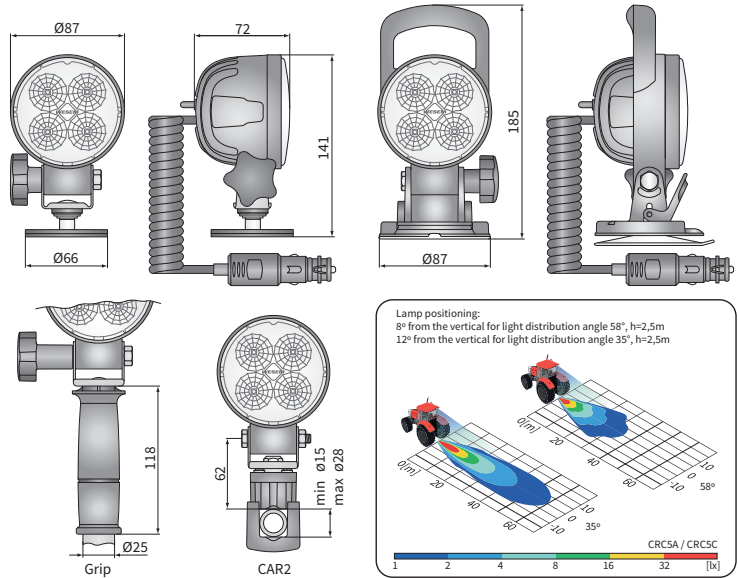

DIMENSIONS