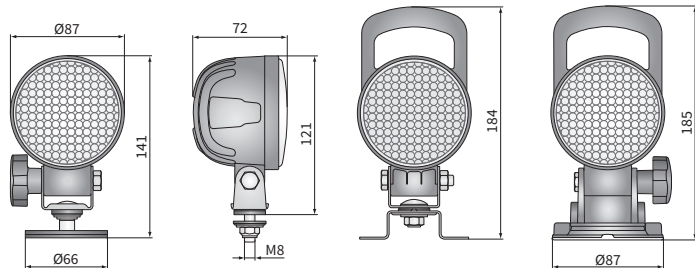

TECHNICAL DATA / FEATURES

- dimensions: $\phi 87 \times 72$
- luminous flux of the LED module: 2000 lm, 1500 lm, 1000 lm
- luminous flux of the lamp: 1600 lm, 1200 lm, 800 lm
- maximum power: 21W, 18W, 14.5W
- nominal voltage: 12V-24V DC
- permissible power supply voltage: 10.5V-30V DC
- source of light: 4 x LED
- colour temperature: 5700-7000K
- light distribution angle: 58°
- IP rating: IP67, IP69K, IP66
- work temperature: -40°C - +80°C
- housing's material: aluminium
- lens' material: plastic
- built-in connectors: AMP Faston 250, Deutsch DT, AMP SuperSeal 1.5
- other: protection:
 - against overheating
 - against reverse polarisation

Equivalents for Hella:

- CRC5F.52001 - IGO 996 476-001
- CRC5E.51901 - IGO 996 276-451
- CRC5E.51906 - IGO 996 276-481

DIMENSIONS

Cat. number	Luminous flux			IP rating	Accessories	LED module 12V-24V handle	cable 0,15 m	cable 0,5 m	cable 8 m	switch	cigarette lighter plug	neodymium magn. holder	suction cup holder	case	Connectors
	2000 lm	1500 lm	1000 lm												
CRC5J.53401	✓														
CRC5J.53406	✓														
CRC5J.53414	✓														
CRC5J.53415	✓			✓	✓	✓									
CRC5J.53453	✓			✓	✓	✓			✓	✓	✓	✓	✓		
CRC5J.53455	✓			✓	✓	✓			✓	✓	✓	✓	✓		
CRC5J.53456	✓			✓	✓	✓			✓	✓	✓	✓	✓	✓	
CRC5J.53459	✓			✓	✓	✓			✓	✓	✓	✓	✓	✓	
CRC5F.52001		✓			✓	✓		✓							
CRC5F.52006		✓		✓	✓	✓									✓
CRC5F.52014		✓			✓	✓									✓
CRC5F.52002		✓			✓	✓		✓							✓