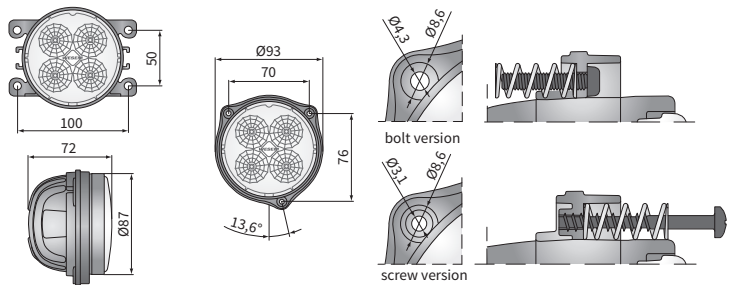

TECHNICAL DATA / FEATURES

- dimensions: $\phi 87 \times 72$
- luminous flux of the LED module: 2000 lm, 1500 lm, 1000 lm
- luminous flux of the lamp: 1600 lm, 1200 lm, 800 lm
- maximum power: 21W, 18W, 14.5W
- nominal voltage: 12V-24V DC
- permissible power supply voltage: 10.5V-30V DC
- source of light: 4 x LED
- colour temperature: 5700-7000K
- light distribution angle: 35°, 58°
- IP rating: IP67, IP69K
- work temperature: -40°C - +80°C
- housing's material: aluminium/plastic
- lens' material: plastic
- built-in connectors: AMP SuperSeal 1.5, Deutsch DT
- other: protection:
 - against overheating
 - against reverse polarisation

Correct polarity required.

Mounting: factory prepared places, built-in to vehicle's recess.

It is possible to install needed connectors for a version with cable (on request).

Useful parts while installing:

deutsch plug DT06-2S 2-pin - cat. No. A.07135

AMP SuperSeal 1,5 plug 2-pin - cat. No. A.07137

DIMENSIONS

Cat. number	Luminous flux			Beam angle	IP rating	IP67	IP69K	Accessories	Bracket	Connectors
	2000 lm	1500 lm	1000 lm							
CRC5K.54825	✓			35°	58°	✓	✓		3 screws	Deutsch DT
CRC5K.54828	✓			✓	✓	✓		3 bolts	AMP SuperSeal 1,5	
CRC5K.54820	✓			✓	✓	✓		4 bolts		H9-H11
CRC5H.53320	✓			✓	✓	✓	✓			
CRC5H.53325	✓			✓	✓	✓	✓			
CRC5H.53326	✓			✓	✓	✓	✓			
CRC5H.53328	✓			✓	✓	✓	✓			
CRC5H.53321	✓			✓	✓	✓	✓			
CRC5D.51620		✓		✓	✓	✓	✓			
CRC5D.51625		✓		✓	✓	✓	✓			
CRC5D.51623		✓		✓	✓	✓	✓			
CRC5D.51627		✓		✓	✓	✓	✓			
CRC5D.51622		✓		✓	✓	✓	✓			