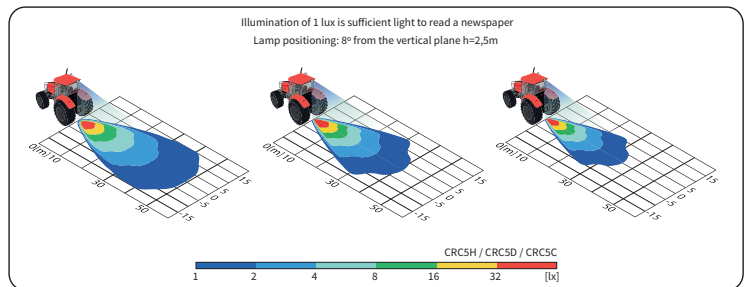

TECHNICAL DATA / FEATURES

- dimensions: $\phi 87 \times 72$
- luminous flux of the LED module: 2000 lm, 1500 lm, 1000 lm
- luminous flux of the lamp: 1600 lm, 1200 lm, 800 lm
- maximum power: 21W, 18W, 14.5W
- nominal voltage: 12V-24V DC
- permissible power supply voltage: 10.5V-30V DC
- source of light: 4 x LED
- colour temperature: 5700-7000K
- light distribution angle: 35°, 58°
- IP rating: IP67, IP69K
- work temperature: -40°C - +80°C
- housing's material: aluminium/plastic
- lens' material: plastic
- built-in connectors: AMP SuperSeal 1.5, Deutsch DT
- other: protection:
 - against overheating
 - against reverse polarisation

deutsch plug DT06-2S 2-pin - cat. No. A.07135

AMP SuperSeal 1,5 plug 2-pin - cat. No. A.07137

DIMENSIONS

Cat. number	Luminous flux			Beam angle	IP rating	IP67	IP69K	Accessories	Bracket	Connectors
	2000 lm	1500 lm	1000 lm							
CRC5K.54825	✓			35°	58°	✓	✓		3 screws	Deutsch DT
CRC5K.54828	✓			✓	✓	✓		3 bolts	AMP SuperSeal 1,5	
CRC5K.54820	✓			✓	✓	✓		4 bolts		H9-H11
CRC5H.53320	✓			✓	✓	✓	✓			
CRC5H.53325	✓			✓	✓	✓	✓			
CRC5H.53326	✓			✓	✓	✓	✓			
CRC5H.53328	✓			✓	✓	✓	✓			
CRC5H.53321	✓			✓	✓	✓	✓			
CRC5D.51620		✓		✓	✓	✓	✓			
CRC5D.51625		✓		✓	✓	✓	✓			
CRC5D.51623		✓		✓	✓	✓	✓			
CRC5D.51627		✓		✓	✓	✓	✓			
CRC5D.51622		✓		✓	✓	✓	✓			