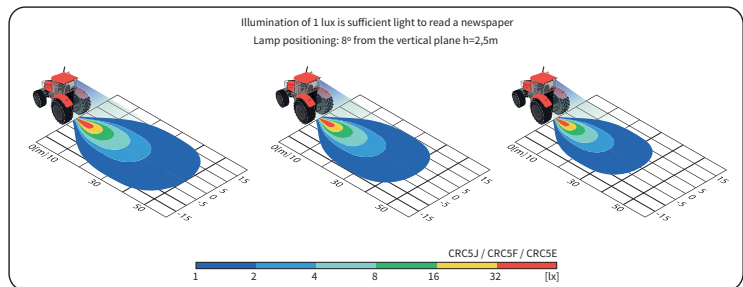

DIMENSIONS

Cat. number	Luminous flux			Beam angle	IP rating	Accessories			Connectors	Deutsch DT	AMP SuperSeal 1,5	H9-H11			
	2000 lm	1500 lm	1000 lm			cable 0,5 m	cable 0,15 m	Bracket					3 screws	3 bolts	4 bolts
CRC5J.53421	✓			35°	✓										
CRC5J.53428	✓			58°	✓										
CRC5F.52020		✓			✓			✓							
CRC5F.52022		✓			✓			✓							
CRC5F.52021		✓			✓			✓							
CRC5F.52023		✓			✓			✓		✓					
CRC5F.52024		✓			✓			✓		✓					
CRC5F.52025		✓			✓			✓		✓					
CRC5F.52026		✓			✓			✓		✓					
CRC5F.52027		✓			✓			✓		✓					
CRC5F.52028		✓			✓			✓			✓				
CRC5E.51920			✓		✓			✓							
CRC5E.51922			✓		✓			✓							
CRC5E.51921			✓		✓			✓							
CRC5E.51923			✓		✓			✓							
CRC5E.51924			✓		✓			✓							
CRC5E.51925			✓		✓			✓							
CRC5E.51926			✓		✓			✓							
CRC5E.51927			✓		✓			✓							
CRC5E.51928			✓		✓			✓