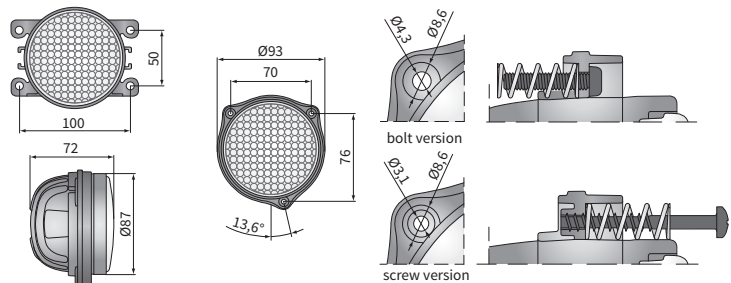

## TECHNICAL DATA / FEATURES

- dimensions:  $\phi 87 \times 72$
- luminous flux of the LED module: 2000 lm, 1500 lm, 1000 lm
- luminous flux of the lamp: 1600 lm, 1200 lm, 800 lm
- maximum power: 21W, 18W, 14.5W
- nominal voltage: 12V-24V DC
- permissible power supply voltage: 10.5V-30V DC
- source of light: 4 x LED
- colour temperature: 5700-7000K
- light distribution angle: 58°
- IP rating: IP67, IP69K
- work temperature: -40°C - +80°C
- housing's material: aluminium/plastic
- lens' material: plastic
- built-in connectors: AMP SuperSeal 1.5, Deutsch DT
- other: protection:
  - against overheating
  - against reverse polarisation

Correct polarity required.

Mounting: factory prepared places, built-in to vehicle's recess.

It is possible to install needed connectors for a version with cable (on request).

Useful parts while installing:

deutsch plug DT06-2S 2-pin - cat. No. A.07135

AMP SuperSeal 1,5 plug 2-pin - cat. No. A.07137

## DIMENSIONS

Cat. number	Luminous flux			Beam angle	IP rating	Accessories			Connectors	Deutsch DT	AMP SuperSeal 1,5	H9-H11
	2000 lm	1500 lm	1000 lm			cable 0,5 m	cable 0,15 m	Bracket				
CRC5J.53421	✓			35°	✓							
CRC5J.53428	✓			58°	✓							
<b>CRC5F.52020</b>		✓			✓			✓				
CRC5F.52022		✓			✓			✓				
CRC5F.52021		✓			✓			✓				
<b>CRC5F.52023</b>		✓			✓			✓		✓		
CRC5F.52024		✓			✓			✓		✓		
CRC5F.52025		✓			✓			✓		✓		
CRC5F.52026		✓			✓			✓		✓		
<b>CRC5F.52027</b>		✓			✓			✓		✓		
CRC5F.52028		✓			✓			✓			✓	
<b>CRC5E.51920</b>			✓		✓			✓				
CRC5E.51922			✓		✓			✓				
<b>CRC5E.51921</b>			✓		✓			✓				
<b>CRC5E.51923</b>			✓		✓			✓				
CRC5E.51924			✓		✓			✓				
CRC5E.51925			✓		✓			✓				
CRC5E.51926			✓		✓			✓				
<b>CRC5E.51927</b>			✓		✓			✓				
CRC5E.51928			✓		✓			✓				