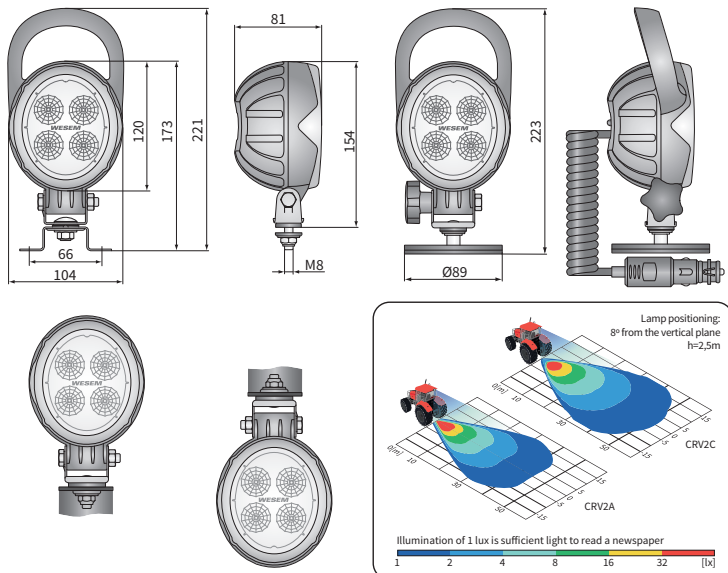

DIMENSIONS

Cat. number	Luminous flux		IP rating	IP66	IP67	IP69K	Accessories	LED module 12V-24V	handle	cable 0.5 m	cable 8 m	switch	cigarette lighter plug	Bracket	M8	omega	neodymium magn.	Connectors	AMP Faston 250	Deutsch DT	AMP SuperSeal 1,5	H9-H11		
	2000 lm	1500 lm																						
CRV2C.56100	✓	✓																						
CRV2C.56106	✓	✓																						
CRV2C.56107	✓	✓		✓	✓	✓																		
CRV2C.56108	✓	✓		✓	✓	✓																		
CRV2C.56103	✓	✓		✓	✓	✓																		
CRV2A.49600		✓		✓	✓	✓																		
CRV2A.49680		✓		✓	✓	✓																		
CRV2A.49606		✓		✓	✓	✓																		
CRV2A.49607		✓		✓	✓	✓																		
CRV2A.49608		✓		✓	✓	✓																		
CRV2A.49610		✓		✓	✓	✓																		
CRV2A.49681		✓		✓	✓	✓																		
CRV2A.49616		✓		✓	✓	✓																		
CRV2A.49617		✓		✓	✓	✓																		

Cat. number	Luminous flux		IP rating	IP66	IP67	IP69K	Accessories	LED module 12V-24V	handle	cable 0.5 m	cable 8 m	switch	cigarette lighter plug	Bracket	M8	omega	neodymium magn.	Connectors	AMP Faston 250	Deutsch DT	AMP SuperSeal 1,5	H9-H11			
	2000 lm	1500 lm																							
CRV2A.49618		✓		✓	✓	✓																			
CRV2A.49620		✓		✓	✓	✓																			
CRV2A.49682		✓		✓	✓	✓																			
CRV2A.49626		✓		✓	✓	✓																			
CRV2A.49627		✓		✓	✓	✓																			
CRV2A.49629		✓		✓	✓	✓																			
CRV2A.49630		✓		✓	✓	✓																			
CRV2A.49683		✓		✓	✓	✓																			
CRV2A.49636		✓		✓	✓	✓																			
CRV2A.49637		✓		✓	✓	✓																			
CRV2A.49638		✓		✓	✓	✓																			
CRV2A.49684		✓		✓	✓	✓																			
CRV2A.49695		✓		✓	✓	✓																			
CRV2A.49696		✓		✓	✓	✓																			
CRV2A.49697		✓		✓	✓	✓