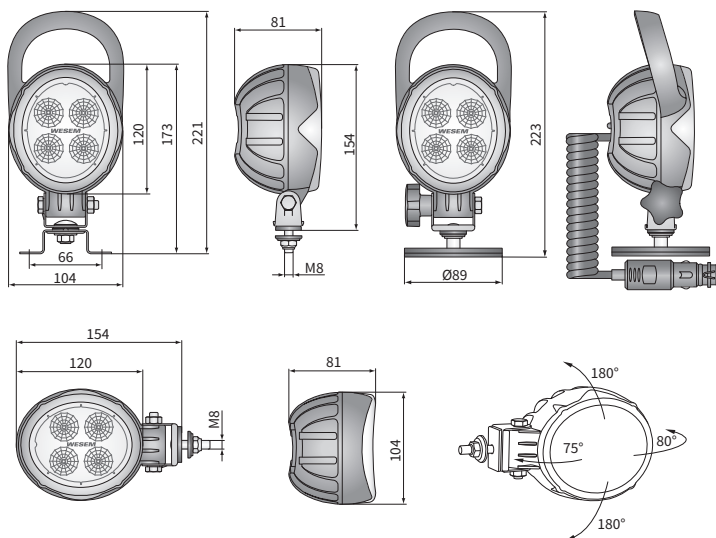

TECHNICAL DATA / FEATURES

- dimensions: 104x120x81, 120x104x81
- luminous flux of the LED module: 2000 lm, 1500 lm
- luminous flux of the lamp: 1600 lm, 1200 lm
- maximum power: 22W, 18W
- nominal voltage: 12V-24V DC
- permissible power supply voltage: 10.5V-30V DC
- source of light: 4 x LED
- colour temperature: 5700-7000K
- light distribution angle: 4°
- IP rating: IP67, IP69K, IP66
- work temperature: -40°C - +80°C
- housing's material: aluminium/plastic
- lens' material: plastic
- built-in connectors: AMP Faston 250, Deutsch DT, AMP SuperSeal 1.5
- other: protection:
 - against overheating
 - against reverse polarisation

The bracket parts are made of Inox steel.

Different colours of the frame are available: i.e. red, yellow (option).

It is possible to install needed connectors for a version with cable (on request).

Useful parts while installing:

- deutsch plug DT06-2S 2-pin - cat. No. A.07135
- AMP SuperSeal 1,5 plug 2-pin - cat. No. A.07137
- AMP Faston 250 plug 2-pin - cat. No. A.07138

DIMENSIONS

Cat. number	Luminous flux			IP rating	IP66	IP67	IP69K	Accessories		Mounting method	Bracket	M8	omega	Connectors				Packaging / pc	carton box
	2000 lm	1500 lm						LED module 12V-24V/ cable 0,5 m	installed vertically up					suspended	side	AMP Faston 250	Deutsch DT		
CRV2D.56200	✓					✓	✓	✓	✓	✓	✓							2	1
CRV2D.56206	✓					✓	✓	✓	✓	✓	✓							2	1
CRV2D.56207	✓						✓	✓	✓	✓	✓							2	1
CRV2D.56208	✓						✓	✓	✓	✓	✓							2	1
CRV2D.56203	✓						✓	✓	✓	✓	✓							2	1
CRV2B.58700		✓					✓	✓	✓	✓	✓							2	1
CRV2B.58706		✓				✓		✓	✓	✓	✓							2	1
CRV2B.58707		✓					✓	✓	✓	✓	✓							2	1
CRV2B.58708		✓					✓	✓	✓	✓	✓							2	1
CRV2D.56240	✓						✓	✓	✓	✓	✓							2	1
CRV2D.56247	✓						✓	✓	✓	✓	✓							2	1
CRV2B.58740		✓					✓	✓	✓	✓	✓							2	1
CRV2B.58747		✓					✓	✓	✓	✓	✓							2	1