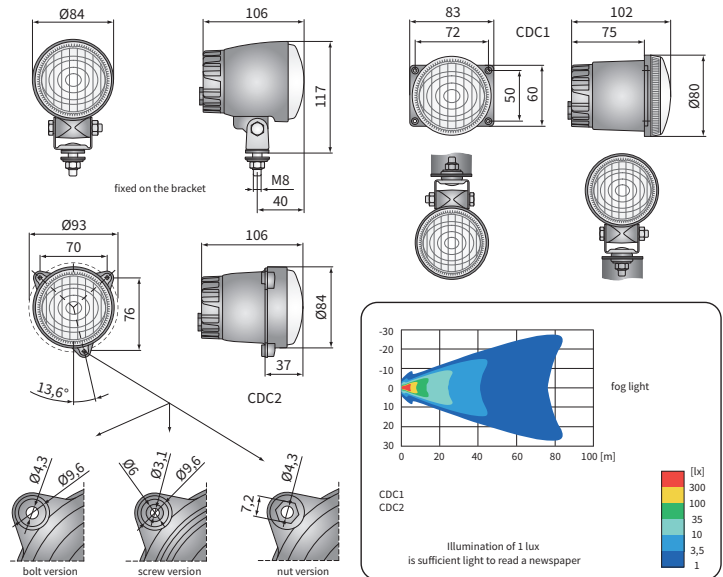

TECHNICAL DATA / FEATURES

- dimensions: $\phi 80 \times 102$, $\phi 84 \times 106$
- light functions: fog light
- function markings: F3
- maximum power: 9W
- nominal voltage: 12V-24V DC
- permissible power supply voltage: 10.5V-30V DC
- source of light: 3 x LED
- IP rating: IP67, IP69K, IP66
- work temperature: -40°C - $+80^{\circ}\text{C}$
- housing's material: aluminium/plastic
- lens' material: glass
- built-in connectors: AMP Faston 250, Deutsch DT
- other: protection:
 - against overheating
 - against reverse polarisation
- bracket made of Inox steel

ADDITIONAL INFORMATION

Universal lamps dedicated for small recess (CDC1) or in places with limited space for installation (CDC2).

The lamps comply with EMC Directive 2004/108/EC. They do not emit electromagnetic interference as well as they are resistant to it's influence. Lamps approved according to UNECE Regulation No 19, revision 04, as a light of class F3. Correct polarity required.

- AMP Faston 250 plug 2-pin - cat. No. A.07138
- AMP SuperSeal 1,5 plug 2-pin - cat. No. A.07137
- deutsch plug DT06-2S 2-pin - cat. No. A.07135

DIMENSIONS

Cat. number	Homologation code	Diameter		IP rating	Accessories			Mounting method	Bracket			Side			Connectors		
		$\phi 80$	$\phi 84$		LED module 12V-24V	cable 0,15 m	cable 0,5 m		4 bolts	M8	3 bolts	right	left	AMP Faston 250	Deutsch DT	AMP SuperSeal 1,5	Cap / Pin
CDC1.47210	075	✓					✓		✓								
CDC1.47200	075	✓			✓		✓		✓					✓			2
CDC1.47220	075	✓				✓	✓		✓						✓		2
CDC1.47211	075	✓				✓	✓		✓						✓		2
CDC2.48001	075		✓			✓	✓			✓							
CDC2.48004	075		✓		✓		✓			✓				✓			2
CDC2.48005	075		✓			✓	✓			✓					✓		2
CDC2.48002	075		✓			✓	✓			✓					✓		2
CDC2.48031	075		✓			✓	✓		✓								
CDC2.48033	075		✓		✓		✓		✓					✓			2
CDC2.48034	075		✓			✓	✓		✓						✓		2
CDC2.48032	075		✓			✓	✓		✓					✓			2