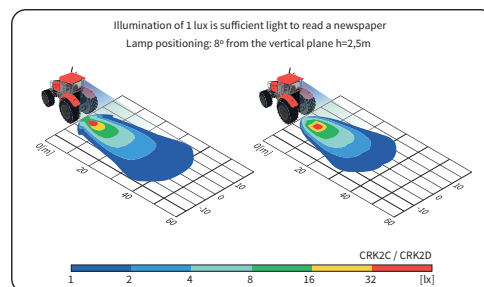

DIMENSIONS