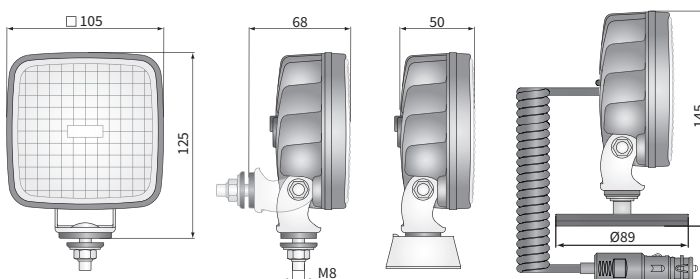

TECHNICAL DATA / FEATURES

- dimensions: 105x105x50
- function markings: AR
- luminous flux of the LED module: 2400 lm, 1600 lm, 800 lm
- luminous flux of the lamp: 2000 lm, 1300 lm, 650 lm
- maximum power: 27W, 22W, 11W
- nominal voltage: 12V-24V DC
- permissible power supply voltage: 10.5V-30V DC
- source of light: 18 x LED, 12 x LED, 6 x LED
- IP rating: IP67, IP69K
- work temperature: -40°C - +80°C
- housing's material: aluminium
- lens' material: plastic
- built-in connectors: Deutsch DT, AMP SuperSeal 1.5
- other: protection:
 - against overheating
 - against reverse polarisation

Correct polarity required.

Mounting: as a freestanding on body panels. They can be installed in any position (standing, hanging, on side).

It is possible to install needed connectors for a version with cable (on request).

Useful parts while installing:

AMP SuperSeal 1,5 plug 2-pin - cat. No. A.07137

deutsch plug DT06-2S 2-pin - cat. No. A.07135

DIMENSIONS

Cat. number	Homologation code	Luminous flux			Rated power			IP rating			Type			Accessories			Connectors			Bracket			Packaging / pc	
		2400 lm	1600 lm	800 lm	27W	22W	11W	IP67	IP69K	18 x LED	12 x LED	6 x LED	housing	black	white	LED module 12V-24V	cable 0.5 m	Deutsch DT	AMP SuperSeal 1,5	M8	omega	carton box		
CRK2F.57300	112	✓			✓			✓	✓	✓		✓	✓		✓	✓				✓		1		
CRK2F.57340	112	✓			✓			✓	✓	✓		✓	✓		✓	✓				✓		1		
CRK2F.57350	112	✓			✓			✓	✓	✓		✓	✓		✓	✓				✓		1		
CRK2C.54900	104		✓			✓		✓	✓	✓		✓	✓		✓	✓				✓		1		
CRK2C.54940	104		✓			✓		✓	✓	✓		✓	✓		✓	✓				✓		1		
CRK2C.54950	104		✓			✓		✓	✓	✓		✓	✓		✓	✓				✓		1		
CRK2C.54960	104		✓			✓		✓	✓	✓		✓	✓		✓	✓				✓		1		
CRK2C.54970	104		✓			✓		✓	✓	✓		✓	✓		✓	✓				✓		1		
CRK2C.54980	104		✓			✓		✓	✓	✓		✓	✓		✓	✓				✓		1		
CRK2D.55700	107			✓			✓	✓	✓	✓		✓	✓		✓	✓				✓		1		
CRK2D.55750	107			✓			✓	✓	✓	✓		✓	✓		✓	✓				✓		1		
CRK2D.55770	104			✓			✓	✓	✓	✓		✓	✓		✓	✓				✓		1		