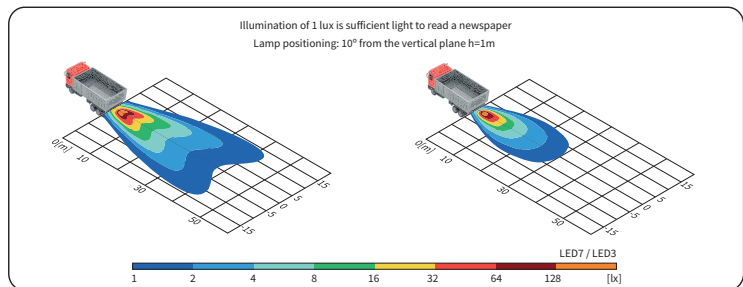

DIMENSIONS

Cat. number	Homologation code	Luminous flux		Rated power		IP rating			Type	Accessories		Mounting method				Bracket		Connectors					
		1500 lm	800 lm	19W	11W	IP66	IP67	IP69K		6 x LED	3 x LED	LED module 12V-24V	cable 0,5 m	installed vertically up	suspended	side	rear	M8	omega	AMP Faston 250	Deutsch DT	AMP SuperSeal 1.5	Cap / Pin
LED7.50902	083	✓		✓				✓	✓	✓	✓	✓	✓	✓	✓	✓	✓						
LED7.50906	083	✓		✓				✓	✓	✓	✓	✓	✓	✓	✓	✓	✓	✓	✓		2		
LED7.50907	083	✓		✓		✓			✓	✓	✓	✓	✓	✓	✓	✓	✓	✓	✓		2		
LED7.50909	083	✓		✓		✓			✓	✓	✓	✓	✓	✓	✓	✓	✓	✓	✓	✓	2		
LED7.50920	083	✓		✓		✓			✓	✓	✓	✓	✓	✓	✓	✓	✓	✓	✓	✓			
LED7.50925	083	✓		✓		✓			✓	✓	✓	✓	✓	✓	✓	✓	✓	✓	✓	✓			
LED7.50904	083	✓		✓		✓			✓	✓	✓	✓	✓	✓	✓	✓	✓	✓	✓	✓	2		
LED7.50905	083	✓		✓		✓			✓	✓	✓	✓	✓	✓	✓	✓	✓	✓	✓	✓	2		
LED3.47700	079		✓		✓						✓	✓	✓	✓	✓	✓	✓	✓	✓	✓			
LED3.47706	079		✓		✓			✓			✓	✓	✓	✓	✓	✓	✓	✓	✓	✓	2		
LED3.47707	079		✓		✓				✓		✓	✓	✓	✓	✓	✓	✓	✓	✓	✓	2		
LED3.47711	079		✓		✓				✓		✓	✓	✓	✓	✓	✓	✓	✓	✓	✓	2		
LED3.47720	079		✓		✓				✓		✓	✓	✓	✓	✓	✓	✓	✓	✓	✓	2		
LED3.47726	079		✓		✓			✓			✓	✓	✓	✓	✓	✓	✓	✓	✓	✓	2		
LED3.47727	079		✓		✓				✓		✓	✓	✓	✓	✓	✓	✓	✓	✓	✓	2		
LED3.47728	079		✓		✓				✓		✓	✓	✓	✓	✓	✓	✓	✓	✓	✓	2		
LED3.47704	079		✓		✓				✓		✓	✓	✓	✓	✓	✓	✓	✓	✓	✓			
LED3.47705	079		✓		✓				✓		✓	✓	✓	✓	✓	✓	✓	✓	✓	✓	2