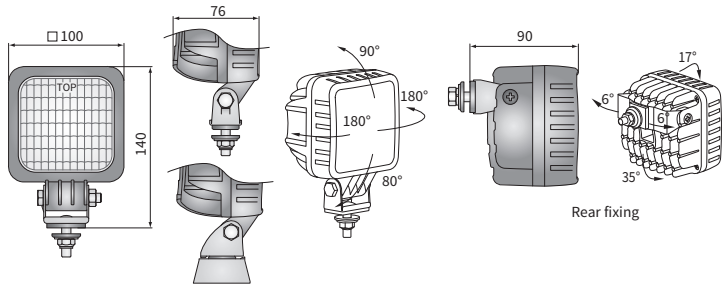

Correct polarity required.

Mounting: as a freestanding on body panels. They can be installed in any position (standing, hanging, on side).

It is possible to install needed connectors for a version with cable (on request).

Useful parts while installing:

- AMP Faston 250 plug 2-pin - cat. No. A.07138
- AMP SuperSeal 1,5 plug 2-pin - cat. No. A.07137
- deutsch plug DT06-2S 2-pin - cat. No. A.07135

DIMENSIONS

Cat. number	Homologation code	Luminous flux		Rated power		IP rating			Type	Accessories		Mounting method				Bracket		Connectors			
		1500 lm	800 lm	19W	11W	IP66	IP67	IP69K		6 x LED	3 x LED	LED module 12V-24V	cable 0,5 m	installed vertically up	suspended	side	rear	M8	omega	AMP Faston 250	Deutsch DT
LED7.50902	083	✓		✓				✓	✓	✓	✓	✓	✓	✓	✓	✓	✓				
LED7.50906	083	✓		✓				✓	✓	✓	✓	✓	✓	✓	✓	✓	✓	✓	✓		2
LED7.50907	083	✓		✓		✓			✓	✓	✓	✓	✓	✓	✓	✓	✓	✓	✓		2
LED7.50909	083	✓		✓		✓			✓	✓	✓	✓	✓	✓	✓	✓	✓	✓	✓	✓	2
LED7.50920	083	✓		✓		✓			✓	✓	✓	✓	✓	✓	✓	✓	✓	✓	✓	✓	
LED7.50925	083	✓		✓		✓			✓	✓	✓	✓	✓	✓	✓	✓	✓	✓	✓	✓	
LED7.50904	083	✓		✓		✓			✓	✓	✓	✓	✓	✓	✓	✓	✓	✓	✓	✓	2
LED7.50905	083	✓		✓		✓			✓	✓	✓	✓	✓	✓	✓	✓	✓	✓	✓	✓	2
LED3.47700	079		✓		✓						✓	✓	✓	✓	✓	✓	✓	✓	✓	✓	
LED3.47706	079		✓		✓			✓			✓	✓	✓	✓	✓	✓	✓	✓	✓	✓	2
LED3.47707	079		✓		✓				✓		✓	✓	✓	✓	✓	✓	✓	✓	✓	✓	2
LED3.47711	079		✓		✓				✓		✓	✓	✓	✓	✓	✓	✓	✓	✓	✓	2
LED3.47720	079		✓		✓				✓		✓	✓	✓	✓	✓	✓	✓	✓	✓	✓	2
LED3.47726	079		✓		✓			✓			✓	✓	✓	✓	✓	✓	✓	✓	✓	✓	2
LED3.47727	079		✓		✓				✓		✓	✓	✓	✓	✓	✓	✓	✓	✓	✓	2
LED3.47728	079		✓		✓				✓		✓	✓	✓	✓	✓	✓	✓	✓	✓	✓	2
LED3.47704	079		✓		✓				✓		✓	✓	✓	✓	✓	✓	✓	✓	✓	✓	
LED3.47705	079		✓		✓				✓		✓	✓	✓	✓	✓	✓	✓	✓	✓	✓	2