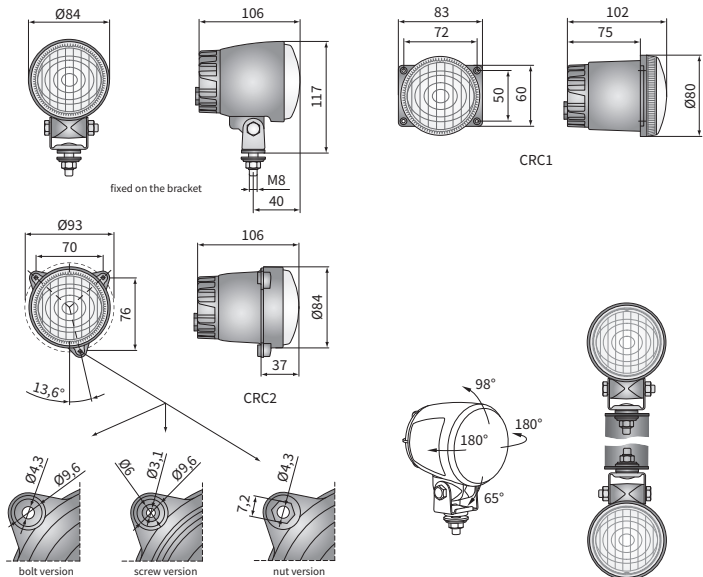

TECHNICAL DATA / FEATURES

- dimensions: $\phi 80 \times 102$, $\phi 84 \times 106$
- light functions: daytime running
- function markings: RL
- maximum power: 9W
- nominal voltage: 12V-24V DC
- permissible power supply voltage: 10.5V-30V DC
- source of light: 3 x LED
- IP rating: IP67, IP69K, IP66
- work temperature: $-40^{\circ}\text{C} - +80^{\circ}\text{C}$
- housing's material: aluminium/plastic
- lens' material: glass
- built-in connectors: AMP Faston 250, Deutsch DT
- other: protection:
 - against overheating
 - against reverse polarisation
- bracket made of Inox steel

Useful parts while installing:

- AMP Faston 250 plug 2-pin - cat. No. A.07138
- AMP SuperSeal 1,5 plug 2-pin - cat. No. A.07137
- deutsch plug DT06-2S 2-pin - cat. No. A.07135

DIMENSIONS

Cat. number	Homologation code	Diameter $\phi 80$ $\phi 84$	IP rating	Accessories IP66 IP67 IP69K	LED module 12V-24V/ cable 0.5 m cable 0.15 m	Mounting method in recess installed vertically up suspended	Bracket 4 bolts M8 3 screws 3 bolts 3 nuts	Connectors AMP Faston 250 Deutsch DT AMP SuperSeal 1,5
CRC1.48101	080	✓	✓	✓	✓	✓	✓	✓
CRC1.48121	080	✓	✓	✓	✓	✓	✓	✓
CRC1.48131	080	✓	✓	✓	✓	✓	✓	✓
CRC1.48111	080	✓	✓	✓	✓	✓	✓	✓
CRC2.48201	080	✓	✓	✓	✓	✓	✓	✓
CRC2.48203	080	✓	✓	✓	✓	✓	✓	✓
CRC2.48204	080	✓	✓	✓	✓	✓	✓	✓
CRC2.48202	080	✓	✓	✓	✓	✓	✓	✓
CRC2.48211	080	✓	✓	✓	✓	✓	✓	✓
CRC2.48213	080	✓	✓	✓	✓	✓	✓	✓

Cat. number	Homologation code	Diameter $\phi 80$ $\phi 84$	IP rating	Accessories IP66 IP67 IP69K	LED module 12V-24V/ cable 0.5 m cable 0.15 m	Mounting method in recess installed vertically up suspended	Bracket 4 bolts M8 3 screws 3 bolts 3 nuts	Connectors AMP Faston 250 Deutsch DT AMP SuperSeal 1,5
CRC2.48214	080	✓	✓	✓	✓	✓	✓	✓
CRC2.48212	080	✓	✓	✓	✓	✓	✓	✓
CRC2.48221	080	✓	✓	✓	✓	✓	✓	✓
CRC2.48223	080	✓	✓	✓	✓	✓	✓	✓
CRC2.48224	080	✓	✓	✓	✓	✓	✓	✓
CRC2.48222	080	✓	✓	✓	✓	✓	✓	✓
CRC2.48231	080	✓	✓	✓	✓	✓	✓	✓
CRC2.48233	080	✓	✓	✓	✓	✓	✓	✓
CRC2.48234	080	✓	✓	✓	✓	✓	✓	✓
CRC2.48232	080	✓	✓	✓	✓	✓	✓	✓