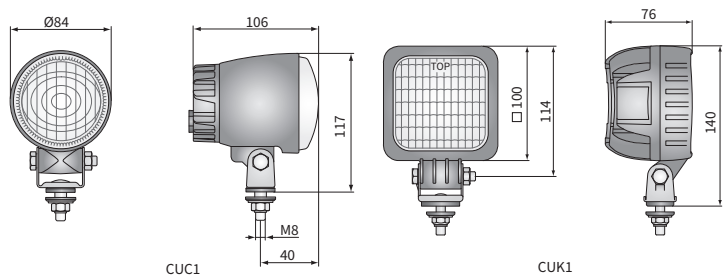

## TECHNICAL DATA / FEATURES

- dimensions: 100x100x76,  $\phi$ 84x106
- maximum power: 12W, 14W, 9W, 5W
- nominal voltage: 12V-24V DC, 12V-48V DC
- permissible power supply voltage: 10.5V-30V DC, 10.5V-60V DC
- source of light: 6 x LED, 3 x LED, 1 x LED
- colour of light: dark blue
- IP rating: IP67, IP69K, IP66
- work temperature: -40°C - +80°C
- housing's material: aluminium/plastic
- lens' material: plastic, glass
- built-in connectors: AMP Faston 250, Deutsch DT, AMP SuperSeal 1.5
- other: protection:
  - against overheating
  - against reverse polarisation
 bracket made of Inox steel

Correct polarity required.

Mounting: as a freestanding on body panels. CUC1 can be installed in an upright or upside down position while CUK1 in any position.

It is possible to install needed connectors for a version with cable (on request).

## DIMENSIONS

Cat. number	Shape		Light functions		Lens material		Rated power				Type			IP rating			Accessories				Connectors			
	square	round	warning	security safety	plastic	glass	14W	12W	9W	5W	6 x LED	3 x LED	1 x LED	IP66	IP67	IP69K	LED module 12V-24V	LED module 12V-48V	cable 0.5 m	cable 0,15 m	AMP Faston 250	Deutsch DT	AMP SuperSeal 1.5	Cap / Pin
<b>CUK1.48800</b>	✓		✓	✓	✓					✓				✓	✓	✓	✓				✓			
<b>CUK1.48806</b>	✓		✓	✓	✓									✓	✓	✓	✓				✓			2
CUK1.48807	✓		✓	✓	✓									✓	✓	✓	✓					✓		2
<b>CUK1.48808</b>	✓		✓	✓	✓									✓	✓	✓	✓					✓		2
<b>CUK1.48840</b>	✓		✓	✓	✓					✓				✓	✓	✓	✓							
<b>CUK1.48846</b>	✓		✓	✓	✓					✓				✓	✓	✓	✓				✓			2
CUK1.48847	✓		✓	✓	✓					✓				✓	✓	✓	✓					✓		2
CUK1.48848	✓		✓	✓	✓					✓				✓	✓	✓	✓					✓		2
<b>CUC1.48601</b>		✓	✓	✓	✓	✓						✓		✓	✓	✓	✓				✓			2
<b>CUC1.48603</b>		✓	✓	✓	✓	✓						✓		✓	✓	✓	✓				✓			2
CUC1.48604		✓	✓	✓	✓	✓						✓		✓	✓	✓	✓					✓		2
CUC1.48602		✓	✓	✓	✓	✓						✓		✓	✓	✓	✓					✓		2
<b>CUC1.48641</b>		✓	✓	✓	✓	✓						✓		✓	✓	✓	✓					✓		2
<b>CUC1.48643</b>		✓	✓	✓	✓	✓						✓		✓	✓	✓	✓					✓		2
CUC1.48644		✓	✓	✓	✓	✓						✓		✓	✓	✓	✓					✓		2
CUC1.48642		✓	✓	✓	✓	✓						✓		✓	✓	✓	✓					✓		2