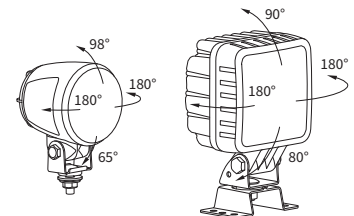

## TECHNICAL DATA / FEATURES

- dimensions: 100x100x76,  $\phi$ 84x106
- maximum power: 12W, 14W, 9W, 5W
- nominal voltage: 12V-24V DC, 12V-48V DC
- permissible power supply voltage: 10.5V-30V DC, 10.5V-60V DC
- source of light: 6 x LED, 3 x LED, 1 x LED
- colour of light: dark blue
- IP rating: IP67, IP69K, IP66
- work temperature: -40°C - +80°C
- housing's material: aluminium/plastic
- lens' material: plastic, glass
- built-in connectors: AMP Faston 250, Deutsch DT, AMP SuperSeal 1.5
- other: protection:
  - against overheating
  - against reverse polarisation
 bracket made of Inox steel

Correct polarity required.

Mounting: as a freestanding on body panels. CUC1 can be installed in an upright or upside down position while CUK1 in any position.

It is possible to install needed connectors for a version with cable (on request).

## DIMENSIONS

Cat. number	Shape		Light functions		Lens material		Rated power				Type			IP rating			Accessories				Connectors			
	square	round	warning	security safety	plastic	glass	14W	12W	9W	5W	6 x LED	3 x LED	1 x LED	IP66	IP67	IP69K	LED module 12V-24V	LED module 12V-48V	cable 0.5 m	cable 0,15 m	AMP Faston 250	Deutsch DT	AMP SuperSeal 1.5	Cap / Pin
<b>CUK1.48800</b>	✓		✓	✓	✓					✓				✓	✓	✓	✓				✓			
<b>CUK1.48806</b>	✓		✓	✓	✓									✓	✓	✓	✓				✓			2
CUK1.48807	✓		✓	✓	✓									✓	✓	✓	✓					✓		2
<b>CUK1.48808</b>	✓		✓	✓	✓									✓	✓	✓	✓					✓		2
<b>CUK1.48840</b>	✓		✓	✓	✓					✓				✓	✓	✓	✓							
<b>CUK1.48846</b>	✓		✓	✓	✓					✓				✓	✓	✓	✓				✓			2
CUK1.48847	✓		✓	✓	✓					✓				✓	✓	✓	✓					✓		2
CUK1.48848	✓		✓	✓	✓					✓				✓	✓	✓	✓					✓		2
<b>CUC1.48601</b>		✓	✓	✓	✓	✓						✓		✓	✓	✓	✓				✓			2
<b>CUC1.48603</b>		✓	✓	✓	✓	✓						✓		✓	✓	✓	✓				✓			2
CUC1.48604		✓	✓	✓	✓	✓						✓		✓	✓	✓	✓					✓		2
CUC1.48602		✓	✓	✓	✓	✓						✓		✓	✓	✓	✓					✓		2
<b>CUC1.48641</b>		✓	✓	✓	✓	✓						✓		✓	✓	✓	✓					✓		2
<b>CUC1.48643</b>		✓	✓	✓	✓	✓						✓		✓	✓	✓	✓					✓		2
CUC1.48644		✓	✓	✓	✓	✓						✓		✓	✓	✓	✓					✓		2
CUC1.48642		✓	✓	✓	✓	✓						✓		✓	✓	✓	✓					✓		2