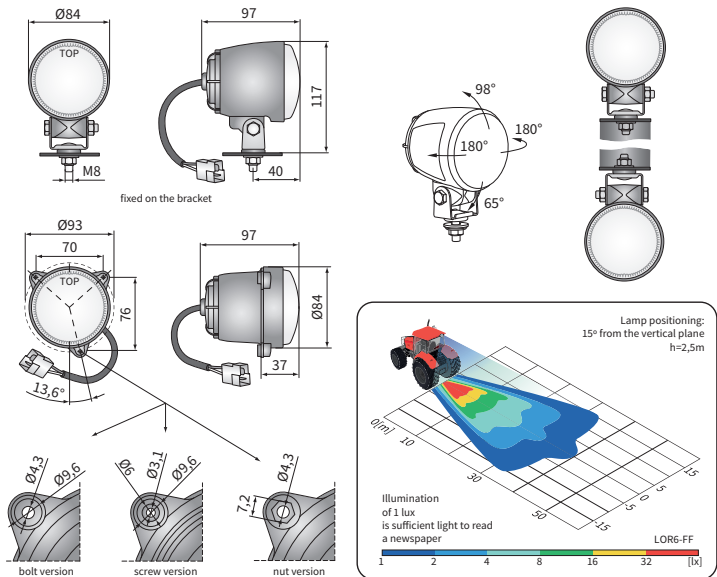

TECHNICAL DATA / FEATURES

- dimensions: $\phi 84 \times 97$
- source of light: H3
- maximum power: 70W
- nominal voltage: 12V-24V DC
- optics: FF
- light distribution angle: $40^\circ \times 22^\circ$
- IP rating: IP66, IP69K
- housing's material: plastic
- housing's colour: black
- lens' material: glass
- built-in connectors: AMP Faston 250, Deutsch DT

Versions with the bracket can be installed on a vehicle in an upright or upside-down position.

It is possible to install needed connectors on wire (on request).

Useful parts while installing:

- AMP Faston 250 plug 2-pin - cat. No. A.07138
- AMP SuperSeal 1,5 plug 2-pin - cat. No. A.07137
- deutsch plug DT06-2S 2-pin - cat. No. A.07135

DIMENSIONS

Cat. number	Hella Catal. No.	Cobo Catal. No.	IP rating		Accessories			Mounting method			Connectors			Packaging / pc	
			IP66	IP69K	bulb H3 12V	bulb H3 24V	cable 0,2 m	in recess	installed vertically up	suspended	AMP Faston 250	Deutsch DT	AMP SuperSeal 1,5	Cap / Pin	carton box
LOR6.41557	1G0 996 176-111	05.1190.0000	✓	✓										2	1
LOR6.41558			✓	✓	✓									2	1
LOR6.41551	1G0 996 176-001		✓	✓			✓							2	1
LOR6.41552			✓	✓	✓		✓							2	1
LOR6.41584			✓	✓		✓								2	1
LOR6.41553			✓	✓	✓		✓							2	1
LOR6.41556			✓	✓		✓	✓							2	1
LOR6.41571	1G0 996 176-021		✓	✓				✓			✓			2	1
LOR6.41572			✓	✓	✓			✓			✓			2	1
LOR6.41561	1G0 996 176-021		✓	✓			✓				✓			2	1
LOR6.41562			✓	✓	✓		✓				✓			2	1
LOR6.41567			✓	✓	✓		✓				✓			2	1
LOR6.41586			✓	✓	✓		✓				✓			2	1
LOR6.41585			✓	✓	✓		✓				✓			2	1
LOR6.41542			✓	✓	✓		✓				✓			2	1
LOR6.41564			✓	✓	✓		✓				✓			2	1
LOR6.41576			✓	✓	✓		✓				✓			2	1