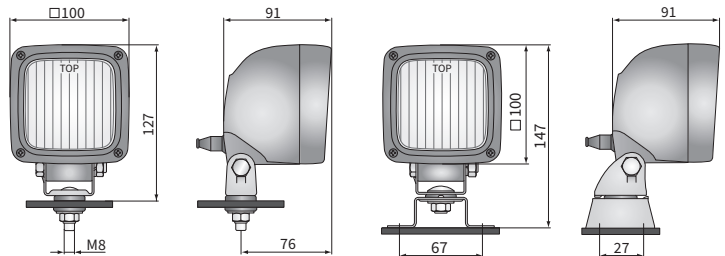

TECHNICAL DATA / FEATURES

- dimensions: 100x100x91
- light functions: fog light
- function markings: B
- reference mark: -
- source of light: H3
- maximum power: 70W
- nominal voltage: 12V-24V DC
- optics: standard
- IP rating: IP66, IP69K
- housing's material: plastic
- housing's colour: black
- lens' material: glass
- lens' colour: clear
- mounting: M8, omega
- built-in connectors: AMP Faston 250
- other (optional): shock absorber

ADDITIONAL INFORMATION

Mounting: factory prepared places, built-in to vehicle's recess, as a freestanding on the body work. They can be installed in any position (standing, hanging, on side).

It is possible to install needed connectors on wire (on request).

Useful parts while installing:

- AMP Faston 250 plug 2-pin - cat. No. A.07138
- AMP SuperSeal 1,5 plug 2-pin - cat. No. A.07137
- deutsch plug DT06-2S 2-pin - cat. No. A.07135

DIMENSIONS

Cat. number	Hella Catal. No.	Homologation code	IP rating		Accessories				Bracket		Side			Connectors					Packaging / pc	carton box	
			IP66	IP69K	bulb H3 12V	bulb H3 24V	shock absorber	hermetic grommet	M8	omega	right	left	AMP Faston 250	Deutsch DT	AMP SuperSeal 1,5	Cap / Pin					
HK1.42300		052	✓	✓					✓		✓	✓	✓	✓	✓	✓	✓	✓	✓	✓	1
HK1.42301		052	✓	✓	✓				✓		✓	✓	✓	✓	✓	✓	✓	✓	✓	✓	1
HK1.42304	2ZR 997 506-391	052	✓	✓		✓			✓		✓	✓	✓	✓	✓	✓	✓	✓	✓	✓	1
HK1.42302		052	✓	✓						✓	✓	✓	✓	✓	✓	✓	✓	✓	✓	✓	1
HK1.42303		052	✓	✓	✓					✓	✓	✓	✓	✓	✓	✓	✓	✓	✓	✓	1
HK1.42320		052	✓	✓			✓			✓	✓	✓	✓	✓	✓	✓	✓	✓	✓	✓	1
HK1.42321		052	✓	✓	✓		✓	✓		✓	✓	✓	✓	✓	✓	✓	✓	✓	✓	✓	1
HK1.42322		052	✓	✓	✓		✓	✓		✓	✓	✓	✓	✓	✓	✓	✓	✓	✓	✓	1
HK1.42310		052	✓					✓		✓	✓	✓	✓	✓	✓	✓	✓	✓	✓	✓	1