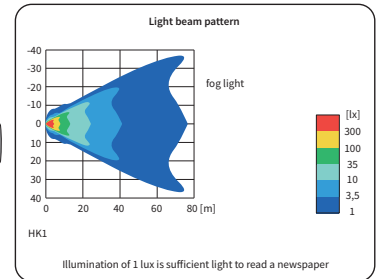

DIMENSIONS