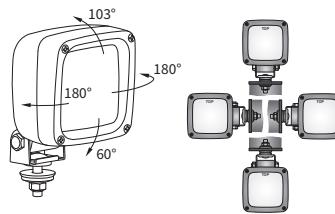

TECHNICAL DATA / FEATURES

- dimensions: 100x100x91
- light functions: fog light
- function markings: B
- reference mark: -
- source of light: H3
- maximum power: 70W
- nominal voltage: 12V-24V DC
- optics: standard
- IP rating: IP66, IP69K
- housing's material: plastic
- housing's colour: black
- lens' material: glass
- lens' colour: clear
- mounting: M8, omega
- built-in connectors: AMP Faston 250
- other (optional): shock absorber

ADDITIONAL INFORMATION

Mounting: factory prepared places, built-in to vehicle's recess, as a freestanding on the body work. They can be installed in any position (standing, hanging, on side).

It is possible to install needed connectors on wire (on request).

Useful parts while installing:

- AMP Faston 250 plug 2-pin - cat. No. A.07138
- AMP SuperSeal 1,5 plug 2-pin - cat. No. A.07137
- deutsch plug DT06-2S 2-pin - cat. No. A.07135

DIMENSIONS

Cat. number	Hella Catal. No.	Homologation code	IP rating		Accessories				Bracket		Side			Connectors					Packaging / pc	carton box	
			IP66	IP69K	bulb H3 12V	bulb H3 24V	shock absorber	hermetic grommet	M8	omega	right	left	AMP Faston 250	Deutsch DT	AMP SuperSeal 1,5	Cap / Pin					
HK1.42300		052	✓	✓					✓		✓	✓	✓	✓	✓	✓	✓	✓	✓	✓	1
HK1.42301		052	✓	✓	✓				✓		✓	✓	✓	✓	✓	✓	✓	✓	✓	✓	1
HK1.42304	2ZR 997 506-391	052	✓	✓		✓			✓		✓	✓	✓	✓	✓	✓	✓	✓	✓	✓	1
HK1.42302		052	✓	✓						✓	✓	✓	✓	✓	✓	✓	✓	✓	✓	✓	1
HK1.42303		052	✓	✓	✓					✓	✓	✓	✓	✓	✓	✓	✓	✓	✓	✓	1
HK1.42320		052	✓	✓			✓			✓	✓	✓	✓	✓	✓	✓	✓	✓	✓	✓	1
HK1.42321		052	✓	✓	✓		✓	✓		✓	✓	✓	✓	✓	✓	✓	✓	✓	✓	✓	1
HK1.42322		052	✓	✓	✓		✓	✓		✓	✓	✓	✓	✓	✓	✓	✓	✓	✓	✓	1
HK1.42310		052	✓					✓		✓	✓	✓	✓	✓	✓	✓	✓	✓	✓	✓	1