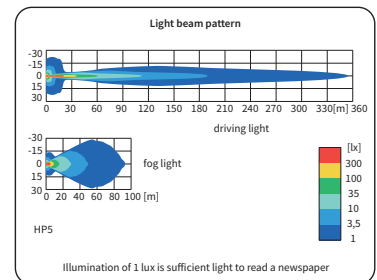

## TECHNICAL DATA / FEATURES

- dimensions: 220x123x120
- light functions: fog light, driving, position
- function markings: B, HR, A
- reference mark: -, 30
- source of light: H3, T4W
- maximum power: 100W, 4W
- nominal voltage: 12V-24V DC
- optics: standard
- IP rating: IP56
- housing's material: plastic
- housing's colour: black, chrome-plated
- lens' material: glass
- lens' colour: clear, blue
- mounting: M10
- built-in connectors: -
- other: stone guard (option)  
the mount steel-reinforced

## DIMENSIONS

Cat. number	Homologation code	Light functions			Lens colour		housing	chrome-plated		Accessories	Side				Connectors			Packaging / pc	carton box	
		fog light	driving	position	clear	blue		black	chrome-plated		bulb H3 12V	bulb H3 24V	bulb T4W	stone guard	light cover	cable 0,15 m	right			left
<b>HP5.22386</b>	225	✓			✓			✓					✓	✓	✓					1
HP5.36387	225	✓			✓			✓					✓	✓	✓					1
<b>HP5.26786</b>	225	✓			✓				✓				✓	✓	✓					1
HP5.17587	225	✓			✓								✓	✓	✓					1
<b>HP5.22486</b>	224		✓	✓	✓			✓					✓	✓	✓					1
HP5.36287	224		✓	✓	✓			✓					✓	✓	✓					1
HP5.22687	224		✓	✓	✓			✓					✓	✓	✓					1
<b>HP5.26586</b>	224		✓	✓	✓								✓	✓	✓					1
HP5.17387	224		✓	✓	✓								✓	✓	✓					1
HP5.36487	224		✓	✓	✓								✓	✓	✓					1
<b>HP5.40786</b>	224		✓	✓		✓		✓					✓	✓	✓					1
HP5.40987	224		✓	✓		✓		✓					✓	✓	✓					1
<b>HP5.40486</b>	224		✓	✓		✓							✓	✓	✓					1
HP5.40687	224		✓	✓		✓		✓					✓	✓	✓					1