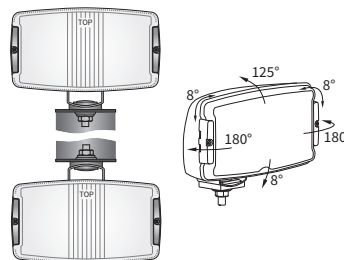

## TECHNICAL DATA / FEATURES

- dimensions: 220x123x120
- light functions: fog light, driving, position
- function markings: B, HR, A
- reference mark: -, 30
- source of light: H3, T4W
- maximum power: 100W, 4W
- nominal voltage: 12V-24V DC
- optics: standard
- IP rating: IP56
- housing's material: plastic
- housing's colour: black, chrome-plated
- lens' material: glass
- lens' colour: clear, blue
- mounting: M10
- built-in connectors: -
- other: stone guard (option)  
the mount steel-reinforced

## ADDITIONAL INFORMATION

To be mounted at the front of the car or truck. They can be installed in an upright or upside down position.

The bracket parts, in chrome-plated version, are made of Inox steel.

It is possible to install needed connectors on wire (on request).

Additional equipment:

- stone guard - cat. No. A37800
- lens cover - cat. No. A.25581

Replacement parts:

- position light bulb holder - cat. No. A.05921

## DIMENSIONS

Cat. number	Homologation code	Light functions			Lens colour		housing	chrome-plated		Accessories	Side				Connectors			Packaging / pc	carton box	
		fog light	driving	position	clear	blue		black	chrome-plated		bulb H3 12V	bulb H3 24V	bulb T4W	stone guard	light cover	cable 0,15 m	right			left
<b>HP5.22386</b>	225	✓			✓			✓					✓	✓	✓					1
HP5.36387	225	✓			✓			✓					✓	✓	✓					1
<b>HP5.26786</b>	225	✓			✓				✓				✓	✓	✓					1
HP5.17587	225	✓			✓								✓	✓	✓					1
<b>HP5.22486</b>	224		✓	✓	✓			✓					✓	✓	✓					1
HP5.36287	224		✓	✓	✓			✓					✓	✓	✓					1
HP5.22687	224		✓	✓	✓			✓					✓	✓	✓					1
<b>HP5.26586</b>	224		✓	✓	✓								✓	✓	✓					1
HP5.17387	224		✓	✓	✓								✓	✓	✓					1
HP5.36487	224		✓	✓	✓								✓	✓	✓					1
<b>HP5.40786</b>	224		✓	✓		✓		✓					✓	✓	✓					1
HP5.40987	224		✓	✓		✓		✓					✓	✓	✓					1
<b>HP5.40486</b>	224		✓	✓		✓							✓	✓	✓					1
HP5.40687	224		✓	✓		✓		✓					✓	✓	✓					1