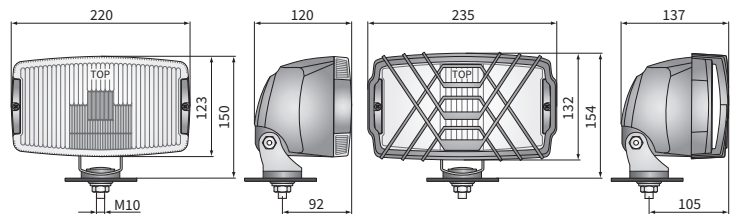

## TECHNICAL DATA / FEATURES

- dimensions: 220x123x120
- light functions: fog light, driving, position
- function markings: B, HR, A
- reference mark: -, 30
- source of light: H3, T4W
- maximum power: 100W, 4W
- nominal voltage: 12V-24V DC
- optics: standard
- IP rating: IP56
- housing's material: plastic
- housing's colour: black, chrome-plated
- lens' material: glass
- lens' colour: clear, blue
- mounting: M10
- built-in connectors: -
- other: stone guard (option)  
the mount steel-reinforced

## ADDITIONAL INFORMATION

To be mounted at the front of the car or truck. They can be installed in an upright or upside down position.

The bracket parts, in chrome-plated version, are made of Inox steel.

It is possible to install needed connectors on wire (on request).

Additional equipment:

- stone guard - cat. No. A37800
- lens cover - cat. No. A.25581

Replacement parts:

- position light bulb holder - cat. No. A.05921

## DIMENSIONS

Cat. number	Homologation code	Light functions			Lens colour		housing	chrome-plated		Accessories	Side				Connectors			Packaging / pc	carton box	
		fog light	driving	position	clear	blue		black	chrome-plated		bulb H3 12V	bulb H3 24V	bulb T4W	stone guard	light cover	cable 0,15 m	right			left
<b>HP5.22386</b>	225	✓			✓			✓					✓	✓	✓					1
HP5.36387	225	✓			✓			✓					✓	✓	✓					1
<b>HP5.26786</b>	225	✓			✓				✓				✓	✓	✓					1
HP5.17587	225	✓			✓								✓	✓	✓					1
<b>HP5.22486</b>	224		✓	✓	✓			✓					✓	✓	✓					1
HP5.36287	224		✓	✓	✓			✓					✓	✓	✓					1
HP5.22687	224		✓	✓	✓			✓					✓	✓	✓					1
<b>HP5.26586</b>	224		✓	✓	✓								✓	✓	✓					1
HP5.17387	224		✓	✓	✓								✓	✓	✓					1
HP5.36487	224		✓	✓	✓								✓	✓	✓					1
<b>HP5.40786</b>	224		✓	✓		✓		✓					✓	✓	✓					1
HP5.40987	224		✓	✓		✓		✓					✓	✓	✓					1
<b>HP5.40486</b>	224		✓	✓		✓							✓	✓	✓					1
HP5.40687	224		✓	✓		✓		✓					✓	✓	✓					1