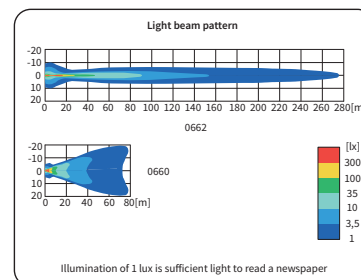

**TECHNICAL DATA / FEATURES**

- dimensions: 241x135x90
- light functions: fog light, driving, position
- function markings: B, HR, A
- reference mark: -, 20
- source of light: H3, T4W
- maximum power: 70W, 4W
- nominal voltage: 12V-24V DC
- optics: standard
- IP rating: IP54
- housing's material: plastic
- housing's colour: black
- lens' material: glass
- lens' colour: clear, blue
- mounting: M10
- built-in connectors: -
- other: the mount steel-reinforced

position light bulb holder - cat. No. A.05921

**DIMENSIONS**

Cat. number	Hella Catal. No.	Homologation code	Light functions			Lens colour		frame	black	chrome-plated	Accessories	bulb H3 12V	bulb H3 24V	bulb T4W	cable 0,15 m	Side			Connectors			Packaging / pc	
			fog light	driving	position	clear	blue									right	left	AMP Faston 250	Deutscht DT	AMP SuperSeal 1,5	carton	box	
0660.43200	1NE 006 300-071	660	✓			✓			✓					✓	✓	✓	✓					1	
0660.43210	1NE 006 300-011	660	✓			✓			✓					✓	✓	✓	✓					1	
0660.43211	1NE 006 300-011	660	✓			✓			✓		✓			✓	✓	✓	✓					1	
0662.43300	1FE 006 300-041	662		✓	✓	✓			✓					✓	✓	✓	✓					1	
0662.43302		662		✓	✓	✓			✓					✓	✓	✓	✓					1	
0662.43310	1FE 006 300-001	662		✓	✓	✓			✓					✓	✓	✓	✓					1	
0662.43311	1FE 006 300-001	662		✓	✓	✓			✓		✓			✓	✓	✓	✓					1	
0662.43320		662		✓	✓	✓			✓					✓	✓	✓	✓					1	
0662.43321		662		✓	✓	✓			✓		✓			✓	✓	✓	✓					1	
0662.43330	1FE 006 300-261	662		✓	✓	✓			✓					✓	✓	✓	✓					1	
0662.43332	1FE 006 300-261	662		✓	✓	✓			✓			✓		✓	✓	✓	✓					1	