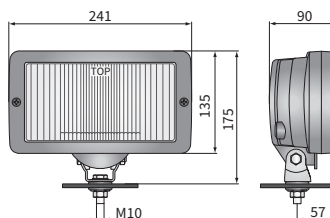

**TECHNICAL DATA / FEATURES**

- dimensions: 241x135x90
- light functions: fog light, driving, position
- function markings: B, HR, A
- reference mark: -, 20
- source of light: H3, T4W
- maximum power: 70W, 4W
- nominal voltage: 12V-24V DC
- optics: standard
- IP rating: IP54
- housing's material: plastic
- housing's colour: black
- lens' material: glass
- lens' colour: clear, blue
- mounting: M10
- built-in connectors: -
- other: the mount steel-reinforced

**ADDITIONAL INFORMATION**

To be mounted at the front of the car or truck. They can be installed in an upright or upside down position.

It is possible to install needed connectors on wire (on request).

Replacement parts:

position light bulb holder - cat. No. A.05921

**DIMENSIONS**

Cat. number	Hella Catal. No.	Homologation code	Light functions			Lens colour		frame	black	chrome-plated	Accessories	bulb H3 12V	bulb H3 24V	bulb T4W	cable 0,15 m	Side			Connectors			Packaging / pc	
			fog light	driving	position	clear	blue									right	left	AMP Faston 250	Deutscht DT	AMP SuperSeal 1,5	carton	box	
0660.43200	1NE 006 300-071	660	✓			✓			✓					✓	✓	✓	✓					1	
0660.43210	1NE 006 300-011	660	✓			✓			✓					✓	✓	✓	✓					1	
0660.43211	1NE 006 300-011	660	✓			✓			✓		✓			✓	✓	✓	✓					1	
0662.43300	1FE 006 300-041	662		✓	✓	✓			✓					✓	✓	✓	✓					1	
0662.43302		662		✓	✓	✓			✓					✓	✓	✓	✓					1	
0662.43310	1FE 006 300-001	662		✓	✓	✓			✓					✓	✓	✓	✓					1	
0662.43311	1FE 006 300-001	662		✓	✓	✓			✓		✓			✓	✓	✓	✓					1	
0662.43320		662		✓	✓	✓			✓					✓	✓	✓	✓					1	
0662.43321		662		✓	✓	✓			✓		✓			✓	✓	✓	✓					1	
0662.43330	1FE 006 300-261	662		✓	✓	✓			✓					✓	✓	✓	✓					1	
0662.43332	1FE 006 300-261	662		✓	✓	✓			✓			✓		✓	✓	✓	✓					1	