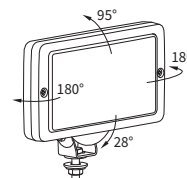

**TECHNICAL DATA / FEATURES**

- dimensions: 241x135x90
- light functions: fog light, driving, position
- function markings: B, HR, A
- reference mark: -, 20
- source of light: H3, T4W
- maximum power: 70W, 4W
- nominal voltage: 12V-24V DC
- optics: standard
- IP rating: IP54
- housing's material: plastic
- housing's colour: black
- lens' material: glass
- lens' colour: clear, blue
- mounting: M10
- built-in connectors: -
- other: the mount steel-reinforced

**ADDITIONAL INFORMATION**

To be mounted at the front of the car or truck. They can be installed in an upright or upside down position.

It is possible to install needed connectors on wire (on request).

Replacement parts:

position light bulb holder - cat. No. A.05921

**DIMENSIONS**

Cat. number	Hella Catal. No.	Homologation code	Light functions			Lens colour		frame	black	chrome-plated	Accessories	bulb H3 12V	bulb H3 24V	bulb T4W	cable 0,15 m	Side			Connectors			Packaging / pc	
			fog light	driving	position	clear	blue									right	left	AMP Faston 250	Deutscht DT	AMP SuperSeal 1,5	carton	box	
0660.43200	1NE 006 300-071	660	✓			✓			✓					✓	✓	✓	✓					1	
0660.43210	1NE 006 300-011	660	✓			✓			✓					✓	✓	✓	✓					1	
0660.43211	1NE 006 300-011	660	✓			✓			✓		✓			✓	✓	✓	✓					1	
0662.43300	1FE 006 300-041	662		✓	✓	✓			✓					✓	✓	✓	✓					1	
0662.43302		662		✓	✓	✓			✓					✓	✓	✓	✓					1	
0662.43310	1FE 006 300-001	662		✓	✓	✓			✓					✓	✓	✓	✓					1	
0662.43311	1FE 006 300-001	662		✓	✓	✓			✓		✓			✓	✓	✓	✓					1	
0662.43320		662		✓	✓	✓			✓					✓	✓	✓	✓					1	
0662.43321		662		✓	✓	✓			✓		✓			✓	✓	✓	✓					1	
0662.43330	1FE 006 300-261	662		✓	✓	✓			✓					✓	✓	✓	✓					1	
0662.43332	1FE 006 300-261	662		✓	✓	✓			✓			✓		✓	✓	✓	✓					1	