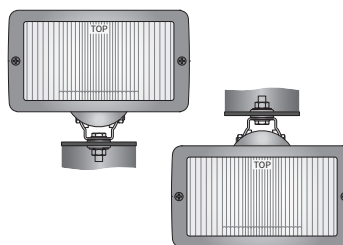

**TECHNICAL DATA / FEATURES**

- dimensions: 241x135x90
- light functions: fog light, driving, position
- function markings: B, HR, A
- reference mark: -, 20
- source of light: H3, T4W
- maximum power: 70W, 4W
- nominal voltage: 12V-24V DC
- optics: standard
- IP rating: IP54
- housing's material: plastic
- housing's colour: black
- lens' material: glass
- lens' colour: clear, blue
- mounting: M10
- built-in connectors: -
- other: the mount steel-reinforced

**ADDITIONAL INFORMATION**

To be mounted at the front of the car or truck. They can be installed in an upright or upside down position.

It is possible to install needed connectors on wire (on request).

Replacement parts:

position light bulb holder - cat. No. A.05921

**DIMENSIONS**

Cat. number	Hella Catal. No.	Homologation code	Light functions			Lens colour		frame	black	chrome-plated	Accessories	bulb H3 12V	bulb H3 24V	bulb T4W	cable 0,15 m	Side			Connectors			Packaging / pc	
			fog light	driving	position	clear	blue									right	left	AMP Faston 250	Deutscht DT	AMP SuperSeal 1,5	carton	box	
0660.43200	1NE 006 300-071	660	✓			✓			✓					✓	✓	✓	✓					1	
0660.43210	1NE 006 300-011	660	✓			✓			✓					✓	✓	✓	✓					1	
0660.43211	1NE 006 300-011	660	✓			✓			✓		✓			✓	✓	✓	✓					1	
0662.43300	1FE 006 300-041	662		✓	✓	✓			✓					✓	✓	✓	✓					1	
0662.43302		662		✓	✓	✓			✓					✓	✓	✓	✓					1	
0662.43310	1FE 006 300-001	662		✓	✓	✓			✓					✓	✓	✓	✓					1	
0662.43311	1FE 006 300-001	662		✓	✓	✓			✓		✓			✓	✓	✓	✓					1	
0662.43320		662		✓	✓	✓			✓					✓	✓	✓	✓					1	
0662.43321		662		✓	✓	✓			✓		✓			✓	✓	✓	✓					1	
0662.43330	1FE 006 300-261	662		✓	✓	✓			✓					✓	✓	✓	✓					1	
0662.43332	1FE 006 300-261	662		✓	✓	✓			✓			✓		✓	✓	✓	✓					1	