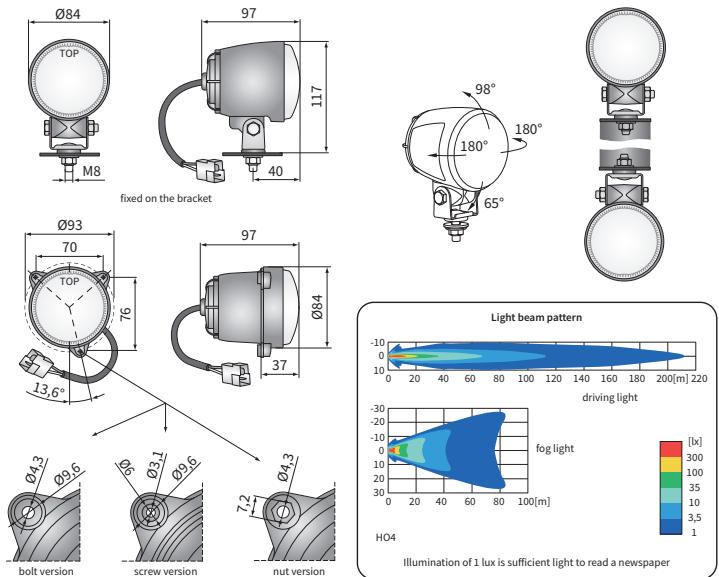

TECHNICAL DATA / FEATURES

- dimensions: $\phi 84 \times 97$
- light functions: fog light, driving
- function markings: B, HR
- reference mark: -, 12.5
- source of light: H3
- maximum power: 70W
- nominal voltage: 12V-24V DC
- optics: standard
- IP rating: IP66
- housing's material: plastic
- housing's colour: black
- lens' material: glass
- lens' colour: clear, blue
- mounting: M8, 3 bolts, 3 nuts
- built-in connectors: AMP Faston 250, Deutsch DT
- other (optional): blister pack

Useful parts while installing:

- Deutsch plug DT06-2S 2-pin - cat. No. A.07135
- AMP SuperSeal 1,5 plug 2-pin - cat. No. A.07137
- AMP Faston 250 plug 2-pin - cat. No. A.07138

DIMENSIONS

Cat. number	Homologation code	Light functions		Lens colour		Accessories			Mounting method			Bracket			Side		Connectors			Packaging / pc	
		fog light	driving	clear	blue	bulb H3 12V	bulb H3 24V	cable 0.2 m	in recess	installed vertically up	suspended	M8	3 bolts	3 nuts	right	left	AMP Faston 250	Deutsch DT	AMP SuperSeal 1,5	Cap / Pin	carton box
HO4.41615	236	✓		✓							✓			✓	✓	✓	✓			2	1
HO4.41611	236	✓		✓				✓			✓			✓	✓	✓	✓			2	1
HO4.41634	236	✓		✓				✓			✓			✓	✓	✓	✓			2	1
HO4.41631	236	✓		✓				✓			✓			✓	✓	✓	✓			2	1
HO4.41632	236	✓		✓			✓	✓			✓			✓	✓	✓	✓			2	1
HO4.41633	236	✓		✓				✓			✓			✓	✓	✓	✓			2	1
HO4.41604	040		✓	✓							✓			✓	✓	✓	✓			2	1
HO4.41609	040		✓		✓		✓				✓			✓	✓	✓	✓			2	1
HO4.41601	040		✓	✓							✓			✓	✓	✓	✓			2	1
HO4.41602	040		✓	✓			✓				✓			✓	✓	✓	✓			2	1
HO4.41606	040		✓		✓						✓			✓	✓	✓	✓			2	1
HO4.41618	040		✓	✓			✓				✓			✓	✓	✓	✓			2	1
HO4.41617	040		✓	✓				✓			✓			✓	✓	✓	✓			2	1
HO4.41621	040		✓	✓							✓			✓	✓	✓	✓			2	1
HO4.41622	040		✓	✓			✓				✓			✓	✓	✓	✓			2	1
HO4.41654	040		✓	✓			✓				✓			✓	✓	✓	✓			2	1
HO4.41652	040		✓	✓				✓			✓			✓	✓	✓	✓			2	1