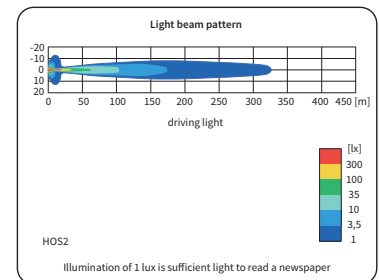

TECHNICAL DATA / FEATURES

- dimensions: $\phi 183 \times 97$
- light functions: driving, position
- function markings: HR, A
- reference mark: 25
- source of light: H3, T4W (LED)
- maximum power: 70W, 4W
- nominal voltage: 12V-24V DC
- optics: standard
- IP rating: IP56
- housing's material: plastic
- housing's colour: black, chrome-plated
- lens' material: glass
- lens' colour: clear, blue
- mounting: M10
- built-in connectors: -
- other: the mount steel-reinforced

DIMENSIONS

Cat. number	Homologation code	Light functions		Lens colour		housing	black	chrome-plated	Accessories	bulb H3 12V	bulb H3 24V	bulb T4W/LED 12V	bulb T4W/LED 24V	cable 0,15 m	Side	right	left	Connectors	AMP Faston 250	Deutsch DT	AMP SuperSeal 1,5	Packaging / pc	carton box
		driving	position	clear	blue																		
HOS2.38800	043	✓	✓	✓			✓						✓	✓	✓	✓	✓					1	1
HOS2.38806	043	✓	✓	✓			✓						✓	✓	✓	✓	✓					1	1
HOS2.38801	043	✓	✓	✓			✓		✓				✓	✓	✓	✓	✓					1	1
HOS2.38802	043	✓	✓	✓			✓			✓			✓	✓	✓	✓	✓					1	1
HOS2.38803	043	✓	✓	✓				✓				✓	✓	✓	✓	✓	✓					1	1
HOS2.38807	043	✓	✓	✓				✓				✓	✓	✓	✓	✓	✓					1	1
HOS2.38804	043	✓	✓	✓				✓	✓			✓	✓	✓	✓	✓	✓					1	1
HOS2.38805	043	✓	✓	✓				✓		✓		✓	✓	✓	✓	✓	✓					1	1
HOS2.38810	043	✓	✓		✓		✓					✓	✓	✓	✓	✓	✓					1	1
HOS2.38816	043	✓	✓		✓		✓					✓	✓	✓	✓	✓	✓					1	1
HOS2.38811	043	✓	✓		✓		✓		✓			✓	✓	✓	✓	✓	✓					1	1
HOS2.38812	043	✓	✓		✓		✓			✓		✓	✓	✓	✓	✓	✓					1	1
HOS2.38813	043	✓	✓		✓			✓				✓	✓	✓	✓	✓	✓					1	1
HOS2.38817	043	✓	✓		✓			✓				✓	✓	✓	✓	✓	✓					1	1
HOS2.38814	043	✓	✓		✓			✓	✓			✓	✓	✓	✓	✓	✓					1	1
HOS2.38815	043	✓	✓		✓			✓		✓		✓	✓	✓	✓	✓	✓					1	1