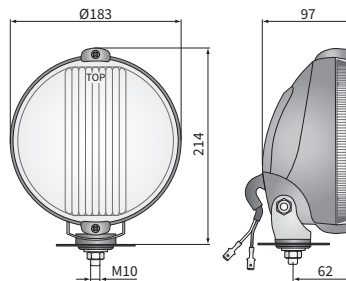

TECHNICAL DATA / FEATURES

- dimensions: $\phi 183 \times 97$
- light functions: driving, position
- function markings: HR, A
- reference mark: 25
- source of light: H3, T4W (LED)
- maximum power: 70W, 4W
- nominal voltage: 12V-24V DC
- optics: standard
- IP rating: IP56
- housing's material: plastic
- housing's colour: black, chrome-plated
- lens' material: glass
- lens' colour: clear, blue
- mounting: M10
- built-in connectors: -
- other: the mount steel-reinforced

It is possible to install needed connectors on wire (on request).

Replacement parts:

position light bulb holder - cat. No. 001.025.05.10

bulb T4W 12V BA9s (LED) - cat. No. A.23751

bulb T4W 24V BA9s (LED) - cat. No. A.23752

DIMENSIONS

Cat. number	Homologation code	Light functions		Lens colour		housing	black	chrome-plated	Accessories	bulb H3 12V	bulb H3 24V	bulb T4W/LED 12V	bulb T4W/LED 24V	cable 0,15 m	Side	right	left	Connectors	AMP Faston 250	Deutsch DT	AMP SuperSeal 1,5	Packaging / pc	carton box
		driving	position	clear	blue																		
HOS2.38800	043	✓	✓	✓			✓						✓	✓	✓	✓	✓					1	1
HOS2.38806	043	✓	✓	✓			✓						✓	✓	✓	✓	✓					1	1
HOS2.38801	043	✓	✓	✓			✓		✓				✓	✓	✓	✓	✓					1	1
HOS2.38802	043	✓	✓	✓			✓			✓			✓	✓	✓	✓	✓					1	1
HOS2.38803	043	✓	✓	✓				✓				✓	✓	✓	✓	✓	✓					1	1
HOS2.38807	043	✓	✓	✓				✓				✓	✓	✓	✓	✓	✓					1	1
HOS2.38804	043	✓	✓	✓				✓	✓			✓	✓	✓	✓	✓	✓					1	1
HOS2.38805	043	✓	✓	✓				✓		✓		✓	✓	✓	✓	✓	✓					1	1
HOS2.38810	043	✓	✓		✓		✓					✓	✓	✓	✓	✓	✓					1	1
HOS2.38816	043	✓	✓		✓		✓					✓	✓	✓	✓	✓	✓					1	1
HOS2.38811	043	✓	✓		✓		✓		✓			✓	✓	✓	✓	✓	✓					1	1
HOS2.38812	043	✓	✓		✓		✓			✓		✓	✓	✓	✓	✓	✓					1	1
HOS2.38813	043	✓	✓		✓			✓				✓	✓	✓	✓	✓	✓					1	1
HOS2.38817	043	✓	✓		✓			✓				✓	✓	✓	✓	✓	✓					1	1
HOS2.38814	043	✓	✓		✓			✓	✓			✓	✓	✓	✓	✓	✓					1	1
HOS2.38815	043	✓	✓		✓			✓		✓		✓	✓	✓	✓	✓	✓					1	1