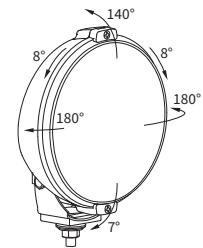

TECHNICAL DATA / FEATURES

- dimensions: $\phi 183 \times 97$
- light functions: driving, position
- function markings: HR, A
- reference mark: 25
- source of light: H3, T4W (LED)
- maximum power: 70W, 4W
- nominal voltage: 12V-24V DC
- optics: standard
- IP rating: IP56
- housing's material: plastic
- housing's colour: black, chrome-plated
- lens' material: glass
- lens' colour: clear, blue
- mounting: M10
- built-in connectors: -
- other: the mount steel-reinforced

It is possible to install needed connectors on wire (on request).

Replacement parts:

position light bulb holder - cat. No. 001.025.05.10

bulb T4W 12V BA9s (LED) - cat. No. A.23751

bulb T4W 24V BA9s (LED) - cat. No. A.23752

DIMENSIONS

Cat. number	Homologation code	Light functions		Lens colour		housing	black	chrome-plated	Accessories	bulb H3 12V	bulb H3 24V	bulb T4W/LED 12V	bulb T4W/LED 24V	cable 0,15 m	Side	right	left	Connectors	AMP Faston 250	Deutsch DT	AMP SuperSeal 1,5	Packaging / pc	carton box
		driving	position	clear	blue																		
HOS2.38800	043	✓	✓	✓			✓						✓	✓	✓	✓	✓					1	1
HOS2.38806	043	✓	✓	✓			✓						✓	✓	✓	✓	✓					1	1
HOS2.38801	043	✓	✓	✓			✓		✓				✓	✓	✓	✓	✓					1	1
HOS2.38802	043	✓	✓	✓			✓			✓			✓	✓	✓	✓	✓					1	1
HOS2.38803	043	✓	✓	✓				✓				✓	✓	✓	✓	✓	✓					1	1
HOS2.38807	043	✓	✓	✓				✓				✓	✓	✓	✓	✓	✓					1	1
HOS2.38804	043	✓	✓	✓				✓	✓			✓	✓	✓	✓	✓	✓					1	1
HOS2.38805	043	✓	✓	✓				✓		✓		✓	✓	✓	✓	✓	✓					1	1
HOS2.38810	043	✓	✓		✓		✓					✓	✓	✓	✓	✓	✓					1	1
HOS2.38816	043	✓	✓		✓		✓					✓	✓	✓	✓	✓	✓					1	1
HOS2.38811	043	✓	✓		✓		✓		✓			✓	✓	✓	✓	✓	✓					1	1
HOS2.38812	043	✓	✓		✓		✓			✓		✓	✓	✓	✓	✓	✓					1	1
HOS2.38813	043	✓	✓		✓			✓				✓	✓	✓	✓	✓	✓					1	1
HOS2.38817	043	✓	✓		✓			✓				✓	✓	✓	✓	✓	✓					1	1
HOS2.38814	043	✓	✓		✓			✓	✓			✓	✓	✓	✓	✓	✓					1	1
HOS2.38815	043	✓	✓		✓			✓		✓		✓	✓	✓	✓	✓	✓					1	1