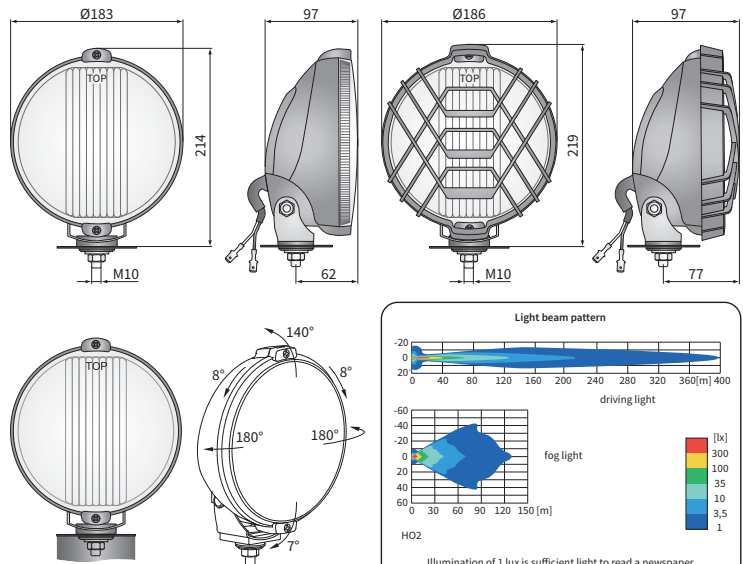

## TECHNICAL DATA / FEATURES

- dimensions:  $\phi 183 \times 97$
- light functions: fog light, driving, position
- function markings: B, HR, A
- reference mark: -, 40
- source of light: H3, T4W
- maximum power: 100W, 4W
- nominal voltage: 12V-24V DC
- optics: standard
- IP rating: IP56
- housing's material: plastic
- housing's colour: black, chrome-plated
- lens' material: glass
- lens' colour: clear, blue
- mounting: M10
- built-in connectors: -
- other: stone guard (option)  
the mount steel-reinforced

## ADDITIONAL INFORMATION

To be mounted at the front of the car or truck. They shall be installed in an upright position.

The bracket parts, in chrome-plated version, are made of Inox steel.

It is possible to install needed connectors on wire (on request).

## DIMENSIONS

Cat. number	Homologation code	Light functions			Lens colour		housing	chrome-plated		Accessories	bulb H3 12V	bulb H3 24V	bulb T4W	stone guard	light cover	cable 0,15 m	Side			Connectors	AMP Faston 250	Deutsch DT	AMP SuperSeal 1,5	Packaging / pc	carton box
		fog light	driving	position	clear	blue		black	right								left								
<b>HO2.14960</b>	149	✓			✓			✓							✓		✓	✓						1	
<b>HO2.15361</b>	149	✓			✓			✓		✓					✓		✓	✓						1	
HO2.35961	149	✓			✓			✓			✓				✓		✓	✓						1	
<b>HO2.15060</b>	149	✓			✓			✓	✓				✓		✓		✓	✓						1	
HO2.15461	149	✓			✓			✓		✓			✓		✓		✓	✓						1	
<b>HO2.15160</b>	151		✓	✓	✓			✓							✓		✓	✓						1	
<b>HO2.15561</b>	151		✓	✓	✓			✓		✓					✓		✓	✓						1	
<b>HO2.35861</b>	151		✓	✓	✓			✓			✓				✓		✓	✓						1	
<b>HO2.15260</b>	151		✓	✓	✓			✓							✓		✓	✓						1	
HO2.15661	151		✓	✓	✓			✓		✓					✓		✓	✓						1	
<b>HO2.40160</b>	151		✓	✓		✓		✓							✓		✓	✓						1	
HO2.40261	151		✓	✓		✓		✓		✓					✓		✓	✓						1	
<b>HO2.40060</b>	151		✓	✓		✓		✓							✓		✓	✓						1	
<b>HO2.23161</b>	151		✓	✓		✓		✓		✓					✓		✓	✓						1	