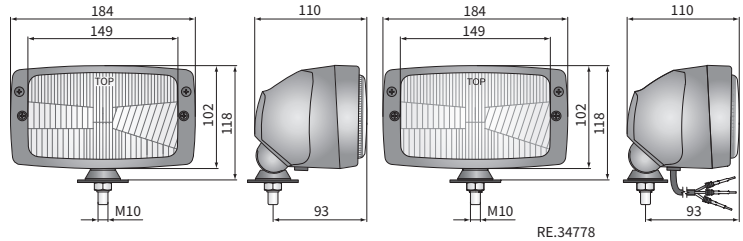

DIMENSIONS

RE.17178 RE.29878 RE.33200 RE.33202
RE.21178 RE.29879 RE.33202 RE.34878