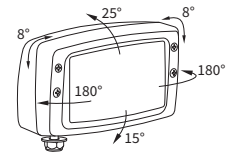

DIMENSIONS

RE.17178 RE.29878 RE.33200 RE.33202
RE.21178 RE.29879 RE.33202 RE.34878

Cat. number	Hella Catal. No.	Cobo Catal. No.	Homologation code	Light functions			IP rating	Type	H4	R2	Accessories	bulb H4 12V	bulb H4 24V	bulb R2 12V	bulb T4W	bulb gasket	frame	housing	cable 0,1 m	cable 0,37 m	AMP SuperSeal conn.	Mounting method		Bracket	2 bolts	M10	Side	right	left	Application	dedicated	Packaging / pc	carton box
				passing	driving	position																in recess	installed vertically up										
RE.21178	1AB 006 213-001	05.520.000	211	✓	✓		✓		✓						✓	✓	✓					✓	✓			✓	✓	✓	A		1		
RE.29878			211	✓	✓		✓		✓						✓	✓	✓					✓	✓			✓	✓	✓	A		1		
RE.29879			211	✓	✓		✓		✓		✓				✓	✓	✓					✓	✓			✓	✓	✓	B		1		
RE.17178	1AB 006 213-011	05.522.000	211	✓	✓	✓	✓		✓						✓	✓	✓					✓	✓			✓	✓	✓	B		1		
RE.34878			211	✓	✓	✓	✓		✓		✓				✓	✓	✓					✓	✓			✓	✓	✓	B		1		
RE.33200			332	✓	✓		✓		✓						✓	✓	✓					✓	✓			✓	✓	✓	C		1		
RE.33202			332	✓	✓	✓	✓		✓						✓	✓	✓					✓	✓			✓	✓	✓	E		1		
RE.33203			332	✓	✓	✓	✓		✓				✓	✓	✓	✓	✓					✓	✓			✓	✓	✓	E		1		
RE.25677		05.524.000	211	✓	✓			✓									✓					✓	✓			✓	✓	✓			1		
RE.34677			211	✓	✓			✓			✓						✓					✓	✓			✓	✓	✓			1		
RE.25777	1AB 007 145-001	05.526.000	211	✓	✓	✓		✓			✓						✓					✓	✓			✓	✓	✓	D		1		
RE.34777			211	✓	✓	✓		✓			✓						✓					✓	✓			✓	✓	✓			1		
RE.34778			211	✓	✓	✓		✓			✓						✓					✓	✓			✓	✓	✓	D		1		
RE.33300			332	✓	✓			✓									✓					✓	✓			✓	✓	✓			1		
RE.33301			332	✓	✓			✓									✓					✓	✓			✓	✓	✓			1		
RE.33302			332	✓	✓	✓		✓									✓					✓	✓			✓	✓	✓			1		
RE.33303			332	✓	✓	✓		✓									✓					✓	✓			✓	✓	✓			1		
RE.33313			332	✓	✓	✓		✓									✓					✓	✓			✓	✓	✓			1