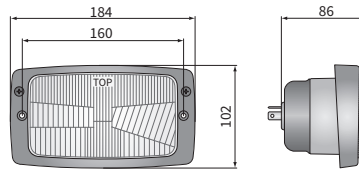

DIMENSIONS

RE.17178 RE.29878 RE.33200 RE.33202
RE.21178 RE.29879 RE.33202 RE.34878