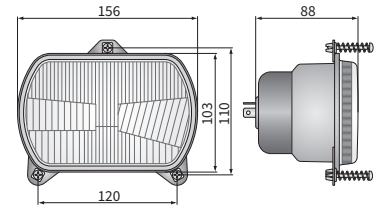

Cat. number	Cobo Catal. No.	Homologation code	Light functions			Type	R2	H4	Reference mark	7.5	12.5	Accessories	bulb gasket	Application	dedicated	Packaging / pc	carton box
			passing	driving	position												
RGP2.52650	05.389.000	332	✓	✓		✓			✓			✓		A		1	
RGP2.52660	05.411.000	332	✓	✓	✓	✓			✓			✓				1	
RGP2.52600	05.420.000	210	✓	✓			✓			✓		✓		B		1	
RGP2.52610	05.421.000	210	✓	✓	✓	✓				✓		✓		B		1