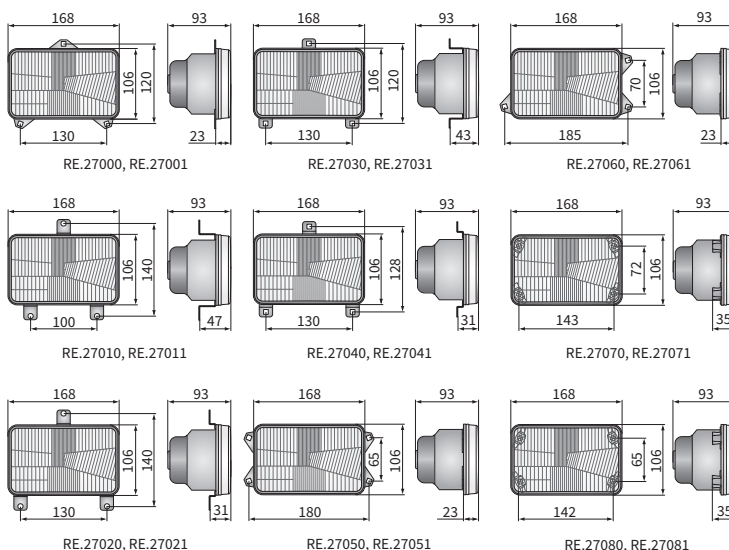

TECHNICAL DATA / FEATURES

- dimensions: 168x106x93
- light functions: passing, driving, position
- function markings: HC/R, A
- traffic: right-hand
- reference mark: 12.5
- source of light: H4, T4W
- maximum power: 75/70W, 4W
- nominal voltage: 12V-24V DC
- optics: standard
- IP rating: IP54
- housing's material: metal
- lens' material: glass
- built-in connectors: -

DIMENSIONS

Cat. number	Hella Catal. No.	Cobo Catal. No.	Homologation code	Light functions			Accessories				Application dedicated	
				passing	driving	position	bulb H4 12V	bulb T4W	mounting plate	bulb gasket		Q-ty of fix. Points
RE.27011	1AB 006 277-067	05.0795.0000	008	✓	✓	✓				✓	three	B
RE.27010	1AB 006 277-067		008	✓	✓	✓				✓	three	B
RE.27095			008	✓	✓	✓				✓	three	G/H
RE.27096	1AB 006 277-17		008	✓	✓	✓	✓			✓	three	G/H
RE.27001		05.371.000	008	✓	✓	✓				✓	three	A
RE.27003			008	✓	✓	✓	✓			✓	three	A
RE.27000		05.464.000	008	✓	✓	✓				✓	three	A
RE.27031		05.1092.0000	008	✓	✓	✓				✓	three	A
RE.27030	1AB 006 277-127		008	✓	✓	✓				✓	three	D
RE.27041		05.376.000	008	✓	✓	✓				✓	three	D
RE.27040			008	✓	✓	✓				✓	three	
RE.27021	1AB 003 177-611	05.385.000	008	✓	✓	✓				✓	three	C
RE.27022	1AB 003 177-611	05.385.000	008	✓	✓	✓	✓			✓	three	C
RE.27020			008	✓	✓	✓				✓	three	C
RE.27025		05.406.000.01	008	✓	✓	✓				✓	three	L
RE.27081		05.590.000	008	✓	✓	✓				✓	three	F