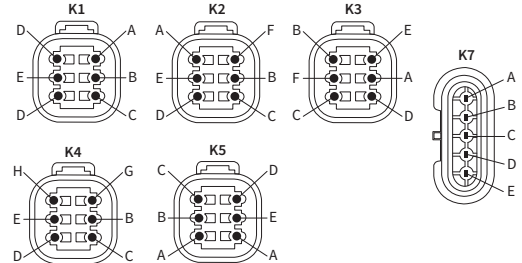

**TECHNICAL DATA / FEATURES**

- dimensions: 225x150x137
- light functions: passing, driving, position, direction indicator
- function markings: HC/R, A, 5, 1b
- traffic: right-hand
- reference mark: 12.5
- source of light: H4, W5W, PY21
- maximum power: 75/70W, 5W, 21W
- nominal voltage: 12V-24V DC
- optics: FF
- IP rating: IP66
- housing's material: plastic
- lens' material: glass
- built-in connectors: Deutsch DT, AMP SuperSeal 1.5

**ADDITIONAL INFORMATION**

Useful parts while installing:  
 Deutsch plug DT06-6S 6-pin - cat. No. A.07131  
 AMP SuperSeal 1,5 plug 5-pin - cat. No. A.07134

Equivalents for Hella:  
 K - 1EE 996 174-021, L - 1EE 996 174-287, M - 1EE 996 174-011  
 N - 1EE 996 174-277, O - 1EE 996 174-337, P - 1EE 996 174-387

**DIMENSIONS**

**Configuration of contacts**

- A. Ground
- B. Passing light
- C. Driving light
- D. Parking light
- E. Turn signal
- F. Free
- G. Ground of passing and driving light
- H. Ground of parking light and turn signal