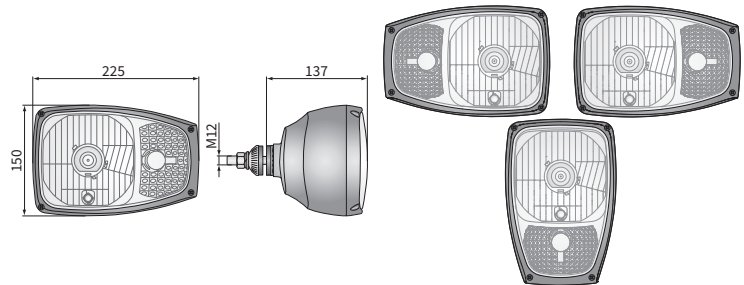

**TECHNICAL DATA / FEATURES**

- dimensions: 225x150x137
- light functions: passing, driving, position, direction indicator
- function markings: HC/R, A, 5, 1b
- traffic: right-hand
- reference mark: 12.5
- source of light: H4, W5W, PY21
- maximum power: 75/70W, 5W, 21W
- nominal voltage: 12V-24V DC
- optics: FF
- IP rating: IP66
- housing's material: plastic
- lens' material: glass
- built-in connectors: Deutsch DT, AMP SuperSeal 1.5

**ADDITIONAL INFORMATION**

Useful parts while installing:  
 Deutsch plug DT06-6S 6-pin - cat. No. A.07131  
 AMP SuperSeal 1,5 plug 5-pin - cat. No. A.07134

Equivalents for Hella:  
 K - 1EE 996 174-021, L - 1EE 996 174-287, M - 1EE 996 174-011  
 N - 1EE 996 174-277, O - 1EE 996 174-337, P - 1EE 996 174-387

Equivalents for Cobo:  
 C - 05.1053.0000, E - 05.1055.0000  
 D - 05.1054.0000, E - 05.1056.0000

Equivalents for Nordic:  
 G - N500

Equivalents for ABL:  
 H - 3850, J - 3800

Dedicated application:

- A - JCB loaders:  
 series: TM300, 400  
 Agri series: TM220, TM310, 406÷457  
 telescopic series: TM180, TM220, TM310, 515÷560  
 telescopic Agri (Loadall) series: 515÷560  
 backhoe loader: 5CX
- B - JCB vehicles:  
 backhoe loaders, series: 1CX÷4CX  
 rough terrain forklifts, series: 926÷940  
 Agri (Loadall) telescopic loaders, series: 524-50, 527-55

**DIMENSIONS**

**Configuration of contacts**

- A. Ground
- B. Passing light
- C. Driving light
- D. Parking light
- E. Turn signal
- F. Free
- G. Ground of passing and driving light
- H. Ground of parking light and turn signal