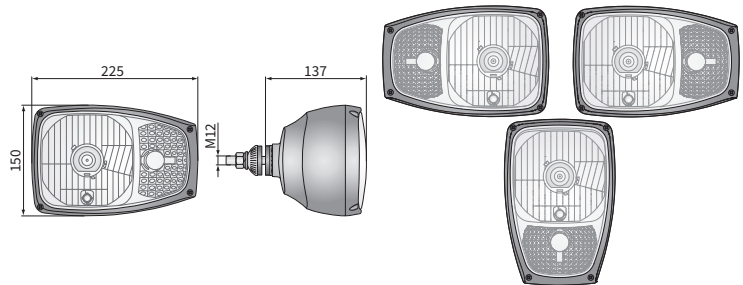

DIMENSIONS

Configuration of contacts

- A. Ground
- B. Passing light
- C. Driving light
- D. Parking light
- E. Turn signal
- F. Free
- G. Ground of passing and driving light
- H. Ground of parking light and turn signal