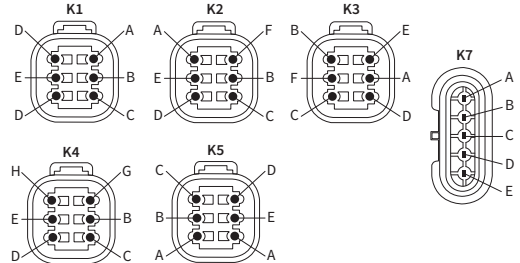

**TECHNICAL DATA / FEATURES**

- dimensions: 225x150x137
- light functions: passing, driving, position, direction indicator
- function markings: HC/R, A, 5, 1b
- traffic: left-hand
- reference mark: 12.5
- source of light: H4, W5W, PY21
- maximum power: 75/70W, 5W, 21W
- nominal voltage: 12V-24V DC
- optics: FF
- IP rating: IP66
- housing's material: plastic
- lens' material: glass
- built-in connectors: Deutsch DT, AMP SuperSeal 1.5

**DIMENSIONS**

**Configuration of contacts**

- A. Ground
- B. Passing light
- C. Driving light
- D. Parking light
- E. Turn signal
- F. Free
- G. Ground of passing and driving light
- H. Ground of parking light and turn signal