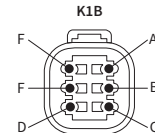

Configuration of contacts

- A. Ground
- B. Passing light
- C. Driving light
- D. Parking light
- E. Turn signal
- F. Free