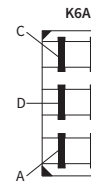

Configuration of contacts

- A. Ground
- B. Passing light
- C. Driving light
- D. Parking light
- E. Turn signal
- F. Free