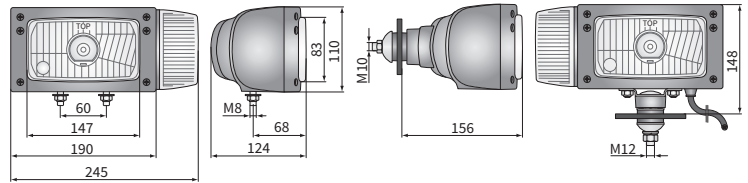

DIMENSIONS

Configuration of contacts

- A. Ground
- B. Passing light
- C. Driving light
- D. Parking light
- E. Turn signal
- F. Free

Cat. number	Homologation code	Additional options	direction indicator	Accessories	bulb H4 12V	bulb H4 24V	bulb W5W	bulb P21W	bottom mount	cable 0,25 m	cable 3 m	DT06-6S connector	Connectors	AMP Faston 250	Deutsch DT	config. of contacts	Mounting method	installed vertically up	rear	Side	right	left	Equivalents	Cobo
REPR2.42785	049	✓	✓															✓						
REPR2.42781	049	✓	✓	✓	✓	✓	✓	✓	✓	✓	✓							✓			✓			
REPR2.42783	049	✓	✓		✓	✓	✓	✓	✓	✓	✓							✓			✓			
REPR2.42784	049	✓	✓						✓									✓				✓		
REPR2.42780	049	✓	✓	✓	✓	✓	✓	✓	✓	✓	✓							✓			✓			
REPR2.42782	049	✓	✓	✓	✓	✓	✓	✓	✓	✓	✓							✓			✓			
REPR2.42710	049			✓	✓	✓								✓		1B		✓			✓			
REPR2.42721	049	✓	✓	✓	✓	✓	✓							✓		1A		✓			✓		A	
REPR2.42725	049	✓	✓	✓	✓	✓						✓		✓		1A		✓			✓			
REPR2.42723	049	✓	✓	✓	✓	✓								✓		1A		✓			✓		A	
REPR2.42720	049	✓	✓	✓	✓	✓	✓							✓		1A		✓			✓		B	
REPR2.42724	049	✓	✓	✓	✓	✓						✓		✓		1A		✓			✓			
REPR2.42722	049	✓	✓		✓	✓	✓	✓	✓	✓								✓						B
REPR2.42745	049	✓	✓	✓	✓	✓	✓	✓	✓	✓								✓			✓			
REPR2.42749	049	✓	✓		✓	✓	✓	✓	✓	✓								✓			✓			
REPR2.42744	049	✓	✓		✓	✓	✓	✓	✓	✓								✓			✓			
REPR2.42748	049	✓	✓		✓	✓	✓	✓	✓	✓								✓			✓			
REPR2.42741	049	✓	✓	✓	✓	✓	✓	✓	✓	✓				✓		6A		✓			✓			
REPR2.42743	049	✓	✓		✓	✓	✓	✓	✓	✓				✓		6A		✓			✓			
REPR2.42740	049	✓	✓	✓	✓	✓	✓	✓	✓	✓				✓		6A		✓			✓			
REPR2.42742	049	✓	✓		✓	✓	✓	✓	✓	✓				✓		6A		✓			✓			
REPR2.42751	049	✓	✓	✓	✓	✓	✓	✓	✓	✓				✓		6A		✓			✓			
REPR2.42753	049	✓	✓		✓	✓	✓	✓	✓	✓				✓		6A		✓			✓			
REPR2.42750	049	✓	✓		✓	✓	✓	✓	✓	✓				✓		6A		✓			✓			
REPR2.42752	049	✓	✓		✓	✓	✓	✓	✓	✓				✓		6A		✓			✓