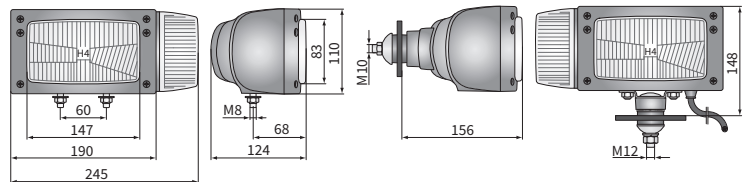

## TECHNICAL DATA / FEATURES

- dimensions: 246x110x124, 245x110x156
- light functions: passing, driving, position, direction indicator
- function markings: HC/R, A, 5, 1
- traffic: right-hand
- reference mark: 12.5
- source of light: H4, T4W, P21W
- maximum power: 75/70W, 4W, 21W
- nominal voltage: 12V-24V DC
- optics: standard
- IP rating: IP55
- housing's material: plastic
- lens' material: glass
- built-in connectors: -

## ADDITIONAL INFORMATION

Mounting: as a freestanding on body panels. Version with bottom mount can be installed only as standing.

It is possible to install needed connectors on wire (on request).

Useful parts while installing:

Deutsch plug DT06-6S 6-pin - cat. No. A.07131

Replacement parts:

front-side direction indicator - cat. No. LK1.24000

Equivalents for Cobo:

C - 05.1233.0000, D - 05.1235.0000

Applications:

- heavy machinery
- excavator-loaders
- forklifts
- agricultural harvesters

## DIMENSIONS