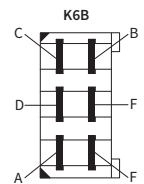

Configuration of contacts

- A. Ground
- B. Passing light
- C. Driving light
- D. Parking light
- E. Turn signal
- F. Free