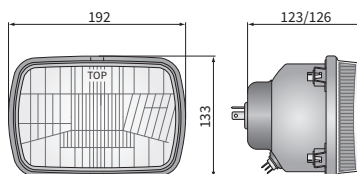

## TECHNICAL DATA / FEATURES

- dimensions: 192x133x123, 192x133x126
- light functions: passing, driving, position
- function markings: HC/R, A, C/R
- traffic: right-hand
- reference mark: 17.5, 7.5
- source of light: H4, T4W, R2
- maximum power: 75/70W, 4W, 55/50W
- nominal voltage: 12V-24V DC
- optics: standard
- IP rating: IP54
- housing's material: metal
- lens' material: glass
- built-in connectors: -

## ADDITIONAL INFORMATION

To be mounted in factory designed locations or in the front bumper recesses.

Useful parts while installing:

- main bulb gasket - cat. No. A.05820
- position light bulb holder - cat. No. A.05921
- mounting snaps  $\phi 5$  - cat. No. A.06022

## DIMENSIONS

A.05820

A.06022

A.05921

Cat. number	Homologation code	Light functions			Type	H4	R2	Reference mark	17,5	7,5	IP rating	IP54	Accessories	bulb R2 12V	bulb T4W	bulb gasket	Side	right	left	Application	dedicated	Packaging / pc	
		passing	driving	position																		carton box	
RE.03008	030	✓	✓	✓	✓	✓	✓	✓	✓	✓	✓	✓	✓	✓	✓	✓	✓	✓	✓	✓	A	1	
RE.02908	029	✓	✓	✓	✓	✓	✓	✓	✓	✓	✓	✓	✓	✓	✓	✓	✓	✓	✓	✓	A	1	
RE.02909	029	✓	✓	✓	✓	✓	✓	✓	✓	✓	✓	✓	✓	✓	✓	✓	✓	✓	✓	✓	A	1	