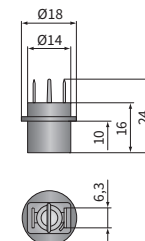

## TECHNICAL DATA / FEATURES

- dimensions: 192x133x123, 192x133x126
- light functions: passing, driving, position
- function markings: HC/R, A, C/R
- traffic: right-hand
- reference mark: 17.5, 7.5
- source of light: H4, T4W, R2
- maximum power: 75/70W, 4W, 55/50W
- nominal voltage: 12V-24V DC
- optics: standard
- IP rating: IP54
- housing's material: metal
- lens' material: glass
- built-in connectors: -

## ADDITIONAL INFORMATION

To be mounted in factory designed locations or in the front bumper recesses.

Useful parts while installing:

- main bulb gasket - cat. No. A.05820
- position light bulb holder - cat. No. A.05921
- mounting snaps  $\phi 5$  - cat. No. A.06022

## DIMENSIONS

A.05820

A.06022

A.05921

Cat. number	Homologation code	Light functions			Type	H4	R2	Reference mark	17,5	7,5	IP rating	IP54	Accessories	bulb R2 12V	bulb T4W	bulb gasket	Side	right	left	Application	dedicated	Packaging / pc	
		passing	driving	position																		carton box	
RE.03008	030	✓	✓	✓	✓	✓	✓	✓	✓	✓	✓	✓	✓	✓	✓	✓	✓	✓	✓	✓	A	1	
RE.02908	029	✓	✓	✓	✓	✓	✓	✓	✓	✓	✓	✓	✓	✓	✓	✓	✓	✓	✓	✓	A	1	
RE.02909	029	✓	✓	✓	✓	✓	✓	✓	✓	✓	✓	✓	✓	✓	✓	✓	✓	✓	✓	✓	A	1	