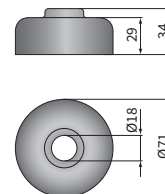

## TECHNICAL DATA / FEATURES

- dimensions: 192x133x123, 192x133x126
- light functions: passing, driving, position
- function markings: HC/R, A, C/R
- traffic: right-hand
- reference mark: 17.5, 7.5
- source of light: H4, T4W, R2
- maximum power: 75/70W, 4W, 55/50W
- nominal voltage: 12V-24V DC
- optics: standard
- IP rating: IP54
- housing's material: metal
- lens' material: glass
- built-in connectors: -

## ADDITIONAL INFORMATION

To be mounted in factory designed locations or in the front bumper recesses.

Useful parts while installing:

- main bulb gasket - cat. No. A.05820
- position light bulb holder - cat. No. A.05921
- mounting snaps  $\phi 5$  - cat. No. A.06022

## DIMENSIONS

A.05820

A.06022

A.05921

Cat. number	Homologation code	Light functions			Type	H4	R2	Reference mark	17,5	7,5	IP rating	IP54	Accessories	bulb R2 12V	bulb T4W	bulb gasket	Side	right	left	Application	dedicated	Packaging / pc	
		passing	driving	position																		carton box	
RE.03008	030	✓	✓	✓	✓	✓	✓	✓	✓	✓	✓	✓	✓	✓	✓	✓	✓	✓	✓	✓	A	1	
RE.02908	029	✓	✓	✓	✓	✓	✓	✓	✓	✓	✓	✓	✓	✓	✓	✓	✓	✓	✓	✓	A	1	
RE.02909	029	✓	✓	✓	✓	✓	✓	✓	✓	✓	✓	✓	✓	✓	✓	✓	✓	✓	✓	✓	A	1	