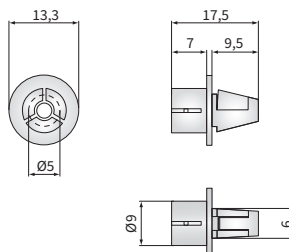

## TECHNICAL DATA / FEATURES

- dimensions: 192x133x123, 192x133x126
- light functions: passing, driving, position
- function markings: HC/R, A, C/R
- traffic: right-hand
- reference mark: 17.5, 7.5
- source of light: H4, T4W, R2
- maximum power: 75/70W, 4W, 55/50W
- nominal voltage: 12V-24V DC
- optics: standard
- IP rating: IP54
- housing's material: metal
- lens' material: glass
- built-in connectors: -

## ADDITIONAL INFORMATION

To be mounted in factory designed locations or in the front bumper recesses.

Useful parts while installing:

- main bulb gasket - cat. No. A.05820
- position light bulb holder - cat. No. A.05921
- mounting snaps  $\phi 5$  - cat. No. A.06022

## DIMENSIONS

A.05820

A.06022

A.05921

Cat. number	Homologation code	Light functions			Type	H4	R2	Reference mark	17,5	7,5	IP rating	IP54	Accessories	bulb R2 12V	bulb T4W	bulb gasket	Side	right	left	Application	dedicated	Packaging / pc	
		passing	driving	position																		carton box	
RE.03008	030	✓	✓	✓	✓	✓	✓	✓	✓	✓	✓	✓	✓	✓	✓	✓	✓	✓	✓	✓	A	1	
RE.02908	029	✓	✓	✓	✓	✓	✓	✓	✓	✓	✓	✓	✓	✓	✓	✓	✓	✓	✓	✓	A	1	
RE.02909	029	✓	✓	✓	✓	✓	✓	✓	✓	✓	✓	✓	✓	✓	✓	✓	✓	✓	✓	✓	A	1	