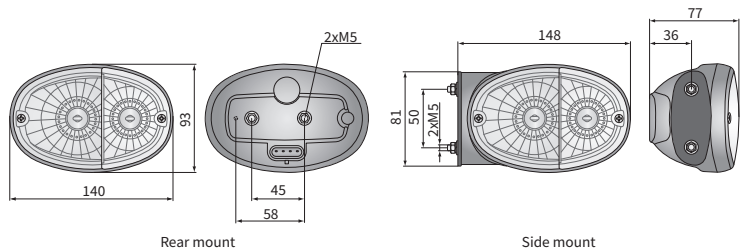

DIMENSIONS

For recess mounting