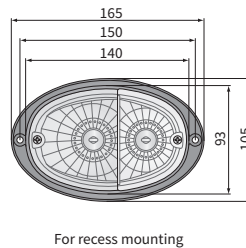

DIMENSIONS

For recess mounting