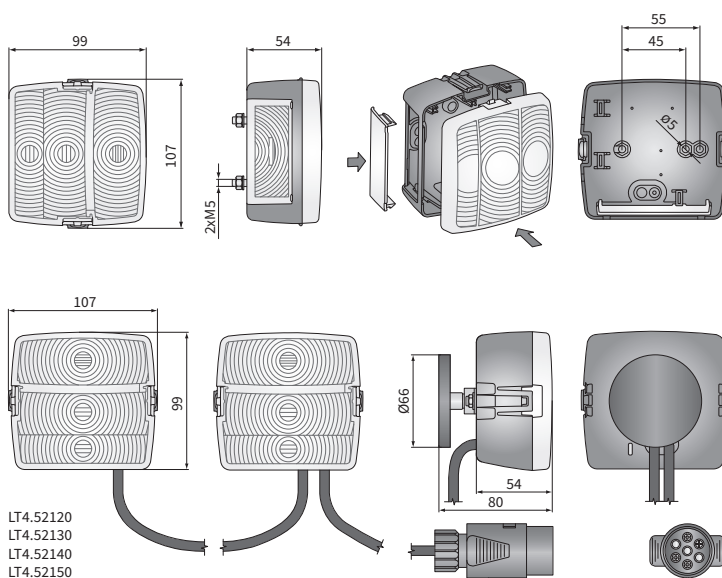

**TECHNICAL DATA / FEATURES**

- dimensions: 104x99x55
- light functions: position, stop light (main), direction indicator, number plate illumin.
- function markings: R, S1, 2a, L, AD, 1D
- traffic: right-hand / left-hand
- source of light: P21W and C5W, P21W and R5W
- maximum power: 21W, 5W
- nominal voltage: 12V-24V DC
- optics: standard
- IP rating: IP54
- mounting: 2xM5, neodymium magn.
- housing's material: plastic
- housing's colour: black
- lens' material: plastic
- built-in connectors: -

Replacement parts:

- composite lens for rear lamps LT4 - cat. No. A.17735
- composite lens for front lamps LT4 - cat. No. A.17736

Applications:

- trucks
- trailers
- camping trailers
- slow-moving vehicles
- tractors

Dedicated application:

A - electric vehicles - Melex

**DIMENSIONS**

LT4.52120  
LT4.52130  
LT4.52140  
LT4.52150

Cat. number	Homologation code	Lamp type		Light functions				Function markings						Accessories						Bracket		Side		Application		Packaging / pc		carton box	
		rear	front	position	stop light (main)	direction indicator	number plate illumin.	R	S1	2a	L	AD	1D	bulb P21W 12V	bulb C5W 12V-5W	cable 7 m	cable 9 m	cable 11 m	cable 16 m	lighter plug	2xM5	neodymium magn.	right	left	universal	dedicated			
<b>LT4.52110</b>	088	✓		✓	✓	✓		✓	✓	✓			✓	✓						✓		✓	✓	✓					1
LT4.52111	088	✓		✓	✓	✓		✓	✓	✓			✓	✓						✓		✓	✓	✓					1
<b>LT4.52100</b>	088	✓		✓	✓	✓		✓	✓	✓			✓	✓						✓		✓	✓	✓	A			1	
<b>LT4.52101</b>	088	✓		✓	✓	✓		✓	✓	✓			✓	✓						✓		✓	✓	✓	A			1	
LT4.52120	088	✓		✓	✓	✓		✓	✓	✓			✓	✓	✓					✓		✓	✓	✓					2
LT4.52130	088	✓		✓	✓	✓		✓	✓	✓			✓	✓						✓		✓	✓	✓					2
LT4.52140	088	✓		✓	✓	✓		✓	✓	✓			✓	✓						✓		✓	✓	✓					2
LT4.52150	088	✓		✓	✓	✓		✓	✓	✓			✓	✓						✓		✓	✓	✓					2
<b>LT4.52180</b>	089		✓	✓		✓					✓	✓								✓		✓	✓	✓					1
LT4.52181	089		✓	✓		✓					✓	✓								✓		✓	✓	✓					1