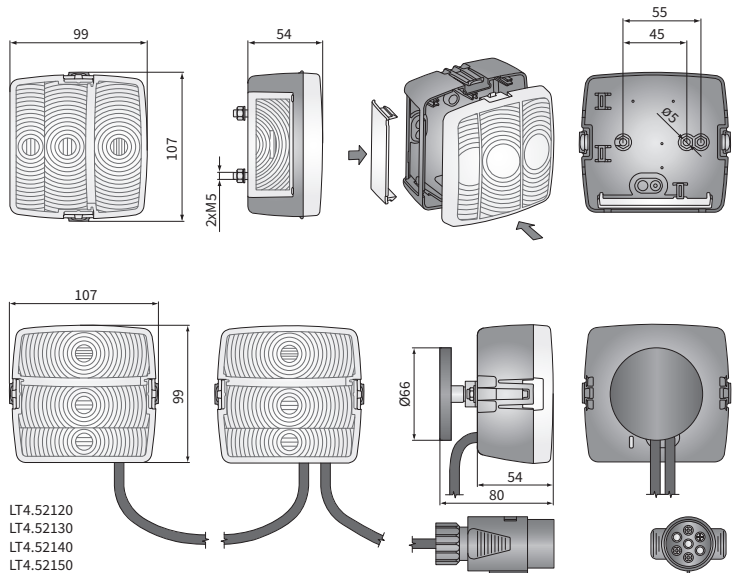

TECHNICAL DATA / FEATURES

- dimensions: 104x99x55
- light functions: parking, stop light (main), direction indicator, number plate illumin.
- function markings: R, S1, 2a, L, AD, 1D
- traffic: right-hand / left-hand
- source of light: P21W and C5W, P21W and R5W
- maximum power: 21W, 5W
- nominal voltage: 12V-24V DC
- optics: standard
- IP rating: IP54
- mounting: 2xM5, ferrite magn.
- housing's material: plastic
- housing's colour: black
- lens' material: plastic
- built-in connectors: -

ADDITIONAL INFORMATION

To be mounted on the back or at the front of the vehicle. Possible installation as: left-side, right-side or in vertical position.

It is possible to install needed connectors on wire (on request).

Replacement parts:

- composite lens for rear lamps LT4 - cat. No. A.17735
- composite lens for front lamps LT4 - cat. No. A.17736

Applications:

- trucks
- trailers
- camping trailers
- slow-moving vehicles
- tractors

Dedicated application:

A - electric vehicles - Melex

DIMENSIONS

LT4.52120
LT4.52130
LT4.52140
LT4.52150

Cat. number	Homologation code	Lamp type		Light functions				Function markings						Accessories						Bracket		Side		Application			Packaging / pc		carton box
		rear	front	parking	stop light (main)	direction indicator	number plate illumin.	R	S1	2a	L	AD	1D	bulb P21W 12V	bulb C5W 12V-5W	cable 7 m	cable 9 m	cable 11 m	cable 16 m	lighter plug	2xM5	ferrite magn.	right	left	universal	dedicated			
LT4.52110	088	✓		✓	✓	✓		✓	✓	✓		✓	✓							✓		✓	✓	✓	✓			1	
LT4.52111	088	✓		✓	✓	✓		✓	✓	✓		✓	✓							✓		✓	✓	✓	✓			1	
LT4.52100	088	✓		✓	✓	✓		✓	✓	✓		✓	✓							✓		✓	✓	✓	✓	A		1	
LT4.52101	088	✓		✓	✓	✓		✓	✓	✓		✓	✓							✓		✓	✓	✓	✓	A		1	
LT4.52120	088	✓		✓	✓	✓		✓	✓	✓		✓	✓							✓		✓	✓	✓	✓			2	
LT4.52130	088	✓		✓	✓	✓		✓	✓	✓		✓	✓							✓		✓	✓	✓	✓			2	
LT4.52140	088	✓		✓	✓	✓		✓	✓	✓		✓	✓							✓		✓	✓	✓	✓			2	
LT4.52150	088	✓		✓	✓	✓		✓	✓	✓		✓	✓							✓		✓	✓	✓	✓			2	
LT4.52180	089		✓	✓		✓					✓									✓		✓	✓	✓	✓			1	
LT4.52181	089		✓	✓		✓					✓									✓		✓	✓	✓	✓			1	