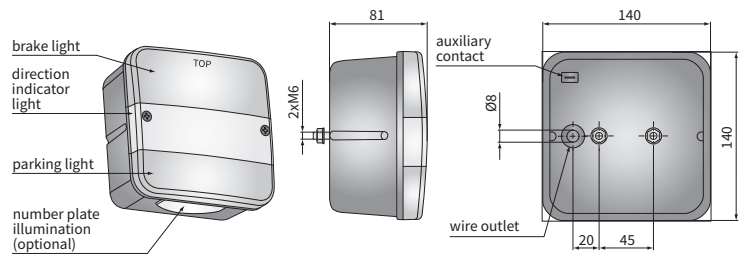

TECHNICAL DATA / FEATURES

- dimensions: 140x140x81
- light functions: position, stop light (main), direction indicator, number plate illumin.
- function markings: RD, SID, 2aD, L
 - traffic: right-hand / left-hand
- source of light: P21W and R10W
- maximum power: 21W, 10W
- nominal voltage: 12V-24V DC
- optics: FF
- IP rating: IP55
- mounting: 2xM6
- housing's material: plastic
- housing's colour: black
- lens' material: plastic
- built-in connectors: -
 - other: shock absorbing system

ADDITIONAL INFORMATION

To be mounted on the back of the vehicle. Possible installation as: left-side, right-side or in vertical position.

Equipped with an extra connection for additional lights, e.g. a portable lamp or a work lamp. It is possible to install needed connectors on wire (on request).

DIMENSIONS

Cat. number	Homologation code	Light functions				Function markings				Accessories					Side		Connectors				Application		Packaging / pc	
		position	stop light (main)	direction indicator	number plate illumin.	RD	SID	2aD	L	bulb P21W 12V	bulb R10W 12V	cable 0,25 m	cable 3,3 m	cable 3,6 m	right	left	AMP Faston 250	Deutsch DT	AMP SuperSeal 1,5	Cap / Pin	dedicated	carton box		
LT2.26600	006	✓	✓	✓		✓	✓	✓							✓	✓				A	1			
LT2.26606	006	✓	✓	✓		✓	✓	✓		✓	✓				✓	✓				A	1			
LT2.26601	006	✓	✓	✓		✓	✓	✓		✓	✓	✓			✓	✓		4		A	1			
LT2.26603	006	✓	✓	✓		✓	✓	✓		✓	✓		✓		✓	✓				A	1			
LT2.26602	006	✓	✓	✓		✓	✓	✓		✓	✓	✓			✓	✓				A	1			
LT2.26604	006	✓	✓	✓	✓	✓	✓	✓	✓						✓	✓				B	1			
LT2.26605	006	✓	✓	✓	✓	✓	✓	✓	✓	✓	✓				✓	✓		4		B	1			