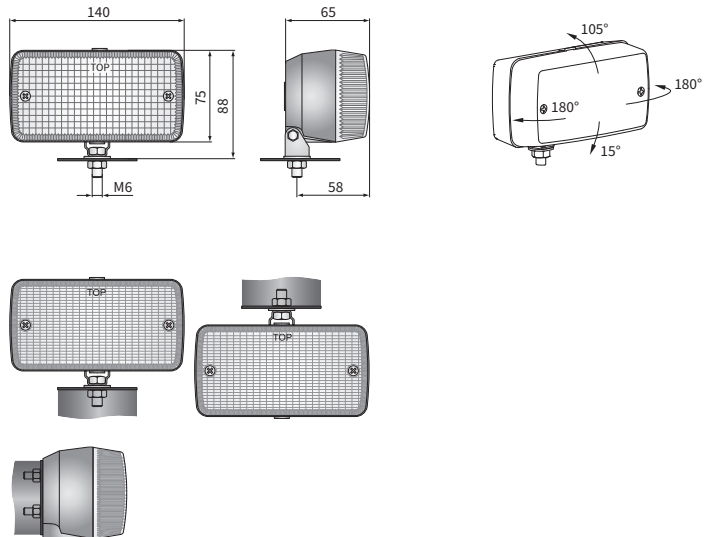

## TECHNICAL DATA / FEATURES

- dimensions: 140x75x65
- light functions: fog light, reversing light
- function markings: F, AR
- traffic: right-hand / left-hand
- source of light: P21W
- maximum power: 21W
- nominal voltage: 12V-24V DC
- optics: standard
- IP rating: IP54
- mounting: 2xM6, M8
- housing's material: plastic
- housing's colour: black
- lens' material: plastic
- built-in connectors: -

## ADDITIONAL INFORMATION

To be mounted on the back of the vehicle. They can be installed in an upright or upside down position.

It is possible to install needed connectors on wire (on request).

Applications:

## DIMENSIONS

Cat. number	Homologation code	Light functions		Function markings	Accessories	Side	Mounting method	Bracket	Connectors	Application	Packaging / pc	carton box
		fog light	reversing light									
LA1.02004	010	✓		F		right	installed vertically up	2xM6	AMP Faston 250	universal	1	1
LA1.02205	010	✓		AR	bulb P21W 12V cable 0,3 m	left	suspended	M8	Deutsch DT	dedicated	1	1
LA1.02104	011		✓				rear	M10	AMP SuperSeal 1.5	dedicated	1	1
LA1.02305	011	✓							Cap / Pin	dedicated	1	1