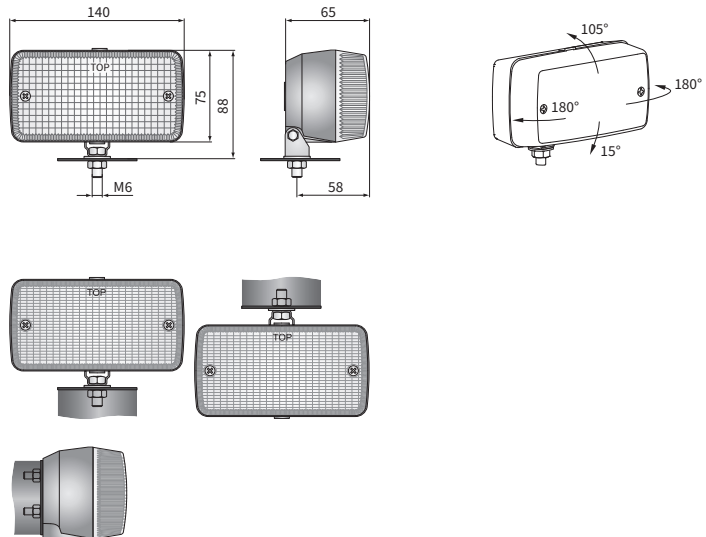

TECHNICAL DATA / FEATURES

dimensions: 140x75x65
 light functions: fog light, reversing light
 function markings: F, AR
 traffic: right-hand / left-hand
 source of light: P21W
 maximum power: 21W
 nominal voltage: 12V-24V DC
 optics: standard
 IP rating: IP54
 mounting: 2xM6, M8
 housing's material: plastic
 housing's colour: black
 lens' material: plastic
 built-in connectors: -

ADDITIONAL INFORMATION

To be mounted on the back of the vehicle. They can be installed in an upright or upside down position.

It is possible to install needed connectors on wire (on request).

Applications:

- trucks
- trailers

Dedicated application:

- A - Fiat 126p (1972-2000)
- A - electric vehicles - Melex

DIMENSIONS

Cat. number	Homologation code	Light functions		Function markings	Accessories	Side	Mounting method			Bracket	Connectors	Application	Packaging / pc	carton box
		fog light	reversing light				installed vertically up	suspended	rear					
LA1.02004	010	✓		F		right	✓	✓	✓	2xM6	AMP Faston 250	1	1	
LA1.02205	010	✓		AR	bulb P21W 12V cable 0,3 m	left	✓	✓	✓	M8	Deutsch DT AMP SuperSeal 1,5	2	1	
LA1.02104	011		✓			right	✓	✓	✓	M10	Cap / Pin	2	1	
LA1.02305	011	✓				left	✓	✓	✓		Application universal dedicated	2	1	