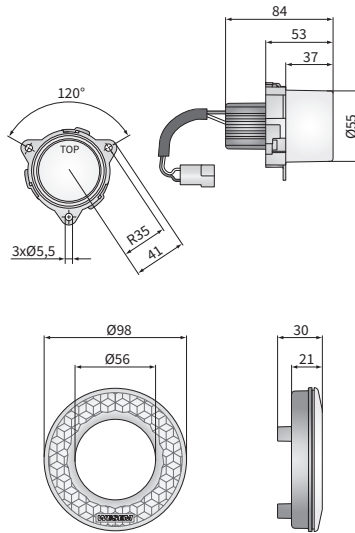

DIMENSIONS

Cat. number	Hella Catal. No.	Homologation code	Lamp type		Light functions	position*	direction indicator	position and stop	stop*	fog light	reversing light	reflective	clear ornamentation	red ornamentation	Accessories	bulb P21W 12V	bulb P21/5W 12V	bulb PY21W 12V	bulb R5W 12V	AMP Faston connector	Application	dedicated	
			front	rear																			
LA3.23930	2PF008221017	054	✓			✓																	
LA3.23931	2PF008221177	054	✓			✓																	
LA3.23940	2BA008221001	055	✓			✓																	
LA3.23941	2BA008221107	055	✓			✓																	
LA3.23950		060		✓			✓																
LA3.23951		060		✓			✓																
LA3.23900	2XA008221027	020		✓		✓		✓															
LA3.23901	2DA008221167	020		✓		✓		✓															
LA3.23906	2SA008221127	019		✓		✓																	
LA3.23910	2BA008221041	017		✓			✓																A
LA3.23911	2BA008221147	017		✓			✓																A
LA3.23915	2NE008221031	018		✓					✓														A
LA3.23916	2NE008221137	018		✓					✓														A
LA3.23920	2ZR008221051	015		✓						✓													A
LA3.23921	2ZR008221157	015		✓						✓													A
LA3.23925	8RA008405001	036		✓							✓												A/B
LA3.23929				✓								✓											A/B
LA3.23927				✓									✓										A/B