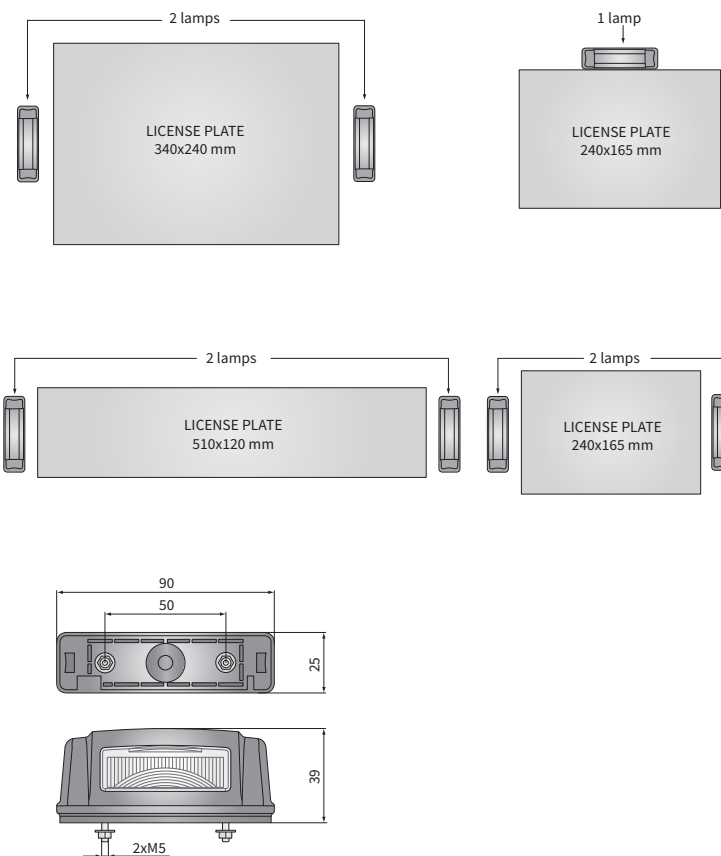

TECHNICAL DATA / FEATURES

- dimensions: 90x39x25
- light functions: number plate illumin.
- function markings: L
 - traffic: right-hand / left-hand
- source of light: C5W
- maximum power: 5W
- nominal voltage: 12V-24V DC
- optics: standard
- IP rating: IP54
- mounting: 2xM5
- housing's material: plastic
- housing's colour: black
- lens' material: plastic
- built-in connectors: -

ADDITIONAL INFORMATION

Used to illuminate square or rectangular number plates.
Lamp construction enables easy bulb replacement without lamp removal from the body.

DIMENSIONS

Cat. number	Hella Catal. No.	Homologation code	Accessories		Side		Application	universal	Packaging / pc	carton box
			bulb C5W 12V-5W	bulb C5W 24V-5W	right	left				
LSP1.48500	2KA 006 896-001	078			✓	✓		✓	1	
LSP1.48510		078	✓		✓	✓		✓	1	
LSP1.48520		078		✓	✓	✓		✓	1	